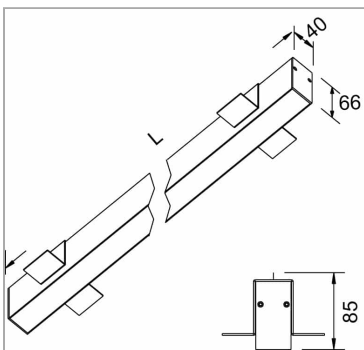

File trimless recessed

code F1101.840PD/01

PRODUCT DESCRIPTION

Direct trimless recessed indoor lamp in extruded aluminum 6060, complete with led; color rendering index CRI >90. Professional led 19.2 W modules assembled and wired on extruded aluminum heatsink with high performance reflector, equipped with harmonic steel springs for installation in the profile Tools free; wiring through 5 cables with quick coupling terminal blocks; protocol Dimmable Dali; polycarbonate with diffusing film. Protection rating IP40/IP43.

PRODUCT SPECS

Installation method	Trimless recessed
Light source	LED
Absorbed power	19,2 W
Color temperature	4000K
Color rendering index CRI	>90
Optic	Opal polycarbonate diffuser
Finishing	White
Luminous flux of the product	1114 lm
Luminous efficiency	58 lm/W
MacAdam color tolerance	3
Life time estimate	50000h Ta 25° L80B10
Protocol	Dimmable Dali
Energy efficiency class	E
Weight	1.50 Kg
Dimension	L860 mm
Hole size	42XL+2 mm
IP Grade	Inst. Parete Ip40 / Inst. Soffitto Ip43
Power supply	220-240V 50-60Hz