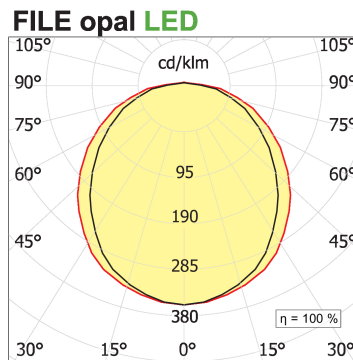

File trimless recessed

code F1101.840PD/01

PRODUCT DESCRIPTION

Direct trimless recessed indoor lamp in extruded aluminum 6060, complete with led; color rendering index CRI >90. Professional led 19.2 W modules assembled and wired on extruded aluminum heatsink with high performance reflector, equipped with harmonic steel springs for installation in the profile Tools free; wiring through 5 cables with quick coupling terminal blocks; protocol Dimmable Dali; polycarbonate with diffusing film. Protection rating IP40/IP43.

PRODUCT SPECS

Installation method	Trimless recessed
Light source	LED
Absorbed power	19,2 W
Color temperature	4000K
Color rendering index CRI	>90
Optic	Opal polycarbonate diffuser
Finishing	White
Luminous flux of the product	1114 lm
Luminous efficiency	58 lm/W
MacAdam color tolerance	3
Life time estimate	50000h Ta 25° L80B10
Protocol	Dimmable Dali
Energy efficiency class	E
Weight	1.50 Kg
Dimension	L860 mm
Hole size	42XL+2 mm
IP Grade	Inst. Parete Ip40 / Inst. Soffitto Ip43
Power supply	220-240V 50-60Hz