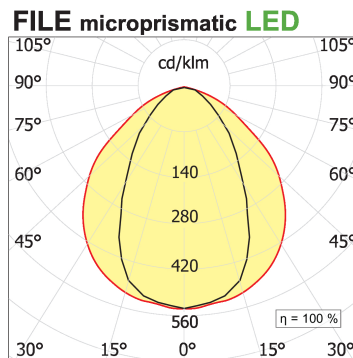

**File trimless recessed**

code F1102.830X/01

**PRODUCT DESCRIPTION**

Direct trimless recessed indoor lamp in extruded aluminum 6060, complete with led; color rendering index CRI >90. Professional led 25.6 W modules assembled and wired on extruded aluminum heatsink with high performance reflector, equipped with harmonic steel springs for installation in the profile Tools free; wiring through 5 cables with quick coupling terminal blocks; protocol On/Off; polycarbonate with diffusing film. Protection rating IP40/IP43.

**PRODUCT SPECS**

Installation method	Trimless recessed
Light source	LED
Absorbed power	25,6 W
Color temperature	3000K
Color rendering index CRI	>90
Optic	Microprismatic diffuser
Finishing	White
Luminous flux of the product	1928 lm
Luminous efficiency	75 lm/W
MacAdam color tolerance	3
Life time estimate	50000h Ta 25° L80B10
Protocol	On/Off
Energy efficiency class	E
Weight	1.80 Kg
Dimension	L1140 mm
Hole size	42XL+2 mm
IP Grade	Inst. Parete Ip40 / Inst. Soffitto Ip43
Power supply	220-240V 50-60Hz