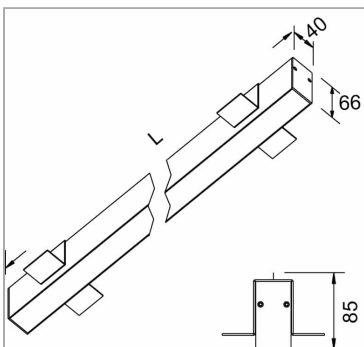

**File trimless recessed**

code F1102.830X/01

**PRODUCT DESCRIPTION**

Direct trimless recessed indoor lamp in extruded aluminum 6060, complete with led; color rendering index CRI >90. Professional led 25.6 W modules assembled and wired on extruded aluminum heatsink with high performance reflector, equipped with harmonic steel springs for installation in the profile Tools free; wiring through 5 cables with quick coupling terminal blocks; protocol On/Off; polycarbonate with diffusing film. Protection rating IP40/IP43.

**PRODUCT SPECS**

Installation method	Trimless recessed
Light source	LED
Absorbed power	25,6 W
Color temperature	3000K
Color rendering index CRI	>90
Optic	Microprismatic diffuser
Finishing	White
Luminous flux of the product	1928 lm
Luminous efficiency	75 lm/W
MacAdam color tolerance	3
Life time estimate	50000h Ta 25° L80B10
Protocol	On/Off
Energy efficiency class	E
Weight	1.80 Kg
Dimension	L1140 mm
Hole size	42XL+2 mm
IP Grade	Inst. Parete Ip40 / Inst. Soffitto Ip43
Power supply	220-240V 50-60Hz