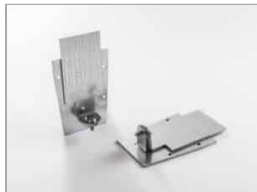

**File trimless recessed**

code F1102.830X/01

**PRODUCT DESCRIPTION**

Direct trimless recessed indoor lamp in extruded aluminum 6060, complete with led; color rendering index CRI >90. Professional led 25.6 W modules assembled and wired on extruded aluminum heatsink with high performance reflector, equipped with harmonic steel springs for installation in the profile Tools free; wiring through 5 cables with quick coupling terminal blocks; protocol On/Off; polycarbonate with diffusing film. Protection rating IP40/IP43.

### Couple of closure heads 40 mm

code LT2480.1

Modular system for direct, diffused and/or accent lighting, consisting of hollow profiles made from 66x40 mm painted or anodised extruded aluminium, with a predefined length or cut to measure, available in the following versions: wall-mounted, ceiling-mounted, suspended, recessed with a super-slim edge trim, just 5 mm wide (61.5 x 40 mm) and trimless recessed. To be integrated with LED linear light sources, battens for T16 fluorescent lamps, projectors with built-in LED source and max 16A 3-circuit track modules for inclusion of projectors. Fluorescent battens, complete with 50/60 Hz 230/240 V electronic power supply, LED batten driver included. To be completed with side end caps with Light Proof system, opal white or microprismatic PC diffusing screen (in accordance with EN 12464-1), closing profiles, with a predefined length or cut to measure, or dark-light aluminium grille with high specular qualities and mounting brackets or suspension cables. IP40 protection rating.