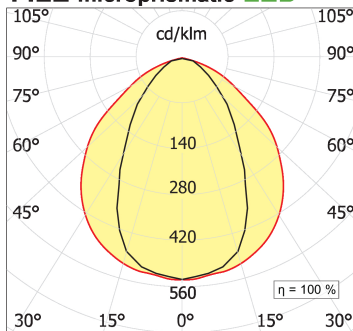

FILE microprismatic LED