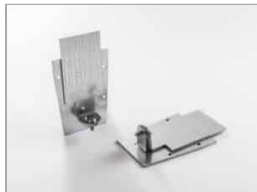

File trimless recessed

code F1102.8HCXD/01

PRODUCT DESCRIPTION

Direct trimless recessed indoor lamp in extruded aluminum 6060, complete with led; color rendering index CRI >90. Professional led 25.6 W modules assembled and wired on extruded aluminum heatsink with high performance reflector, equipped with harmonic steel springs for installation in the profile Tools free; wiring through 5 cables with quick coupling terminal blocks; protocol Dimmable Dali; polycarbonate with diffusing film. Protection rating IP40/IP43.

FILE microprismatic LED

WEB PAGE

ASSEMBLY INSTRUCTIONS

OPTIONAL ACCESSORIES

Couple of closure heads 40 mm

code LT2480.1

Modular system for direct, diffused and/or accent lighting, consisting of hollow profiles made from 66x40 mm painted or anodised extruded aluminium, with a predefined length or cut to measure, available in the following versions: wall-mounted, ceiling-mounted, suspended, recessed with a super-slim edge trim, just 5 mm wide (61.5 x 40 mm) and trimless recessed. To be integrated with LED linear light sources, battens for T16 fluorescent lamps, projectors with built-in LED source and max 16A 3-circuit track modules for inclusion of projectors. Fluorescent battens, complete with 50/60 Hz 230/240 V electronic power supply, LED batten driver included. To be completed with side end caps with Light Proof system, opal white or microprismatic PC diffusing screen (in accordance with EN 12464-1), closing profiles, with a predefined length or cut to measure, or dark-light aluminium grille with high specular qualities and mounting brackets or suspension cables. IP40 protection rating.