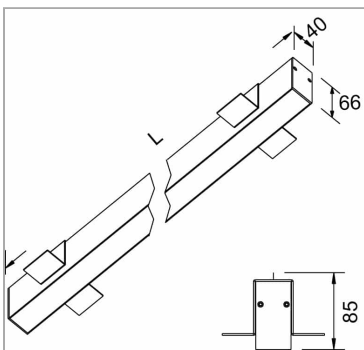

File trimless recessed

code F1102.8HCXD/01

PRODUCT DESCRIPTION

Direct trimless recessed indoor lamp in extruded aluminum 6060, complete with led; color rendering index CRI >90. Professional led 25.6 W modules assembled and wired on extruded aluminum heatsink with high performance reflector, equipped with harmonic steel springs for installation in the profile Tools free; wiring through 5 cables with quick coupling terminal blocks; protocol Dimmable Dali; polycarbonate with diffusing film. Protection rating IP40/IP43.

PRODUCT SPECS

Installation method	Trimless recessed
Light source	LED
Absorbed power	25,6 W
Color temperature	Horticulture
Color rendering index CRI	>90
Optic	Microprismatic diffuser
Finishing	White
MacAdam color tolerance	3
Life time estimate	50000h Ta 25° L80B10
Protocol	Dimmable Dali
Energy efficiency class	E
Weight	1.80 Kg
Dimension	L1140 mm
Hole size	42XL+2 mm
IP Grade	Inst. Parete Ip40 / Inst. Soffitto Ip43
Power supply	220-240V 50-60Hz