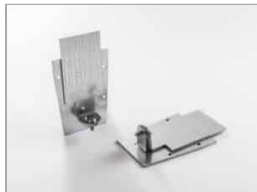

File trimless recessed

code F1103.840P/01

PRODUCT DESCRIPTION

Direct trimless recessed indoor lamp in extruded aluminum 6060, complete with led; color rendering index CRI >90. Professional led 32 W modules assembled and wired on extruded aluminum heatsink with high performance reflector, equipped with harmonic steel springs for installation in the profile Tools free; wiring through 5 cables with quick coupling terminal blocks; protocol On/Off; polycarbonate with diffusing film. Protection rating IP40/IP43.

WEB PAGE

ASSEMBLY INSTRUCTIONS

OPTIONAL ACCESSORIES

Couple of closure heads 40 mm

code LT2480.1

Modular system for direct, diffused and/or accent lighting, consisting of hollow profiles made from 66x40 mm painted or anodised extruded aluminium, with a predefined length or cut to measure, available in the following versions: wall-mounted, ceiling-mounted, suspended, recessed with a super-slim edge trim, just 5 mm wide (61.5 x 40 mm) and trimless recessed. To be integrated with LED linear light sources, battens for T16 fluorescent lamps, projectors with built-in LED source and max 16A 3-circuit track modules for inclusion of projectors. Fluorescent battens, complete with 50/60 Hz 230/240 V electronic power supply, LED batten driver included. To be completed with side end caps with Light Proof system, opal white or microprismatic PC diffusing screen (in accordance with EN 12464-1), closing profiles, with a predefined length or cut to measure, or dark-light aluminium grille with high specular qualities and mounting brackets or suspension cables. IP40 protection rating.