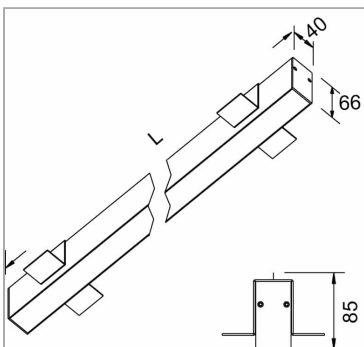

File trimless recessed

code F1103.840P/01

PRODUCT DESCRIPTION

Direct trimless recessed indoor lamp in extruded aluminum 6060, complete with led; color rendering index CRI >90. Professional led 32 W modules assembled and wired on extruded aluminum heatsink with high performance reflector, equipped with harmonic steel springs for installation in the profile Tools free; wiring through 5 cables with quick coupling terminal blocks; protocol On/Off; polycarbonate with diffusing film. Protection rating IP40/IP43.

PRODUCT SPECS

Installation method	Trimless recessed
Light source	LED
Absorbed power	32 W
Color temperature	4000K
Color rendering index CRI	>90
Optic	Opal polycarbonate diffuser
Finishing	White
Luminous flux of the product	1857 lm
Luminous efficiency	58 lm/W
MacAdam color tolerance	3
Life time estimate	50000h Ta 25° L80B10
Protocol	On/Off
Energy efficiency class	E
Weight	2.36 Kg
Dimension	L1420 mm
Hole size	42XL+2 mm
IP Grade	Inst. Parete Ip40 / Inst. Soffitto Ip43
Power supply	220-240V 50-60Hz