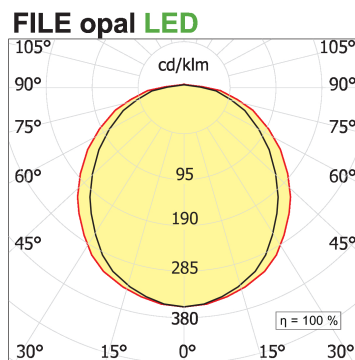

File trimless recessed

code F1103.840P/01

PRODUCT DESCRIPTION

Direct trimless recessed indoor lamp in extruded aluminum 6060, complete with led; color rendering index CRI >90. Professional led 32 W modules assembled and wired on extruded aluminum heatsink with high performance reflector, equipped with harmonic steel springs for installation in the profile Tools free; wiring through 5 cables with quick coupling terminal blocks; protocol On/Off; polycarbonate with diffusing film. Protection rating IP40/IP43.

PRODUCT SPECS

Installation method	Trimless recessed
Light source	LED
Absorbed power	32 W
Color temperature	4000K
Color rendering index CRI	>90
Optic	Opal polycarbonate diffuser
Finishing	White
Luminous flux of the product	1857 lm
Luminous efficiency	58 lm/W
MacAdam color tolerance	3
Life time estimate	50000h Ta 25° L80B10
Protocol	On/Off
Energy efficiency class	E
Weight	2.36 Kg
Dimension	L1420 mm
Hole size	42XL+2 mm
IP Grade	Inst. Parete Ip40 / Inst. Soffitto Ip43
Power supply	220-240V 50-60Hz