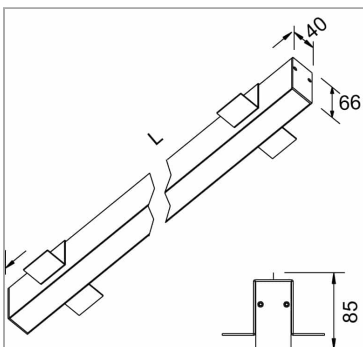

File trimless recessed

code F1107.840PD/01

PRODUCT DESCRIPTION

Direct trimless recessed indoor lamp in extruded aluminum 6060, complete with led; color rendering index CRI >90. Professional led 57.6 W modules assembled and wired on extruded aluminum heatsink with high performance reflector, equipped with harmonic steel springs for installation in the profile Tools free; wiring through 5 cables with quick coupling terminal blocks; protocol Dimmable Dali; polycarbonate with diffusing film. Protection rating IP40/IP43.

PRODUCT SPECS

Installation method	Trimless recessed
Light source	LED
Absorbed power	57,6 W
Color temperature	4000K
Color rendering index CRI	>90
Optic	Opal polycarbonate diffuser
Finishing	White
Luminous flux of the product	3342 lm
Luminous efficiency	58 lm/W
MacAdam color tolerance	3
Life time estimate	50000h Ta 25° L80B10
Protocol	Dimmable Dali
Energy efficiency class	E
Weight	4.32 Kg
Dimension	L2545 mm
Hole size	42XL+2 mm
IP Grade	Inst. Parete Ip40 / Inst. Soffitto Ip43
Power supply	220-240V 50-60Hz