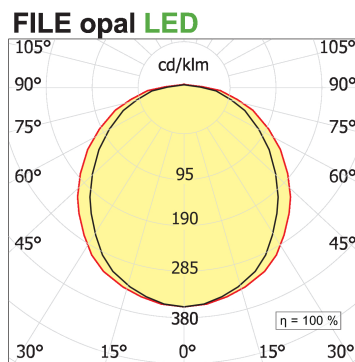

File trimless recessed

code F1107.840PD/01

PRODUCT DESCRIPTION

Direct trimless recessed indoor lamp in extruded aluminum 6060, complete with led; color rendering index CRI >90. Professional led 57.6 W modules assembled and wired on extruded aluminum heatsink with high performance reflector, equipped with harmonic steel springs for installation in the profile Tools free; wiring through 5 cables with quick coupling terminal blocks; protocol Dimmable Dali; polycarbonate with diffusing film. Protection rating IP40/IP43.

PRODUCT SPECS

Installation method	Trimless recessed
Light source	LED
Absorbed power	57,6 W
Color temperature	4000K
Color rendering index CRI	>90
Optic	Opal polycarbonate diffuser
Finishing	White
Luminous flux of the product	3342 lm
Luminous efficiency	58 lm/W
MacAdam color tolerance	3
Life time estimate	50000h Ta 25° L80B10
Protocol	Dimmable Dali
Energy efficiency class	E
Weight	4.32 Kg
Dimension	L2545 mm
Hole size	42XL+2 mm
IP Grade	Inst. Parete Ip40 / Inst. Soffitto Ip43
Power supply	220-240V 50-60Hz