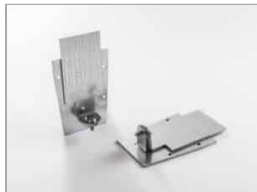

File trimless recessed

code F1108.840XD/01

PRODUCT DESCRIPTION

Direct trimless recessed indoor lamp in extruded aluminum 6060, complete with led; color rendering index CRI >90. Professional led 64 W modules assembled and wired on extruded aluminum heatsink with high performance reflector, equipped with harmonic steel springs for installation in the profile Tools free; wiring through 5 cables with quick coupling terminal blocks; protocol Dimmable Dali; polycarbonate with diffusing film. Protection rating IP40/IP43.

FILE microprismatic LED

WEB PAGE

ASSEMBLY INSTRUCTIONS

OPTIONAL ACCESSORIES

Couple of closure heads 40 mm

code LT2480.1

Modular system for direct, diffused and/or accent lighting, consisting of hollow profiles made from 66x40 mm painted or anodised extruded aluminium, with a predefined length or cut to measure, available in the following versions: wall-mounted, ceiling-mounted, suspended, recessed with a super-slim edge trim, just 5 mm wide (61.5 x 40 mm) and trimless recessed. To be integrated with LED linear light sources, battens for T16 fluorescent lamps, projectors with built-in LED source and max 16A 3-circuit track modules for inclusion of projectors. Fluorescent battens, complete with 50/60 Hz 230/240 V electronic power supply, LED batten driver included. To be completed with side end caps with Light Proof system, opal white or microprismatic PC diffusing screen (in accordance with EN 12464-1), closing profiles, with a predefined length or cut to measure, or dark-light aluminium grille with high specular qualities and mounting brackets or suspension cables. IP40 protection rating.