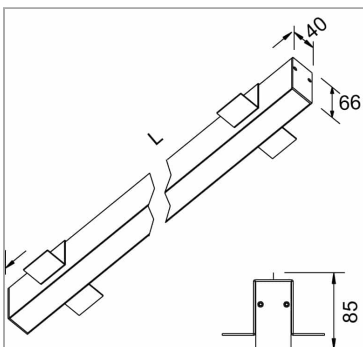

File trimless recessed

code F1108.840XD/01

PRODUCT DESCRIPTION

Direct trimless recessed indoor lamp in extruded aluminum 6060, complete with led; color rendering index CRI >90. Professional led 64 W modules assembled and wired on extruded aluminum heatsink with high performance reflector, equipped with harmonic steel springs for installation in the profile Tools free; wiring through 5 cables with quick coupling terminal blocks; protocol Dimmable Dali; polycarbonate with diffusing film. Protection rating IP40/IP43.

PRODUCT SPECS

Installation method	Trimless recessed
Light source	LED
Absorbed power	64 W
Color temperature	4000K
Color rendering index CRI	>90
Optic	Microprismatic diffuser
Finishing	White
Luminous flux of the product	4965 lm
Luminous efficiency	78 lm/W
MacAdam color tolerance	3
Life time estimate	50000h Ta 25° L80B10
Protocol	Dimmable Dali
Energy efficiency class	E
Weight	4.50 Kg
Dimension	L2825 mm
Hole size	42XL+2 mm
IP Grade	Inst. Parete Ip40 / Inst. Soffitto Ip43
Power supply	220-240V 50-60Hz