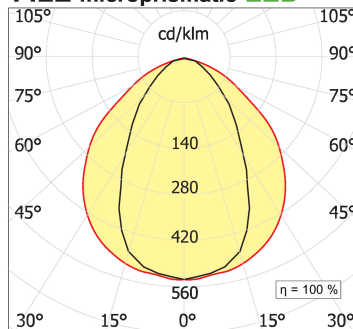

FILE microprismatic LED