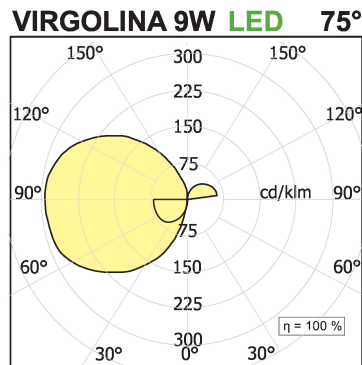

PRODUCT SPECS

Installation method	Floor
Light source	linear LED 18W/mt 168 LED/mt 1590/mt IP65
Absorbed power	9 W
Color temperature	3000K
Color rendering index CRI	>80
Finishing	White
Luminous flux of the product	735 lm
Luminous efficiency	82 lm/W
Protocol	On/Off
Energy efficiency class	D
Dimension	L34xW520xH170 mm
IP Grade	IP65
Protection Class	Class III appliance
Power supply/Transformer	Not included
Protocol	See power supply