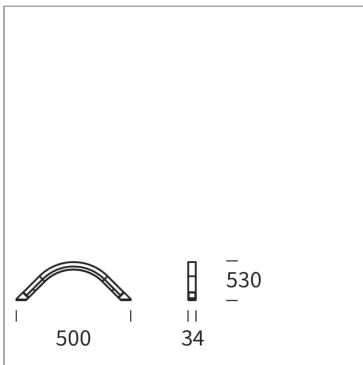

File Flex Outdoor Virgolina

code FXG10.830/01

PRODUCT DESCRIPTION

Family of outdoor lighting fixtures - floor, wall, ceiling or suspended –realized by extruded aluminum profiles with curvilinear shapes. Versions with LED linear source with extruded opal flexible silicone screen for diffused light and versions with multi-optic LED modules of the Leva series for accent lighting are available. IP66.

PRODUCT SPECS

Installation method	Floor
Light source	linear LED 18W/mt 168 LED/mt 1590/mt IP65
Absorbed power	9 W
Color temperature	3000K
Color rendering index CRI	>80
Finishing	White
Luminous flux of the product	735 lm
Luminous efficiency	82 lm/W
Protocol	On/Off
Energy efficiency class	D
Dimension	L34xW520xH170 mm
IP Grade	IP65
Protection Class	Class III appliance
Power supply/Transformer	Not included
Protocol	See power supply