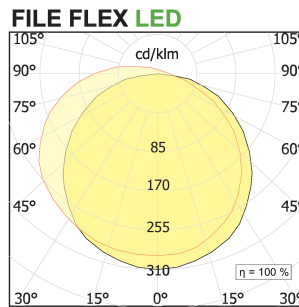

**File Flex Outdoor Circle Suspension  
V800**

code FXG22.830/01

**PRODUCT DESCRIPTION**

Family of outdoor lighting fixtures - floor, wall, ceiling or suspended –realized by extruded aluminum profiles with curvilinear shapes. Versions with LED linear source with extruded opal flexible silicone screen for diffused light and versions with multi-optic LED modules of the Leva series for accent lighting are available. IP66.

**PRODUCT SPECS**

Installation method	Suspension
Light source	Linea Led
Absorbed power	44 W
Color temperature	3000K
Finishing	White
Luminous flux of the product	3874 lm
Luminous efficiency	88 lm/W
Protocol	On/Off
Weight	4.3 Kg
Dimension	Ø800 mm
IP Grade	IP65
Protection Class	Class III appliance
Product Spec	Circular shape
Power supply/Transformer	Not included
Protocol	See power supply