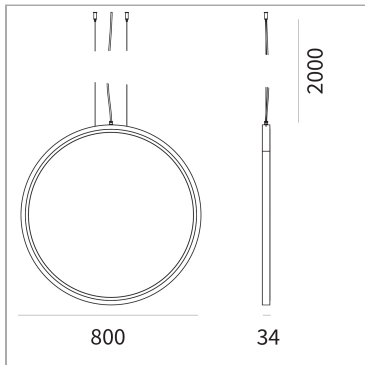

**File Flex Outdoor Circle Suspension  
V800**

code FXG22.830/01

**PRODUCT DESCRIPTION**

Family of outdoor lighting fixtures - floor, wall, ceiling or suspended –realized by extruded aluminum profiles with curvilinear shapes. Versions with LED linear source with extruded opal flexible silicone screen for diffused light and versions with multi-optic LED modules of the Leva series for accent lighting are available. IP66.

**PRODUCT SPECS**

Installation method	Suspension
Light source	Linea Led
Absorbed power	44 W
Color temperature	3000K
Finishing	White
Luminous flux of the product	3874 lm
Luminous efficiency	88 lm/W
Protocol	On/Off
Weight	4.3 Kg
Dimension	Ø800 mm
IP Grade	IP65
Protection Class	Class III appliance
Product Spec	Circular shape
Power supply/Transformer	Not included
Protocol	See power supply

**WEB PAGE**

**ASSEMBLY INSTRUCTIONS**

Complies with EN605981 and related notes. In the absence of metric symbols, the measurements are all in millimetres. Luminous flux and power data are initially subject to tolerances +/- 10%. The values refer to an ambient temperature of 25°C unless otherwise specified. We reserve the right to make changes to our products at any time.