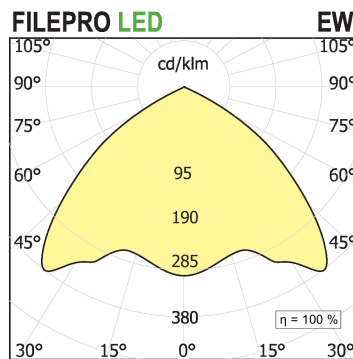

**File Pro Track System**

code FP024.930EWD/01

**PRODUCT DESCRIPTION**

Direct light indoor lamp for track system three phases made of extruded 6060 aluminium; assembled and wired on extruded aluminium; color rendering index CRI >90. Protocol Dimmable Dali; Lamp with white powder-coated finish; high efficiency professional optics in polycarbonate; beam Extra wide 110. IP40 protection rating.

**PRODUCT SPECS**

Installation method	Track
Light source	LED pro
Absorbed power	96 W
Color temperature	3000K
Color rendering index CRI	>90
Optic	Extra wide 110
Finishing	White
Luminous flux of the product	13958 lm
Luminous efficiency	145 lm/W
MacAdam color tolerance	3
Durata media stimata	3SDCM 50000h L90 B10 Ta 25°C
Power supply/transformer	Included
Protocol	Dimmable Dali
Energy efficiency class	D
Weight	5.4 Kg
Dimension	L1726 mm
IP Grade	IP20