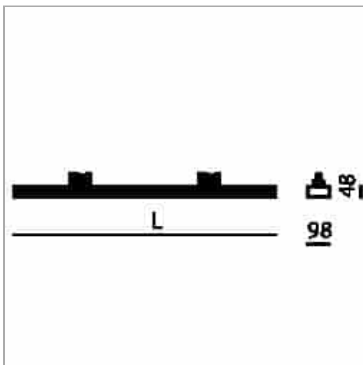

**File Pro Track System**

code FP024.930EWD/01

**PRODUCT DESCRIPTION**

Direct light indoor lamp for track system three phases made of extruded 6060 aluminium; assembled and wired on extruded aluminium; color rendering index CRI >90. Protocol Dimmable Dali; Lamp with white powder-coated finish; high efficiency professional optics in polycarbonate; beam Extra wide 110. IP40 protection rating.

**PRODUCT SPECS**

Installation method	Track
Light source	LED pro
Absorbed power	96 W
Color temperature	3000K
Color rendering index CRI	>90
Optic	Extra wide 110
Finishing	White
Luminous flux of the product	13958 lm
Luminous efficiency	145 lm/W
MacAdam color tolerance	3
Durata media stimata	3SDCM 50000h L90 B10 Ta 25°C
Power supply/transformer	Included
Protocol	Dimmable Dali
Energy efficiency class	D
Weight	5.4 Kg
Dimension	L1726 mm
IP Grade	IP20