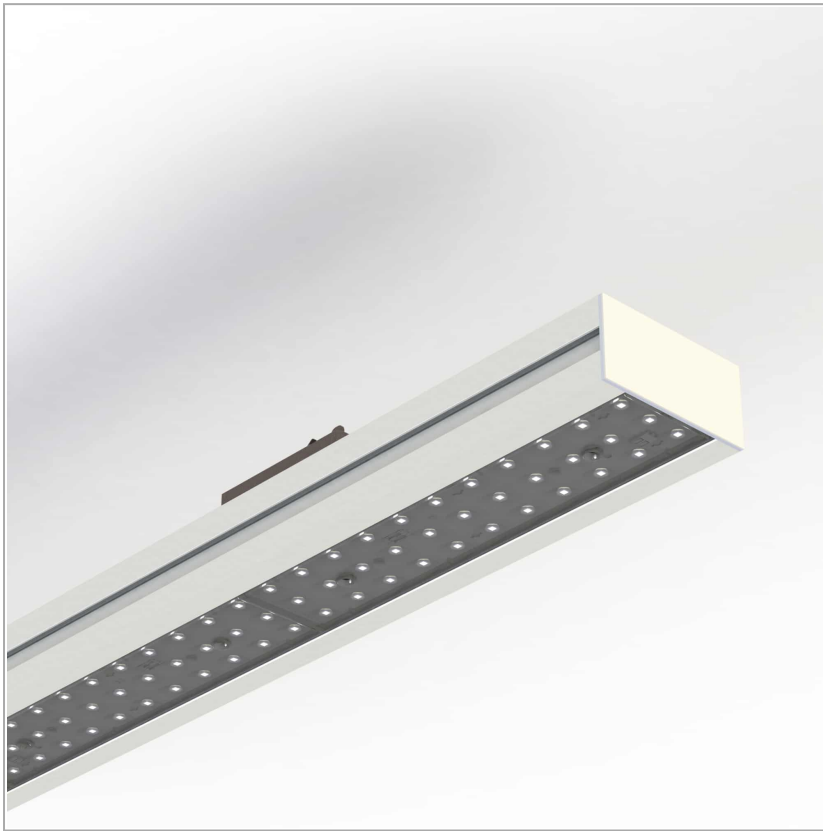

**File Pro Track System**

code FP024.930EWD/01

**PRODUCT DESCRIPTION**

Direct light indoor lamp for track system three phases made of extruded 6060 aluminium; assembled and wired on extruded aluminium; color rendering index CRI >90. Protocol Dimmable Dali; Lamp with white powder-coated finish; high efficiency professional optics in polycarbonate; beam Extra wide 110. IP40 protection rating.

**PRODUCT SPECS**

Installation method	Track
Light source	LED pro
Absorbed power	96 W
Color temperature	3000K
Color rendering index CRI	>90
Optic	Extra wide 110
Finishing	White
Luminous flux of the product	13958 lm
Luminous efficiency	145 lm/W
MacAdam color tolerance	3
Durata media stimata	3SDCM 50000h L90 B10 Ta 25°C
Power supply/transformer	Included
Protocol	Dimmable Dali
Energy efficiency class	D
Weight	5.4 Kg
Dimension	L1726 mm
IP Grade	IP20