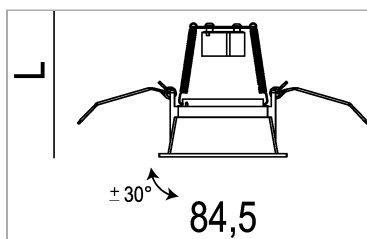

**I-SQUARE FRAME ADJUSTABLE
GU10**

code IS017/01

PRODUCT DESCRIPTION

Recessed direct light lamp with square-shaped indoor stop with GU10 connection. Colour finish white. Body made of die-cast aluminum; degree of protection IP20/23. Powder coating.

PRODUCT SPECS

Installation method	recessed with frame
Light source	GU10
Absorbed power	50 W
Color temperature	Depending on the bulb (not included)
Color rendering index CRI	Depending on the bulb (not included)
Finishing	White
Luminous flux of the product	Depending on the bulb (not included)
Luminous efficiency	Depending on the bulb (not included)
Energy efficiency class	E
Weight	0.21 Kg
Dimension	L84.5x84.5xH94 mm
Hole size	77X77 mm
IP Grade	Inst. Parete Ip20 / Inst. Soffitto Ip23
Product Spec	Adjustable