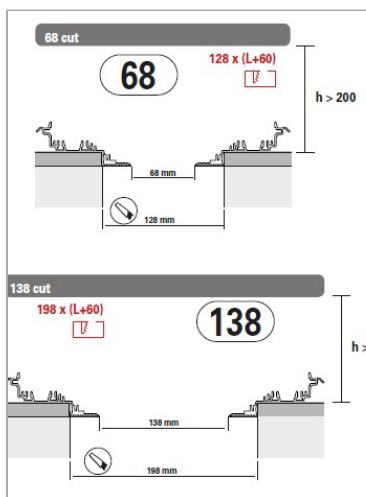

**Guide System Couple of aluminium profile, linear joints included**

code LT2016

**PRODUCT DESCRIPTION**

Straight aluminium guide to fit on plasterboard

**PRODUCT SPECS**

Installation method	system
Dimension	W500 mm

**WEB PAGE**

**ASSEMBLY INSTRUCTIONS**

Complies with EN605981 and related notes. In the absence of metric symbols, the measurements are all in millimetres.  
Luminous flux and power data are initially subject to tolerances +/- 10%. The values refer to an ambient temperature of 25°C unless otherwise specified.  
We reserve the right to make changes to our products at any time.