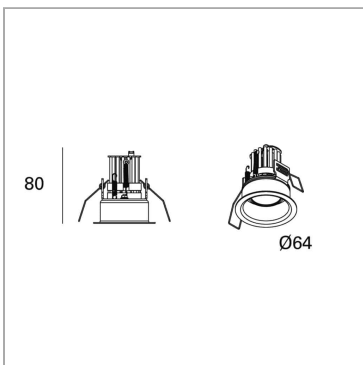

**Ci 35 Fixed**

code LT1167.930F/01

**PRODUCT DESCRIPTION**

Round recessed spotlight. Wall/ceiling appliance

**PRODUCT SPECS**

Installation method	Recessed with frame
Light source	LED
Absorbed power	5 W
Color temperature	3000K
Color rendering index CRI	>90
Optic	Flood 22°
Finishing	White
Luminous flux of the product	619 lm
Luminous efficiency	124 lm/W
MacAdam color tolerance	2
Life time estimate	50000h L90 B10 ta 25°C
Energy efficiency class	D
Weight	0.13 Kg
Dimension	H80 Ø64 mm
Hole size	Ø 56 mm
IP Grade	IP20
Protection Class	Class III appliance
Product Spec	Circular shape
Power supply/Transformer	Not included
Protocol	See power supply