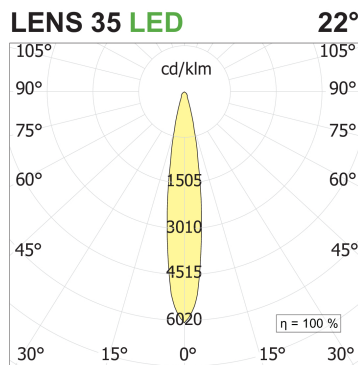

**Ci 35 Fixed**

code LT1167.930F/01

**PRODUCT DESCRIPTION**

Round recessed spotlight. Wall/ceiling appliance

**PRODUCT SPECS**

Installation method	Recessed with frame
Light source	LED
Absorbed power	5 W
Color temperature	3000K
Color rendering index CRI	>90
Optic	Flood 22°
Finishing	White
Luminous flux of the product	619 lm
Luminous efficiency	124 lm/W
MacAdam color tolerance	2
Life time estimate	50000h L90 B10 ta 25°C
Energy efficiency class	D
Weight	0.13 Kg
Dimension	H80 Ø64 mm
Hole size	Ø 56 mm
IP Grade	IP20
Protection Class	Class III appliance
Product Spec	Circular shape
Power supply/Transformer	Not included
Protocol	See power supply