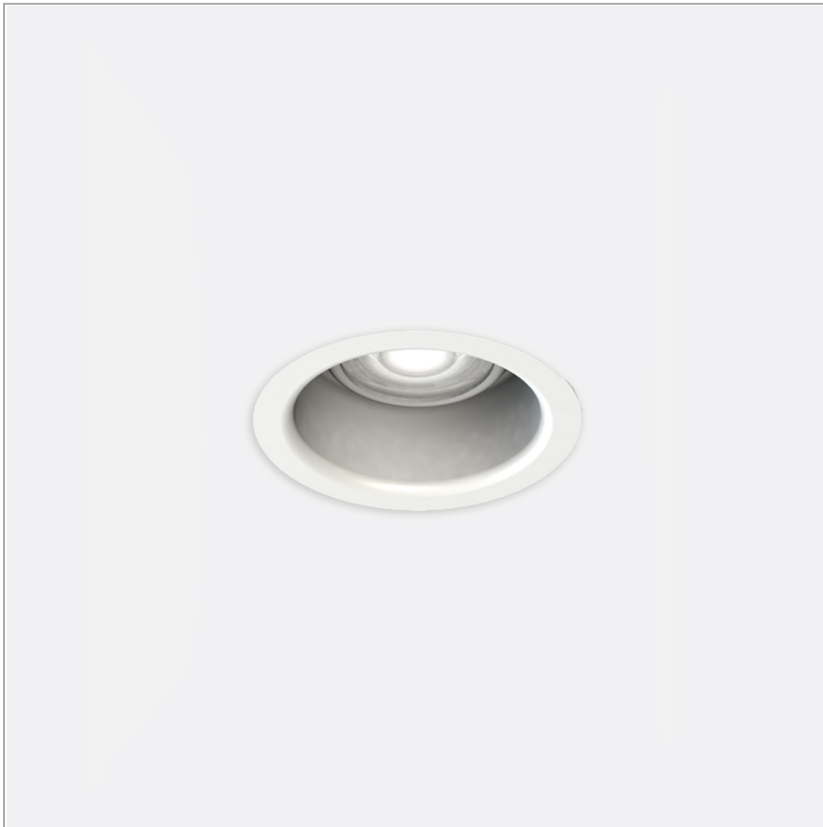

**Ci 35 Fixed**

code LT1167.930F/01

**PRODUCT DESCRIPTION**

Round recessed spotlight. Wall/ceiling appliance

**PRODUCT SPECS**

Installation method	Recessed with frame
Light source	LED
Absorbed power	5 W
Color temperature	3000K
Color rendering index CRI	>90
Optic	Flood 22°
Finishing	White
Luminous flux of the product	619 lm
Luminous efficiency	124 lm/W
MacAdam color tolerance	2
Life time estimate	50000h L90 B10 ta 25°C
Energy efficiency class	D
Weight	0.13 Kg
Dimension	H80 Ø64 mm
Hole size	Ø 56 mm
IP Grade	IP20
Protection Class	Class III appliance
Product Spec	Circular shape
Power supply/Transformer	Not included
Protocol	See power supply

### Accessori Wallbox Wallbox CI35 e CI35/35F

code LT9061

Galvanized metal wallbox to be recessed in brick walls or reinforced concrete to fit the article CI35 and CI35F

Technical Sheet