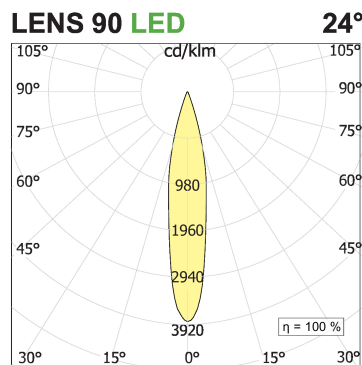

Nyx Frame Fixed TF80F for plasterboard

code NF040.935F/01

PRODUCT DESCRIPTION

Round or square, fix or directional, trimless recessed downlight for ceiling installation, for accent or diffused lighting. Light source in recessed position for anti-glare lighting. Available both in plasterboard false-ceiling and in concrete/brick wall installation version. For integrated LED source or for 12V/230V QR-CB 35, QR-CB 51 and QR-LP 111 or 230V QPAR16 GU10 halogen/led lamps. Body and optical group in painted aluminum. Version with Integrated Chip On Board LED source provided with 99,99% pure aluminum coated reflector. Directional versions: optical group adjustable 355° horizontally and +/- 20° vertically. Remote power-supply available as an accessory. Degree of protection IP20/IP23/IP54.

PRODUCT SPECS

Installation method	Recessed with frame
Light source	LED
Absorbed power	17 W / 24,3 W
Color temperature	3500K
Color rendering index CRI	>90
Optic	Flood 24°
Finishing	White
Luminous flux of the product	1932 lm / 2742 lm
Luminous efficiency	114 lm/W / 113 lm/W
MacAdam color tolerance	3
Life time estimate	3SDCM 50000h L90 B10 ta 25°C
Energy efficiency class	D / E
Weight	0.85 Kg
Dimension	H130 Ø110 mm
Hole size	104 mm
IP Grade	IP20/54
Protection Class	Class III appliance
Product Spec	Circular shape
Power supply/Transformer	Not included
Protocol	See power supply

WEB PAGE

ASSEMBLY INSTRUCTIONS

Complies with EN605981 and related notes. In the absence of metric symbols, the measurements are all in millimetres. Luminous flux and power data are initially subject to tolerances +/- 10%. The values refer to an ambient temperature of 25°C unless otherwise specified. We reserve the right to make changes to our products at any time.