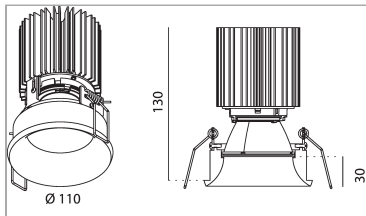

Nyx Frame Fixed TF80F for plasterboard

code NF040.935F/01

PRODUCT DESCRIPTION

Round or square, fix or directional, trimless recessed downlight for ceiling installation, for accent or diffused lighting. Light source in recessed position for anti-glare lighting. Available both in plasterboard false-ceiling and in concrete/brick wall installation version. For integrated LED source or for 12V/230V QR-CB 35, QR-CB 51 and QR-LP 111 or 230V QPAR16 GU10 halogen/led lamps. Body and optical group in painted aluminum. Version with Integrated Chip On Board LED source provided with 99,99% pure aluminum coated reflector. Directional versions: optical group adjustable 355° horizontally and +/- 20° vertically. Remote power-supply available as an accessory. Degree of protection IP20/IP23/IP54.

PRODUCT SPECS

Installation method	Recessed with frame
Light source	LED
Absorbed power	17 W / 24,3 W
Color temperature	3500K
Color rendering index CRI	>90
Optic	Flood 24°
Finishing	White
Luminous flux of the product	1932 lm / 2742 lm
Luminous efficiency	114 lm/W / 113 lm/W
MacAdam color tolerance	3
Life time estimate	3SDCM 50000h L90 B10 ta 25°C
Energy efficiency class	D / E
Weight	0.85 Kg
Dimension	H130 Ø110 mm
Hole size	104 mm
IP Grade	IP20/54
Protection Class	Class III appliance
Product Spec	Circular shape
Power supply/Transformer	Not included
Protocol	See power supply

WEB PAGE

ASSEMBLY INSTRUCTIONS

Complies with EN605981 and related notes. In the absence of metric symbols, the measurements are all in millimetres. Luminous flux and power data are initially subject to tolerances +/- 10%. The values refer to an ambient temperature of 25°C unless otherwise specified. We reserve the right to make changes to our products at any time.