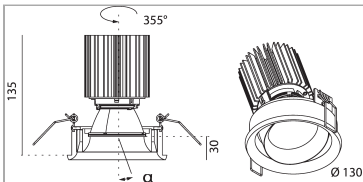

Nyx Frame Directional TF80D for plasterboard

code NF050.930W/01

PRODUCT DESCRIPTION

Round or square, fix or directional, trimless recessed downlight for ceiling installation, for accent or diffused lighting. Light source in recessed position for anti-glare lighting. Available both in plasterboard false-ceiling and in concrete/brick wall installation version. For integrated LED source or for 12V/230V QR-CB 35, QR-CB 51 and QR-LP 111 or 230V QPAR16 GU10 halogen/led lamps. Body and optical group in painted aluminum. Version with Integrated Chip On Board LED source provided with 99,99% pure aluminum coated reflector. Directional versions: optical group adjustable 355° horizontally and +/- 20° vertically. Remote power-supply available as an accessory. Degree of protection IP20/IP23/IP54.

PRODUCT SPECS

Installation method	Recessed with frame
Light source	LED
Absorbed power	17 W / 24,3 W
Color temperature	3000K
Color rendering index CRI	>90
Optic	Wide 38°
Finishing	White
Luminous flux of the product	2001 lm / 2814 lm
Luminous efficiency	118 lm/W / 116 lm/W
MacAdam color tolerance	3
Life time estimate	3SDCM 50000h L90 B10 ta 25°C
Energy efficiency class	D / E
Weight	1 Kg
Dimension	H135 Ø130 mm
Hole size	124 mm
IP Grade	IP20/54
Protection Class	Class III appliance
Product Spec	Circular shape
Power supply/Transformer	Not included
Protocol	See power supply

WEB PAGE

ASSEMBLY INSTRUCTIONS

Complies with EN605981 and related notes. In the absence of metric symbols, the measurements are all in millimetres. Luminous flux and power data are initially subject to tolerances +/- 10%. The values refer to an ambient temperature of 25°C unless otherwise specified. We reserve the right to make changes to our products at any time.