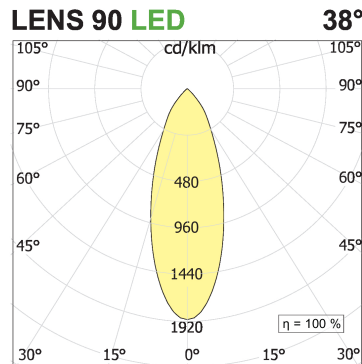

Nyx Frame Directional TF80D for plasterboard

code NF050.930W/01

PRODUCT DESCRIPTION

Round or square, fix or directional, trimless recessed downlight for ceiling installation, for accent or diffused lighting. Light source in recessed position for anti-glare lighting. Available both in plasterboard false-ceiling and in concrete/brick wall installation version. For integrated LED source or for 12V/230V QR-CB 35, QR-CB 51 and QR-LP 111 or 230V QPAR16 GU10 halogen/led lamps. Body and optical group in painted aluminum. Version with Integrated Chip On Board LED source provided with 99,99% pure aluminum coated reflector. Directional versions: optical group adjustable 355° horizontally and +/- 20° vertically. Remote power-supply available as an accessory. Degree of protection IP20/IP23/IP54.

PRODUCT SPECS

Installation method	Recessed with frame
Light source	LED
Absorbed power	17 W / 24,3 W
Color temperature	3000K
Color rendering index CRI	>90
Optic	Wide 38°
Finishing	White
Luminous flux of the product	2001 lm / 2814 lm
Luminous efficiency	118 lm/W / 116 lm/W
MacAdam color tolerance	3
Life time estimate	3SDCM 50000h L90 B10 ta 25°C
Energy efficiency class	D / E
Weight	1 Kg
Dimension	H135 Ø130 mm
Hole size	124 mm
IP Grade	IP20/54
Protection Class	Class III appliance
Product Spec	Circular shape
Power supply/Transformer	Not included
Protocol	See power supply

WEB PAGE

ASSEMBLY INSTRUCTIONS

Complies with EN605981 and related notes. In the absence of metric symbols, the measurements are all in millimetres. Luminous flux and power data are initially subject to tolerances +/- 10%. The values refer to an ambient temperature of 25°C unless otherwise specified. We reserve the right to make changes to our products at any time.