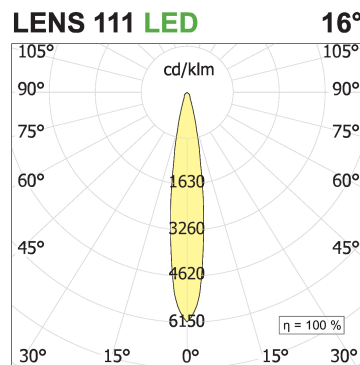

Nyx Frame Directional TF111D for plasterboard

code NF070.930S/01

PRODUCT DESCRIPTION

Round or square, fix or directional, trimless recessed downlight for ceiling installation, for accent or diffused lighting. Light source in recessed position for anti-glare lighting. Available both in plasterboard false-ceiling and in concrete/brick wall installation version. For integrated LED source or for 12V/230V QR-CB 35, QR-CB 51 and QR-LP 111 or 230V QPAR16 GU10 halogen/led lamps. Body and optical group in painted aluminum. Version with Integrated Chip On Board LED source provided with 99,99% pure aluminum coated reflector. Directional versions: optical group adjustable 355° horizontally and +/- 20° vertically. Remote power-supply available as an accessory. Degree of protection IP20/IP23/IP54.

PRODUCT SPECS

Installation method	Recessed with frame
Light source	LED
Absorbed power	24,3 W / 32 W
Color temperature	3000K
Color rendering index CRI	>90
Optic	Spot 16°
Finishing	White
Luminous flux of the product	2558 lm / 3492 lm
Luminous efficiency	105 lm/W / 109 lm/W
MacAdam color tolerance	3
Life time estimate	3SDCM 50000h L90 B10 ta 25°C
Energy efficiency class	E
Weight	1.65 Kg
Dimension	H165 Ø160 mm
Hole size	154 mm
IP Grade	IP20/54
Protection Class	Class III appliance
Product Spec	Circular shape
Power supply/Transformer	Not included
Protocol	See power supply

WEB PAGE

ASSEMBLY INSTRUCTIONS

Complies with EN605981 and related notes. In the absence of metric symbols, the measurements are all in millimetres. Luminous flux and power data are initially subject to tolerances +/- 10%. The values refer to an ambient temperature of 25°C unless otherwise specified. We reserve the right to make changes to our products at any time.