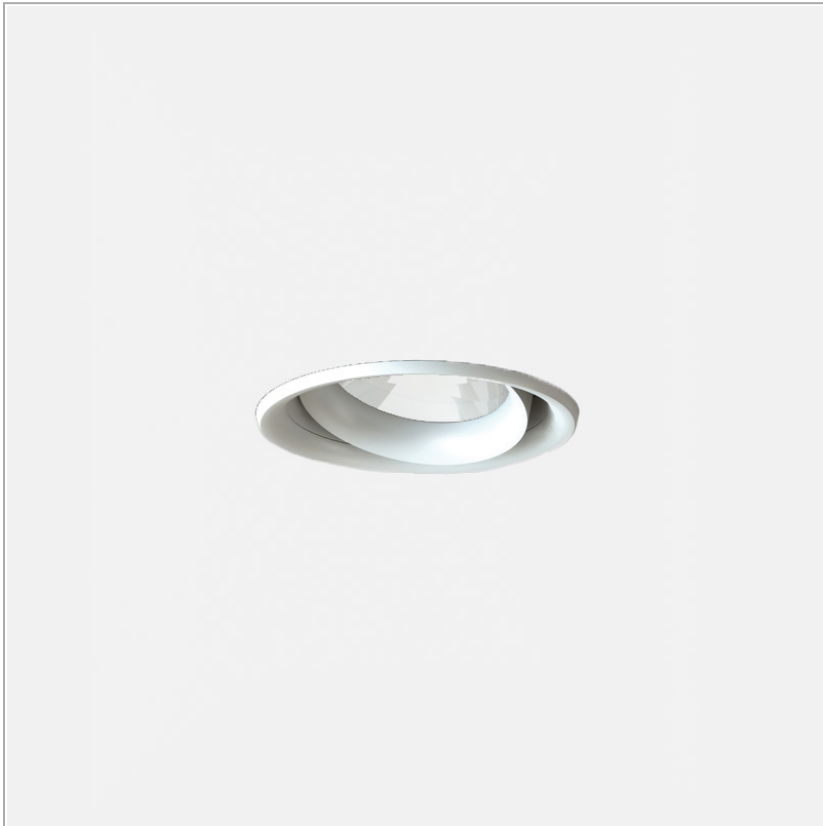

Nyx Frame Directional TF111D for plasterboard

code NF070.930S/01

PRODUCT DESCRIPTION

Round or square, fix or directional, trimless recessed downlight for ceiling installation, for accent or diffused lighting. Light source in recessed position for anti-glare lighting. Available both in plasterboard false-ceiling and in concrete/brick wall installation version. For integrated LED source or for 12V/230V QR-CB 35, QR-CB 51 and QR-LP 111 or 230V QPAR16 GU10 halogen/led lamps. Body and optical group in painted aluminum. Version with Integrated Chip On Board LED source provided with 99,99% pure aluminum coated reflector. Directional versions: optical group adjustable 355° horizontally and +/- 20° vertically. Remote power-supply available as an accessory. Degree of protection IP20/IP23/IP54.

PRODUCT SPECS

Installation method	Recessed with frame
Light source	LED
Absorbed power	24,3 W / 32 W
Color temperature	3000K
Color rendering index CRI	>90
Optic	Spot 16°
Finishing	White
Luminous flux of the product	2558 lm / 3492 lm
Luminous efficiency	105 lm/W / 109 lm/W
MacAdam color tolerance	3
Life time estimate	3SDCM 50000h L90 B10 ta 25°C
Energy efficiency class	E
Weight	1.65 Kg
Dimension	H165 Ø160 mm
Hole size	154 mm
IP Grade	IP20/54
Protection Class	Class III appliance
Product Spec	Circular shape
Power supply/Transformer	Not included
Protocol	See power supply