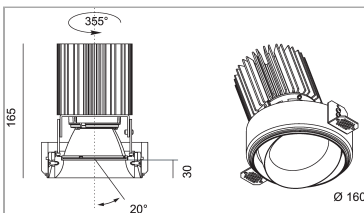

Nyx Frame Directional TF111D for plasterboard

code NF070.930S/01

PRODUCT DESCRIPTION

Round or square, fix or directional, trimless recessed downlight for ceiling installation, for accent or diffused lighting. Light source in recessed position for anti-glare lighting. Available both in plasterboard false-ceiling and in concrete/brick wall installation version. For integrated LED source or for 12V/230V QR-CB 35, QR-CB 51 and QR-LP 111 or 230V QPAR16 GU10 halogen/led lamps. Body and optical group in painted aluminum. Version with Integrated Chip On Board LED source provided with 99,99% pure aluminum coated reflector. Directional versions: optical group adjustable 355° horizontally and +/- 20° vertically. Remote power-supply available as an accessory. Degree of protection IP20/IP23/IP54.

PRODUCT SPECS

Installation method	Recessed with frame
Light source	LED
Absorbed power	24,3 W / 32 W
Color temperature	3000K
Color rendering index CRI	>90
Optic	Spot 16°
Finishing	White
Luminous flux of the product	2558 lm / 3492 lm
Luminous efficiency	105 lm/W / 109 lm/W
MacAdam color tolerance	3
Life time estimate	3SDCM 50000h L90 B10 ta 25°C
Energy efficiency class	E
Weight	1.65 Kg
Dimension	H165 Ø160 mm
Hole size	154 mm
IP Grade	IP20/54
Protection Class	Class III appliance
Product Spec	Circular shape
Power supply/Transformer	Not included
Protocol	See power supply

WEB PAGE

ASSEMBLY INSTRUCTIONS

Complies with EN605981 and related notes. In the absence of metric symbols, the measurements are all in millimetres. Luminous flux and power data are initially subject to tolerances +/- 10%. The values refer to an ambient temperature of 25°C unless otherwise specified. We reserve the right to make changes to our products at any time.