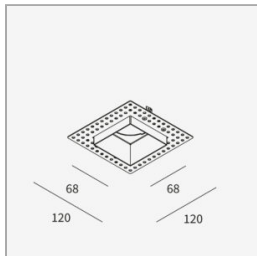

Accessori Wallbox Nyx For Brickwall Q50 outer casing for brick wall

code LTN02B/01

Trimless recessed indoor outer casing for plasterboard square shape. Bianco finishing outer casing for plasterboard

Technical Sheet