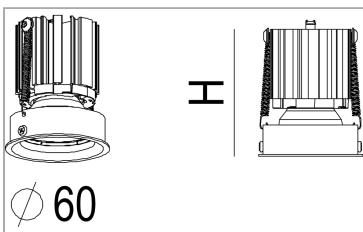

**Nyx Trimless fixed Q50 - optic group**

code LTN88K.940W/01

**PRODUCT DESCRIPTION**

Wall/ceiling recessed lamp, square section, direct light. Possibility to install total recessed or semi recessed

**PRODUCT SPECS**

Installation method	Trimless recessed
Light source	LED
Absorbed power	8 W / 12 W
Color temperature	4000K
Color rendering index CRI	>90
Optic	Wide 46°
Finishing	White
Luminous flux of the product	1064 lm / 1337 lm
Luminous efficiency	133 lm/W / 111 lm/W
MacAdam color tolerance	2
Life time estimate	2SCDM 50.000h L90 B10 ta25°
Energy efficiency class	D
Weight	0.19 Kg
Dimension	H73 Ø60 mm
Hole size	74x74 mm
IP Grade	IP20/54
Protection Class	Class III appliance
Product Spec	Square shape
Power supply/Transformer	Not included
Protocol	See power supply