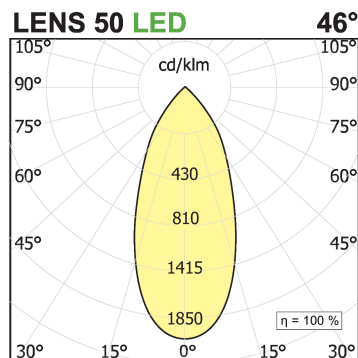

**Nyx Trimless fixed Q50 - optic group**

code LTN88K.940W/01

**PRODUCT DESCRIPTION**

Wall/ceiling recessed lamp, square section, direct light. Possibility to install total recessed or semi recessed

**PRODUCT SPECS**

Installation method	Trimless recessed
Light source	LED
Absorbed power	8 W / 12 W
Color temperature	4000K
Color rendering index CRI	>90
Optic	Wide 46°
Finishing	White
Luminous flux of the product	1064 lm / 1337 lm
Luminous efficiency	133 lm/W / 111 lm/W
MacAdam color tolerance	2
Life time estimate	2SCDM 50.000h L90 B10 ta25°
Energy efficiency class	D
Weight	0.19 Kg
Dimension	H73 Ø60 mm
Hole size	74x74 mm
IP Grade	IP20/54
Protection Class	Class III appliance
Product Spec	Square shape
Power supply/Transformer	Not included
Protocol	See power supply