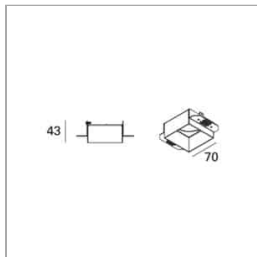

MANDATORY ACCESSORIES

Accessori Outer Casing Nyxq For False Ceiling Q50 outer casing for plasterbord

code LTN02A/01

Trimless recessed indoor outer casing for plasterboard. Bianco finishing outer casing for plasterboard

Technical Sheet