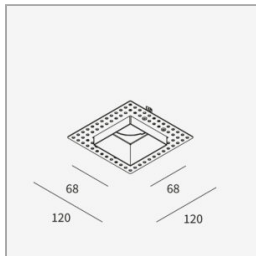

Accessori Wallbox Nyx For Brickwall Q50 outer casing for brick wall

code LTN02B/01

Trimless recessed indoor outer casing for plasterboard square shape. Bianco finishing outer casing for plasterboard

Technical Sheet