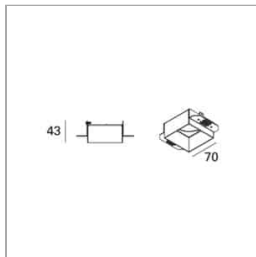

MANDATORY ACCESSORIES

Accessori Outer Casing Nyxq For False Ceiling Q50 outer casing for plasterbord

code LTN02A/01

Trimless recessed indoor outer casing for plasterboard. Bianco finishing outer casing for plasterboard

Technical Sheet