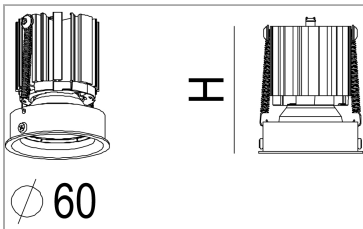

**Nyx Trimless fixed Q50 - optic group**

code LTN10K.940S/01

**PRODUCT DESCRIPTION**

Wall/ceiling recessed lamp, square section, direct light. Possibility to install total recessed or semi recessed

**PRODUCT SPECS**

Installation method	Trimless recessed
Light source	LED
Absorbed power	12 W / 18 W
Color temperature	4000K
Color rendering index CRI	>90
Optic	Spot 15°
Finishing	White
Luminous flux of the product	1400 lm / 2394 lm
Luminous efficiency	117 lm/W / 133 lm/W
MacAdam color tolerance	2
Life time estimate	2SCDM 50.000h L90 B10 ta25°
Energy efficiency class	D
Weight	0.22 Kg
Dimension	H93 Ø60 mm
Hole size	74x74 mm
IP Grade	IP20/54
Protection Class	Class III appliance
Product Spec	Square shape
Power supply/Transformer	Not included
Protocol	See power supply