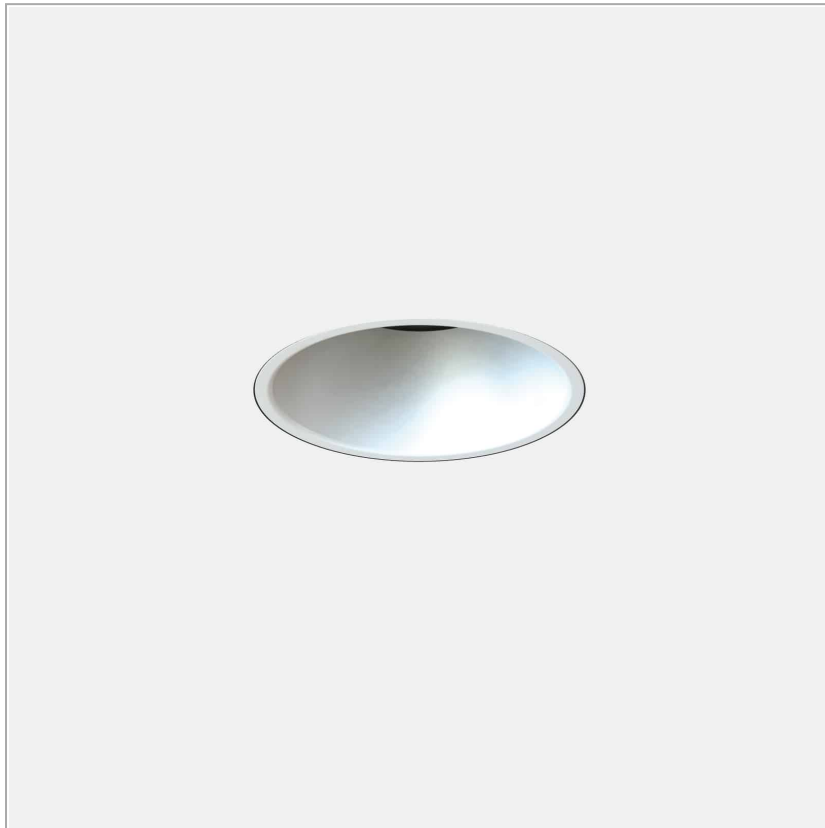

Twenty 7 Minimal Fixed 2

code TW103.927W/01

PRODUCT DESCRIPTION

Recessed downlighters programme for chip on board LED sources. Conceived to get, by the insertion of accessories into the fixture body, 27 different lighting effects, as variations of the following three basic lighting emissions: spot, diffused, low luminance and asymmetrical. Round trimless version. Recessed downlighter with 355° vertically and +/-30° horizontally adjustable optical group. Fixture body and optical group in painted aluminum. Reflector coated with 99,99% pure aluminum. Conicshaped covers, to get accent, diffused, low luminance and asymmetrical lighting emission, provided with Click&Play magnetic lock-unlock system to optical group. Fresnel, transparent, satin and microprismatic lenses in polycarbonate, honeycomb grid in painted aluminum. Lower closure flat painted covers, provided with elliptical, square or round hole to hide from view the lighting fixture. Degree of protection IP23/43.

PRODUCT SPECS

Installation method	Trimless recessed
Light source	LED
Absorbed power	32 W
Color temperature	2700K
Color rendering index CRI	>90
Optic	Wide 38°
Finishing	White
Luminous flux of the product	3382 lm
Luminous efficiency	106 lm/W
MacAdam color tolerance	3
Life time estimate	3SDCM 50000h L90 B10 ta 25°C
Energy efficiency class	E
Dimension	H160 Ø131 mm
Hole size	Ø 150 mm
IP Grade	IP20
Protection Class	Class III appliance
Product Spec	Circular shape
Power supply/Transformer	Not included
Protocol	See power supply

WEB PAGE

ASSEMBLY INSTRUCTIONS

MANDATORY ACCESSORIES

Accessori Twenty 7 Minimal ring **COMPULSORY**

code TW001

Trimless recessed indoor

Technical Sheet

OPTIONAL ACCESSORIES