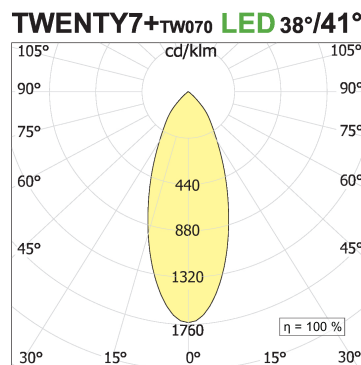

Twenty 7 Minimal Fixed 2

code TW103.927W/01

PRODUCT DESCRIPTION

Recessed downlighters programme for chip on board LED sources. Conceived to get, by the insertion of accessories into the fixture body, 27 different lighting effects, as variations of the following three basic lighting emissions: spot, diffused, low luminance and asymmetrical. Round trimless version. Recessed downlighter with 355° vertically and +/-30° horizontally adjustable optical group. Fixture body and optical group in painted aluminum. Reflector coated with 99,99% pure aluminum. Conicshaped covers, to get accent, diffused, low luminance and asymmetrical lighting emission, provided with Click&Play magnetic lock-unlock system to optical group. Fresnel, transparent, satin and microprismatic lenses in polycarbonate, honeycomb grid in painted aluminum. Lower closure flat painted covers, provided with elliptical, square or round hole to hide from view the lighting fixture. Degree of protection IP23/43.

PRODUCT SPECS

Installation method	Trimless recessed
Light source	LED
Absorbed power	32 W
Color temperature	2700K
Color rendering index CRI	>90
Optic	Wide 38°
Finishing	White
Luminous flux of the product	3382 lm
Luminous efficiency	106 lm/W
MacAdam color tolerance	3
Life time estimate	3SDCM 50000h L90 B10 ta 25°C
Energy efficiency class	E
Dimension	H160 Ø131 mm
Hole size	Ø 150 mm
IP Grade	IP20
Protection Class	Class III appliance
Product Spec	Circular shape
Power supply/Transformer	Not included
Protocol	See power supply