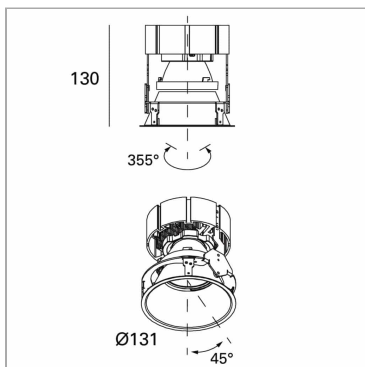

Twenty 7 Minimal Fixed 2

code TW103.927W/01

PRODUCT DESCRIPTION

Recessed downlighters programme for chip on board LED sources. Conceived to get, by the insertion of accessories into the fixture body, 27 different lighting effects, as variations of the following three basic lighting emissions: spot, diffused, low luminance and asymmetrical. Round trimless version. Recessed downlighter with 355° vertically and +/-30° horizontally adjustable optical group. Fixture body and optical group in painted aluminum. Reflector coated with 99,99% pure aluminum. Conicshaped covers, to get accent, diffused, low luminance and asymmetrical lighting emission, provided with Click&Play magnetic lock-unlock system to optical group. Fresnel, transparent, satin and microprismatic lenses in polycarbonate, honeycomb grid in painted aluminum. Lower closure flat painted covers, provided with elliptical, square or round hole to hide from view the lighting fixture. Degree of protection IP23/43.

PRODUCT SPECS

Installation method	Trimless recessed
Light source	LED
Absorbed power	32 W
Color temperature	2700K
Color rendering index CRI	>90
Optic	Wide 38°
Finishing	White
Luminous flux of the product	3382 lm
Luminous efficiency	106 lm/W
MacAdam color tolerance	3
Life time estimate	3SDCM 50000h L90 B10 ta 25°C
Energy efficiency class	E
Dimension	H160 Ø131 mm
Hole size	Ø 150 mm
IP Grade	IP20
Protection Class	Class III appliance
Product Spec	Circular shape
Power supply/Transformer	Not included
Protocol	See power supply

WEB PAGE

ASSEMBLY INSTRUCTIONS

MANDATORY ACCESSORIES

Accessori Twenty 7 Minimal ring **COMPULSORY**

code TW001

Trimless recessed indoor

Technical Sheet

OPTIONAL ACCESSORIES