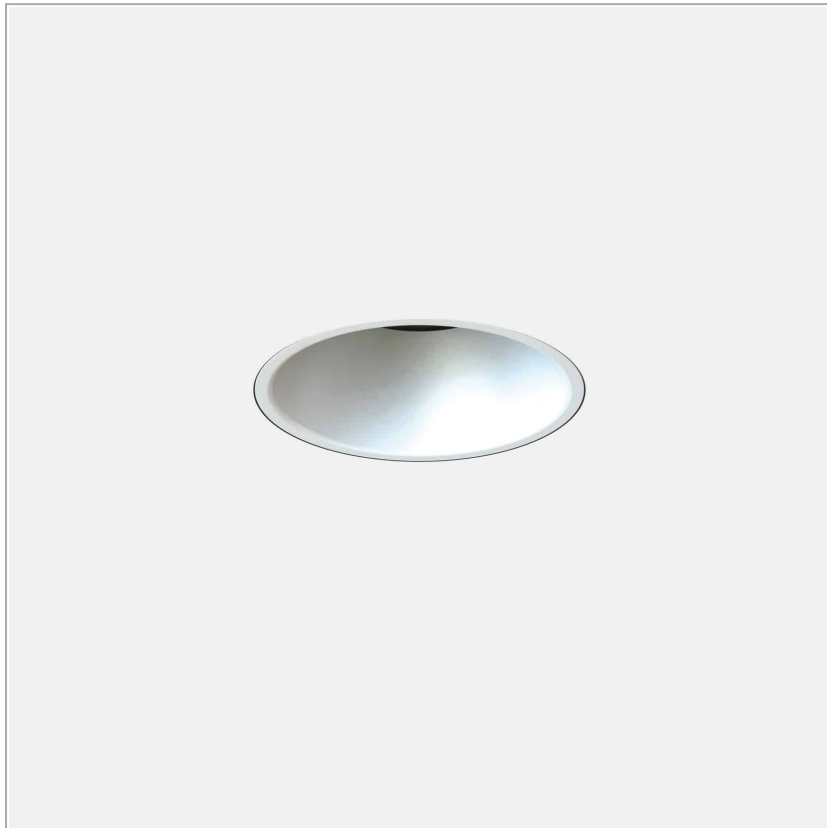

**Twenty 7 Minimal Fixed 2**

code TW103.930F/01

**PRODUCT DESCRIPTION**

Recessed downlighters programme for chip on board LED sources. Conceived to get, by the insertion of accessories into the fixture body, 27 different lighting effects, as variations of the following three basic lighting emissions: spot, diffused, low luminance and asymmetrical. Round trimless version. Recessed downlighter with 355° vertically and +/-30° horizontally adjustable optical group. Fixture body and optical group in painted aluminum. Reflector coated with 99,99% pure aluminum. Conicshaped covers, to get accent, diffused, low luminance and asymmetrical lighting emission, provided with Click&Play magnetic lock-unlock system to optical group. Fresnel, transparent, satin and microprismatic lenses in polycarbonate, honeycomb grid in painted aluminum. Lower closure flat painted covers, provided with elliptical, square or round hole to hide from view the lighting fixture. Degree of protection IP23/43.

**PRODUCT SPECS**

Installation method	Trimless recessed
Light source	LED
Absorbed power	32 W
Color temperature	3000K
Color rendering index CRI	>90
Optic	Flood 24°
Finishing	White
Luminous flux of the product	2243 lm
Luminous efficiency	70 lm/W
MacAdam color tolerance	3
Life time estimate	3SDCM 50000h L90 B10 ta 25°C
Energy efficiency class	E
Dimension	H160 Ø131 mm
Hole size	Ø 150 mm
IP Grade	IP20
Protection Class	Class III appliance
Product Spec	Circular shape
Power supply/Transformer	Not included
Protocol	See power supply