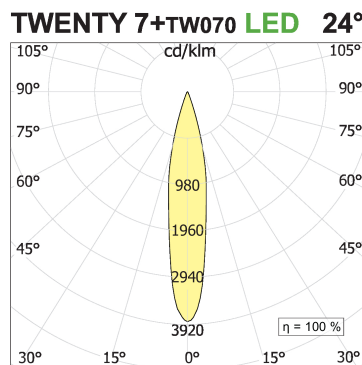

**Twenty 7 Minimal Fixed 2**

code TW103.930F/01

**PRODUCT DESCRIPTION**

Recessed downlighters programme for chip on board LED sources. Conceived to get, by the insertion of accessories into the fixture body, 27 different lighting effects, as variations of the following three basic lighting emissions: spot, diffused, low luminance and asymmetrical. Round trimless version. Recessed downlighter with 355° vertically and +/-30° horizontally adjustable optical group. Fixture body and optical group in painted aluminum. Reflector coated with 99,99% pure aluminum. Conicshaped covers, to get accent, diffused, low luminance and asymmetrical lighting emission, provided with Click&Play magnetic lock-unlock system to optical group. Fresnel, transparent, satin and microprismatic lenses in polycarbonate, honeycomb grid in painted aluminum. Lower closure flat painted covers, provided with elliptical, square or round hole to hide from view the lighting fixture. Degree of protection IP23/43.

**PRODUCT SPECS**

Installation method	Trimless recessed
Light source	LED
Absorbed power	32 W
Color temperature	3000K
Color rendering index CRI	>90
Optic	Flood 24°
Finishing	White
Luminous flux of the product	2243 lm
Luminous efficiency	70 lm/W
MacAdam color tolerance	3
Life time estimate	3SDCM 50000h L90 B10 ta 25°C
Energy efficiency class	E
Dimension	H160 Ø131 mm
Hole size	Ø 150 mm
IP Grade	IP20
Protection Class	Class III appliance
Product Spec	Circular shape
Power supply/Transformer	Not included
Protocol	See power supply