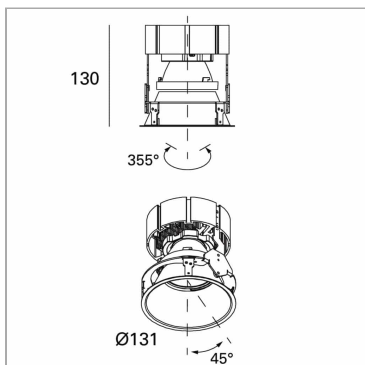

**Twenty 7 Minimal Fixed 2**

code TW103.930F/01

**PRODUCT DESCRIPTION**

Recessed downlighters programme for chip on board LED sources. Conceived to get, by the insertion of accessories into the fixture body, 27 different lighting effects, as variations of the following three basic lighting emissions: spot, diffused, low luminance and asymmetrical. Round trimless version. Recessed downlighter with 355° vertically and +/-30° horizontally adjustable optical group. Fixture body and optical group in painted aluminum. Reflector coated with 99,99% pure aluminum. Conicshaped covers, to get accent, diffused, low luminance and asymmetrical lighting emission, provided with Click&Play magnetic lock-unlock system to optical group. Fresnel, transparent, satin and microprismatic lenses in polycarbonate, honeycomb grid in painted aluminum. Lower closure flat painted covers, provided with elliptical, square or round hole to hide from view the lighting fixture. Degree of protection IP23/43.

**PRODUCT SPECS**

Installation method	Trimless recessed
Light source	LED
Absorbed power	32 W
Color temperature	3000K
Color rendering index CRI	>90
Optic	Flood 24°
Finishing	White
Luminous flux of the product	2243 lm
Luminous efficiency	70 lm/W
MacAdam color tolerance	3
Life time estimate	3SDCM 50000h L90 B10 ta 25°C
Energy efficiency class	E
Dimension	H160 Ø131 mm
Hole size	Ø 150 mm
IP Grade	IP20
Protection Class	Class III appliance
Product Spec	Circular shape
Power supply/Transformer	Not included
Protocol	See power supply