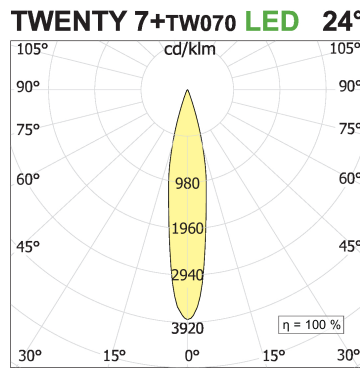

Twenty 7 Minimal Fixed 2

code TW102.9TWF/01

PRODUCT DESCRIPTION

Recessed downlighters programme for chip on board LED sources. Conceived to get, by the insertion of accessories into the fixture body, 27 different lighting effects, as variations of the following three basic lighting emissions: spot, diffused, low luminance and asymmetrical. Round trimless version. Recessed downlighter with 355° vertically and +/-30° horizontally adjustable optical group. Fixture body and optical group in painted aluminum. Reflector coated with 99,99% pure aluminum. Conicshaped covers, to get accent, diffused, low luminance and asymmetrical lighting emission, provided with Click&Play magnetic lock-unlock system to optical group. Fresnel, transparent, satin and microprismatic lenses in polycarbonate, honeycomb grid in painted aluminum. Lower closure flat painted covers, provided with elliptical, square or round hole to hide from view the lighting fixture. Degree of protection IP23/43.

PRODUCT SPECS

Installation method	Trimless recessed
Light source	LED
Absorbed power	17 W / 24,3 W
Color temperature	Tunable White
Color rendering index CRI	>90
Optic	Flood 24°
Finishing	White
MacAdam color tolerance	3
Life time estimate	3SDCM 50000h L90 B10 ta 25°C
Energy efficiency class	D / E
Dimension	H130 Ø131 mm
Hole size	Ø 150 mm
IP Grade	IP20
Protection Class	Class III appliance
Product Spec	Circular shape
Power supply/Transformer	Not included
Protocol	See power supply