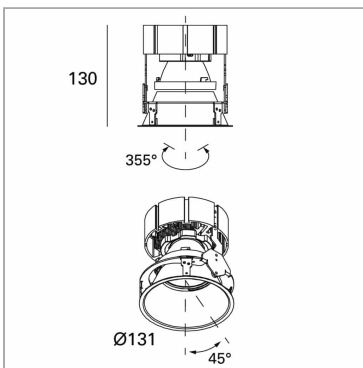

Twenty 7 Minimal Fixed 2

code TW102.9TWF/01

PRODUCT DESCRIPTION

Recessed downlighters programme for chip on board LED sources. Conceived to get, by the insertion of accessories into the fixture body, 27 different lighting effects, as variations of the following three basic lighting emissions: spot, diffused, low luminance and asymmetrical. Round trimless version. Recessed downlighter with 355° vertically and +/-30° horizontally adjustable optical group. Fixture body and optical group in painted aluminum. Reflector coated with 99,99% pure aluminum. Conicshaped covers, to get accent, diffused, low luminance and asymmetrical lighting emission, provided with Click&Play magnetic lock-unlock system to optical group. Fresnel, transparent, satin and microprismatic lenses in polycarbonate, honeycomb grid in painted aluminum. Lower closure flat painted covers, provided with elliptical, square or round hole to hide from view the lighting fixture. Degree of protection IP23/43.

PRODUCT SPECS

Installation method	Trimless recessed
Light source	LED
Absorbed power	17 W / 24,3 W
Color temperature	Tunable White
Color rendering index CRI	>90
Optic	Flood 24°
Finishing	White
MacAdam color tolerance	3
Life time estimate	3SDCM 50000h L90 B10 ta 25°C
Energy efficiency class	D / E
Dimension	H130 Ø131 mm
Hole size	Ø 150 mm
IP Grade	IP20
Protection Class	Class III appliance
Product Spec	Circular shape
Power supply/Transformer	Not included
Protocol	See power supply

WEB PAGE

ASSEMBLY INSTRUCTIONS

MANDATORY ACCESSORIES

Accessori Twenty 7 Minimal ring **COMPULSORY**

code TW001

Trimless recessed indoor

Technical Sheet

OPTIONAL ACCESSORIES