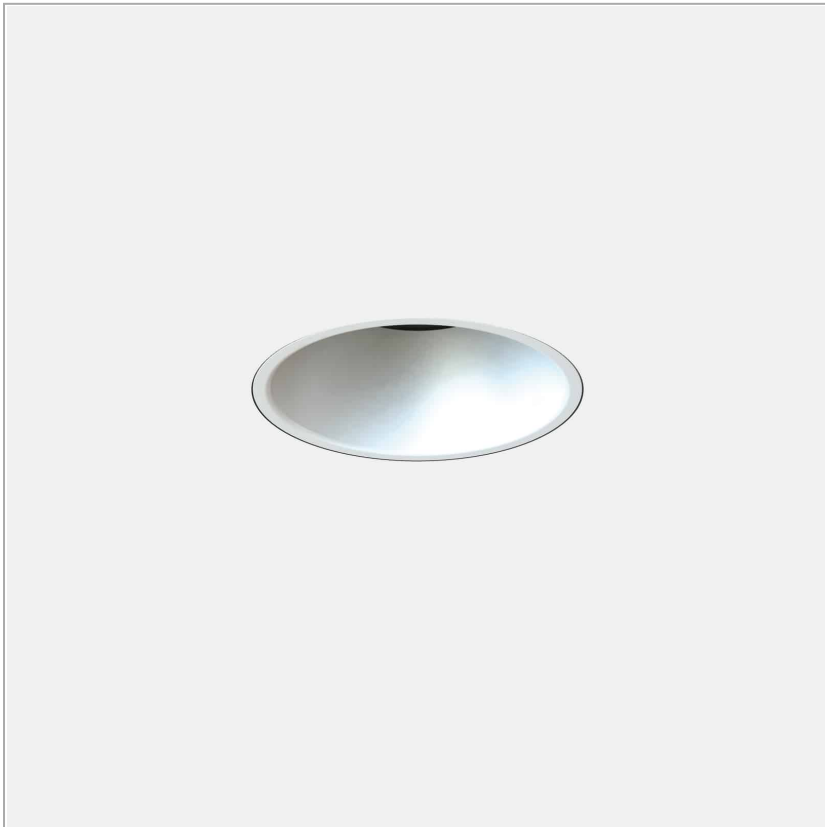

Twenty 7 Minimal Fixed 2

code TW102.9TWF/01

PRODUCT DESCRIPTION

Recessed downlighters programme for chip on board LED sources. Conceived to get, by the insertion of accessories into the fixture body, 27 different lighting effects, as variations of the following three basic lighting emissions: spot, diffused, low luminance and asymmetrical. Round trimless version. Recessed downlighter with 355° vertically and +/-30° horizontally adjustable optical group. Fixture body and optical group in painted aluminum. Reflector coated with 99,99% pure aluminum. Conicshaped covers, to get accent, diffused, low luminance and asymmetrical lighting emission, provided with Click&Play magnetic lock-unlock system to optical group. Fresnel, transparent, satin and microprismatic lenses in polycarbonate, honeycomb grid in painted aluminum. Lower closure flat painted covers, provided with elliptical, square or round hole to hide from view the lighting fixture. Degree of protection IP23/43.

PRODUCT SPECS

Installation method	Trimless recessed
Light source	LED
Absorbed power	17 W / 24,3 W
Color temperature	Tunable White
Color rendering index CRI	>90
Optic	Flood 24°
Finishing	White
MacAdam color tolerance	3
Life time estimate	3SDCM 50000h L90 B10 ta 25°C
Energy efficiency class	D / E
Dimension	H130 Ø131 mm
Hole size	Ø 150 mm
IP Grade	IP20
Protection Class	Class III appliance
Product Spec	Circular shape
Power supply/Transformer	Not included
Protocol	See power supply

WEB PAGE

ASSEMBLY INSTRUCTIONS

MANDATORY ACCESSORIES

Accessori Twenty 7 Minimal ring **COMPULSORY**

code TW001

Trimless recessed indoor

Technical Sheet

OPTIONAL ACCESSORIES