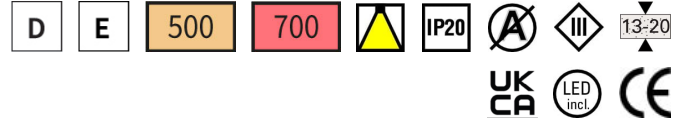

Twenty 7 Minimal Fixed 2

code TW102.9TWF/01

PRODUCT DESCRIPTION

Recessed downlighters programme for chip on board LED sources. Conceived to get, by the insertion of accessories into the fixture body, 27 different lighting effects, as variations of the following three basic lighting emissions: spot, diffused, low luminance and asymmetrical. Round trimless version. Recessed downlighter with 355° vertically and +/-30° horizontally adjustable optical group. Fixture body and optical group in painted aluminum. Reflector coated with 99,99% pure aluminum. Conicshaped covers, to get accent, diffused, low luminance and asymmetrical lighting emission, provided with Click&Play magnetic lock-unlock system to optical group. Fresnel, transparent, satin and microprismatic lenses in polycarbonate, honeycomb grid in painted aluminum. Lower closure flat painted covers, provided with elliptical, square or round hole to hide from view the lighting fixture. Degree of protection IP23/43.

PRODUCT SPECS

Installation method	Trimless recessed
Light source	LED
Absorbed power	17 W / 24,3 W
Color temperature	Tunable White
Color rendering index CRI	>90
Optic	Flood 24°
Finishing	White
MacAdam color tolerance	3
Life time estimate	3SDCM 50000h L90 B10 ta 25°C
Energy efficiency class	D / E
Dimension	H130 Ø131 mm
Hole size	Ø 150 mm
IP Grade	IP20
Protection Class	Class III appliance
Product Spec	Circular shape
Power supply/Transformer	Not included
Protocol	See power supply