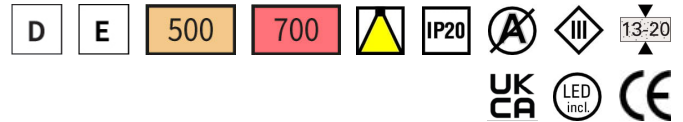

Twenty 7 Minimal Fixed 2

code TW102.930S/01

PRODUCT DESCRIPTION

Recessed downlighters programme for chip on board LED sources. Conceived to get, by the insertion of accessories into the fixture body, 27 different lighting effects, as variations of the following three basic lighting emissions: spot, diffused, low luminance and asymmetrical. Round trimless version. Recessed downlighter with 355° vertically and +/-30° horizontally adjustable optical group. Fixture body and optical group in painted aluminum. Reflector coated with 99,99% pure aluminum. Conicshaped covers, to get accent, diffused, low luminance and asymmetrical lighting emission, provided with Click&Play magnetic lock-unlock system to optical group. Fresnel, transparent, satin and microprismatic lenses in polycarbonate, honeycomb grid in painted aluminum. Lower closure flat painted covers, provided with elliptical, square or round hole to hide from view the lighting fixture. Degree of protection IP23/43.

PRODUCT SPECS

Installation method	Trimless recessed
Light source	LED
Absorbed power	17 W / 24,3 W
Color temperature	3000K
Color rendering index CRI	>90
Optic	Spot 15°
Finishing	White
Luminous flux of the product	1249 lm / 1756 lm
Luminous efficiency	73 lm/W / 72 lm/W
MacAdam color tolerance	3
Life time estimate	3SDCM 50000h L90 B10 ta 25°C
Energy efficiency class	D / E
Dimension	H130 Ø131 mm
Hole size	Ø 150 mm
IP Grade	IP20
Protection Class	Class III appliance
Product Spec	Circular shape
Power supply/Transformer	Not included
Protocol	See power supply