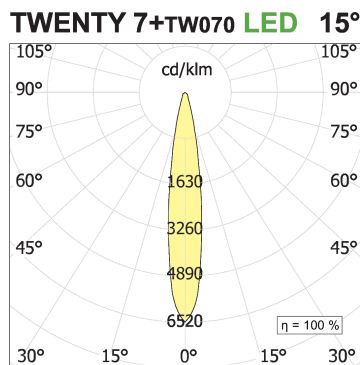

Twenty 7 Minimal Fixed 2

code TW102.930S/01

PRODUCT DESCRIPTION

Recessed downlighters programme for chip on board LED sources. Conceived to get, by the insertion of accessories into the fixture body, 27 different lighting effects, as variations of the following three basic lighting emissions: spot, diffused, low luminance and asymmetrical. Round trimless version. Recessed downlighter with 355° vertically and +/-30° horizontally adjustable optical group. Fixture body and optical group in painted aluminum. Reflector coated with 99,99% pure aluminum. Conicshaped covers, to get accent, diffused, low luminance and asymmetrical lighting emission, provided with Click&Play magnetic lock-unlock system to optical group. Fresnel, transparent, satin and microprismatic lenses in polycarbonate, honeycomb grid in painted aluminum. Lower closure flat painted covers, provided with elliptical, square or round hole to hide from view the lighting fixture. Degree of protection IP23/43.

PRODUCT SPECS

Installation method	Trimless recessed
Light source	LED
Absorbed power	17 W / 24,3 W
Color temperature	3000K
Color rendering index CRI	>90
Optic	Spot 15°
Finishing	White
Luminous flux of the product	1249 lm / 1756 lm
Luminous efficiency	73 lm/W / 72 lm/W
MacAdam color tolerance	3
Life time estimate	3SDCM 50000h L90 B10 ta 25°C
Energy efficiency class	D / E
Dimension	H130 Ø131 mm
Hole size	Ø 150 mm
IP Grade	IP20
Protection Class	Class III appliance
Product Spec	Circular shape
Power supply/Transformer	Not included
Protocol	See power supply