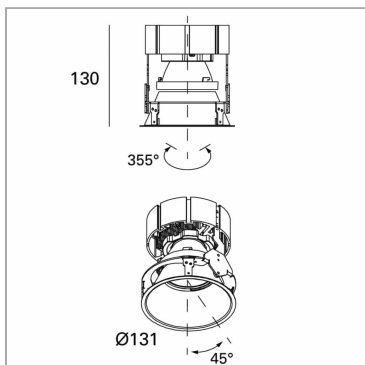

Twenty 7 Minimal Fixed 2

code TW102.930S/01

PRODUCT DESCRIPTION

Recessed downlighters programme for chip on board LED sources. Conceived to get, by the insertion of accessories into the fixture body, 27 different lighting effects, as variations of the following three basic lighting emissions: spot, diffused, low luminance and asymmetrical. Round trimless version. Recessed downlighter with 355° vertically and +/-30° horizontally adjustable optical group. Fixture body and optical group in painted aluminum. Reflector coated with 99,99% pure aluminum. Conicshaped covers, to get accent, diffused, low luminance and asymmetrical lighting emission, provided with Click&Play magnetic lock-unlock system to optical group. Fresnel, transparent, satin and microprismatic lenses in polycarbonate, honeycomb grid in painted aluminum. Lower closure flat painted covers, provided with elliptical, square or round hole to hide from view the lighting fixture. Degree of protection IP23/43.

PRODUCT SPECS

Installation method	Trimless recessed
Light source	LED
Absorbed power	17 W / 24,3 W
Color temperature	3000K
Color rendering index CRI	>90
Optic	Spot 15°
Finishing	White
Luminous flux of the product	1249 lm / 1756 lm
Luminous efficiency	73 lm/W / 72 lm/W
MacAdam color tolerance	3
Life time estimate	3SDCM 50000h L90 B10 ta 25°C
Energy efficiency class	D / E
Dimension	H130 Ø131 mm
Hole size	Ø 150 mm
IP Grade	IP20
Protection Class	Class III appliance
Product Spec	Circular shape
Power supply/Transformer	Not included
Protocol	See power supply

WEB PAGE

ASSEMBLY INSTRUCTIONS

MANDATORY ACCESSORIES

Accessori Twenty 7 Minimal ring **COMPULSORY**

code TW001

Trimless recessed indoor

Technical Sheet

OPTIONAL ACCESSORIES