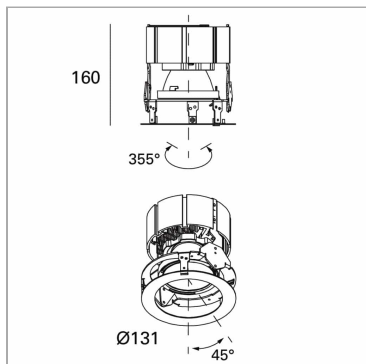

Twenty 7 minimal fixed 3 - round flat cover 17/24,3/32W

code TW105.927S/01

PRODUCT DESCRIPTION

Recessed downlighters programme for chip on board LED sources. Conceived to get, by the insertion of accessories into the fixture body, 27 different lighting effects, as variations of the following three basic lighting emissions: spot, diffused, low luminance and asymmetrical. Round trimless version. Recessed downlighter with 355° vertically and +/-30° horizontally adjustable optical group. Fixture body and optical group in painted aluminum. Reflector coated with 99,99% pure aluminum. Conicshaped covers, to get accent, diffused, low luminance and asymmetrical lighting emission, provided with Click&Play magnetic lock-unlock system to optical group. Fresnel, transparent, satin and microprismatic lenses in polycarbonate, honeycomb grid in painted aluminum. Lower closure flat painted covers, provided with elliptical, square or round hole to hide from view the lighting fixture. Degree of protection IP23/43.

PRODUCT SPECS

Installation method	Trimless recessed
Light source	LED
Absorbed power	32 W
Color temperature	2700K
Color rendering index CRI	>90
Optic	Spot 15°
Finishing	White
Luminous flux of the product	1960 lm
Luminous efficiency	61 lm/W
MacAdam color tolerance	3
Life time estimate	3SDCM 50000h L90 B10 ta 25°C
Energy efficiency class	E
Dimension	H160 Ø131 mm
Hole size	Ø 150 mm
IP Grade	IP20
Protection Class	Class III appliance
Product Spec	Circular shape
Power supply/Transformer	Not included
Protocol	See power supply

WEB PAGE

ASSEMBLY INSTRUCTIONS

MANDATORY ACCESSORIES

Accessori Twenty 7 Minimal ring **COMPULSORY**

code TW001

Trimless recessed indoor

Technical Sheet

OPTIONAL ACCESSORIES