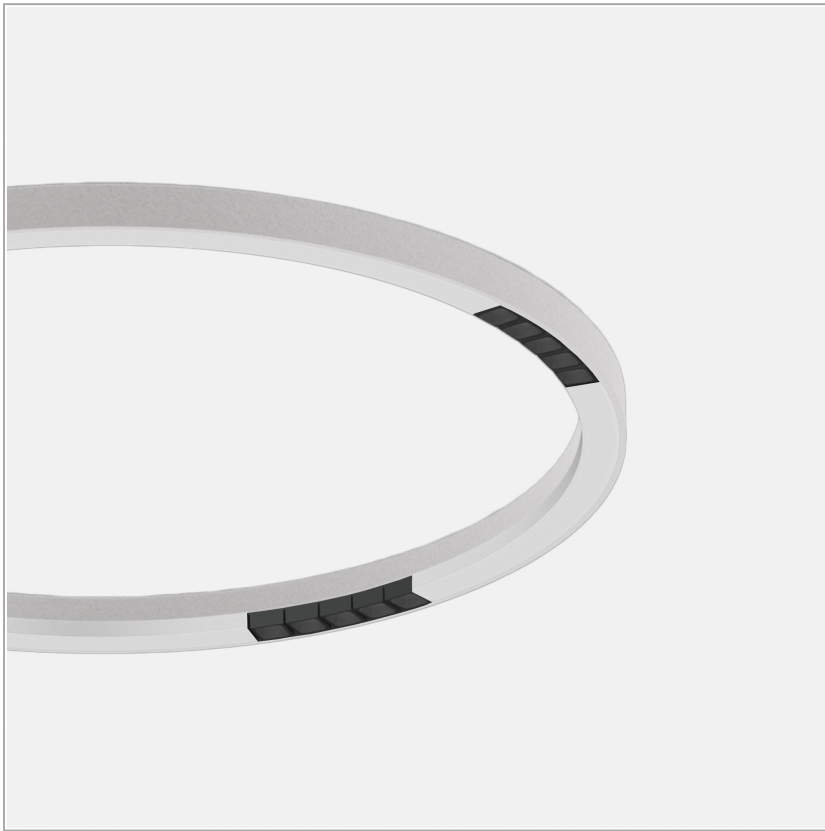

File Flex Circle Spot Ceiling 48V

code FXC01.930FD/01

PRODUCT DESCRIPTION

File Flex is a patented products of Lucifero's made of versatile extruded aluminium profile, which can design infinite shapes. Its asymmetrical section is designed to realize unique lighting effects meanwhile ensuring optimal illumination levels. The linear LED source screened by a flexible opal extruded silicone diffuser creates seamless lighting effects. The system allows the use of blind modules, multi-optic from Leva series or adjustable spot from Spot Focus series Ø26 and Ø36

PRODUCT SPECS

Installation method	Ceiling surface mounted
Light source	LED
Absorbed power	15x2,2 W
Color temperature	3000K
Color rendering index CRI	>90
Optic	Flood 32°
Finishing	White box - black optic
Luminous flux of the product	2793 lm
Luminous efficiency	85 lm/W
MacAdam color tolerance	3
Life time estimate	60.000H L80 B10
Protocol	Dimmable Dali
Energy efficiency class	D
Weight	2.4 Kg
Dimension	Ø500 mm
IP Grade	IP40
Protection Class	Class III appliance
Product Spec	Circular shape
Power supply/Transformer	Not included
Protocol	See power supply