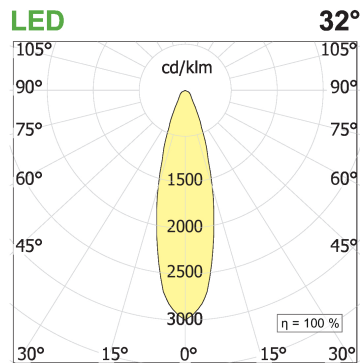

File Flex Circle Spot Ceiling 48V

code FXC01.930FD/01