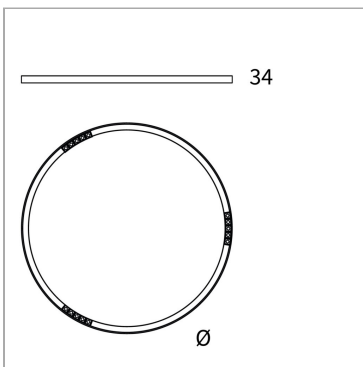

File Flex Circle Spot Ceiling 48V

code FXC01.930FD/01

PRODUCT DESCRIPTION

File Flex is a patented products of Lucifero's made of versatile extruded aluminium profile, which can design infinite shapes. Its asymmetrical section is designed to realize unique lighting effects meanwhile ensuring optimal illumination levels. The linear LED source screened by a flexible opal extruded silicone diffuser creates seamless lighting effects. The system allows the use of blind modules, multi-optic from Leva series or adjustable spot from Spot Focus series Ø26 and Ø36

PRODUCT SPECS

Installation method	Ceiling surface mounted
Light source	LED
Absorbed power	15x2,2 W
Color temperature	3000K
Color rendering index CRI	>90
Optic	Flood 32°
Finishing	White box - black optic
Luminous flux of the product	2793 lm
Luminous efficiency	85 lm/W
MacAdam color tolerance	3
Life time estimate	60.000H L80 B10
Protocol	Dimmable Dali
Energy efficiency class	D
Weight	2.4 Kg
Dimension	Ø500 mm
IP Grade	IP40
Protection Class	Class III appliance
Product Spec	Circular shape
Power supply/Transformer	Not included
Protocol	See power supply