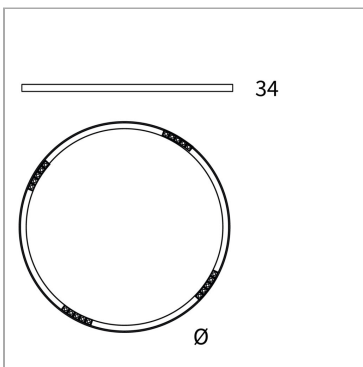

**File Flex Circle Spot Ceiling 48V**

code FXC02.927SD10/01

**PRODUCT DESCRIPTION**

File Flex is a patented products of Lucifero's made of versatile extruded aluminium profile, which can design infinite shapes. Its asymmetrical section is designed to realize unique lighting effects meanwhile ensuring optimal illumination levels. The linear LED source screened by a flexible opal extruded silicone diffuser creates seamless lighting effects. The system allows the use of blind modules, multi-optic from Leva series or adjustable spot from Spot Focus series Ø26 and Ø36

**PRODUCT SPECS**

Installation method	Ceiling surface mounted
Light source	LED
Absorbed power	20x2,2 W
Color temperature	2700K
Color rendering index CRI	>90
Optic	Spot 20°
Finishing	White box - black optic
Luminous flux of the product	3963 lm
Luminous efficiency	90 lm/W
MacAdam color tolerance	3
Life time estimate	60.000H L80 B10
Protocol	Dimmable 1-10V
Energy efficiency class	D
Weight	3.8 Kg
Dimension	Ø800 mm
IP Grade	IP40
Protection Class	Class III appliance
Product Spec	Circular shape
Power supply/Transformer	Not included
Protocol	See power supply