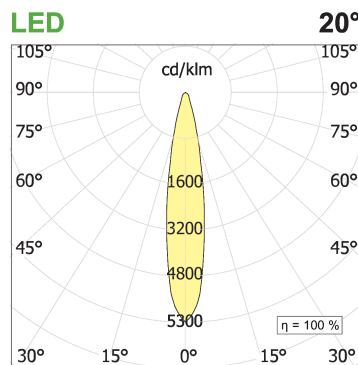

**File Flex Circle Spot Ceiling 48V**

code FXC02.927SD10/01

**PRODUCT DESCRIPTION**

File Flex is a patented products of Lucifero's made of versatile extruded aluminium profile, which can design infinite shapes. Its asymmetrical section is designed to realize unique lighting effects meanwhile ensuring optimal illumination levels. The linear LED source screened by a flexible opal extruded silicone diffuser creates seamless lighting effects. The system allows the use of blind modules, multi-optic from Leva series or adjustable spot from Spot Focus series Ø26 and Ø36

**PRODUCT SPECS**

Installation method	Ceiling surface mounted
Light source	LED
Absorbed power	20x2,2 W
Color temperature	2700K
Color rendering index CRI	>90
Optic	Spot 20°
Finishing	White box - black optic
Luminous flux of the product	3963 lm
Luminous efficiency	90 lm/W
MacAdam color tolerance	3
Life time estimate	60.000H L80 B10
Protocol	Dimmable 1-10V
Energy efficiency class	D
Weight	3.8 Kg
Dimension	Ø800 mm
IP Grade	IP40
Protection Class	Class III appliance
Product Spec	Circular shape
Power supply/Transformer	Not included
Protocol	See power supply