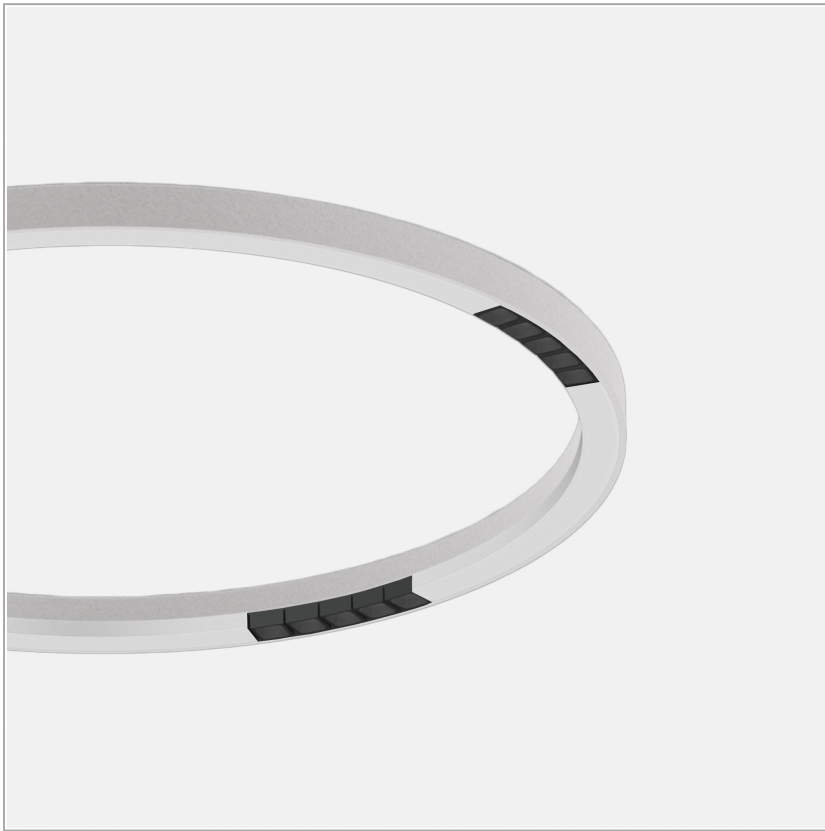

**File Flex Circle Spot Ceiling 48V**

code FXC02.927SD10/01

**PRODUCT DESCRIPTION**

File Flex is a patented products of Lucifero's made of versatile extruded aluminium profile, which can design infinite shapes. Its asymmetrical section is designed to realize unique lighting effects meanwhile ensuring optimal illumination levels. The linear LED source screened by a flexible opal extruded silicone diffuser creates seamless lighting effects. The system allows the use of blind modules, multi-optic from Leva series or adjustable spot from Spot Focus series Ø26 and Ø36

**PRODUCT SPECS**

Installation method	Ceiling surface mounted
Light source	LED
Absorbed power	20x2,2 W
Color temperature	2700K
Color rendering index CRI	>90
Optic	Spot 20°
Finishing	White box - black optic
Luminous flux of the product	3963 lm
Luminous efficiency	90 lm/W
MacAdam color tolerance	3
Life time estimate	60.000H L80 B10
Protocol	Dimmable 1-10V
Energy efficiency class	D
Weight	3.8 Kg
Dimension	Ø800 mm
IP Grade	IP40
Protection Class	Class III appliance
Product Spec	Circular shape
Power supply/Transformer	Not included
Protocol	See power supply