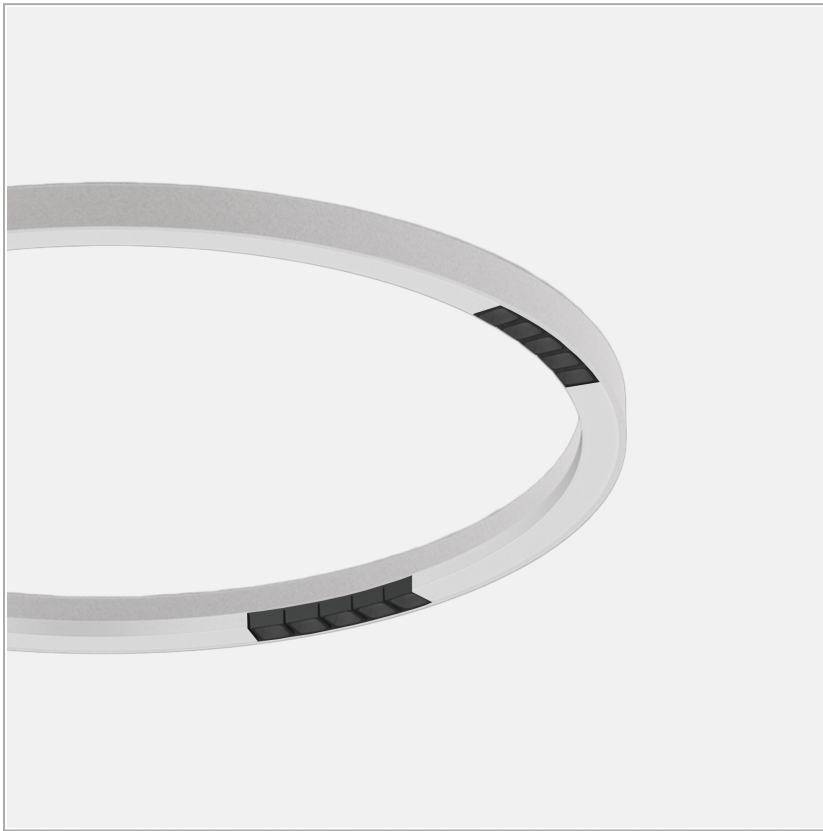

**File Flex Circle Spot Ceiling 48V**

code FXC02.930WD/01

**PRODUCT DESCRIPTION**

File Flex is a patented products of Lucifero's made of versatile extruded aluminium profile, which can design infinite shapes. Its asymmetrical section is designed to realize unique lighting effects meanwhile ensuring optimal illumination levels. The linear LED source screened by a flexible opal extruded silicone diffuser creates seamless lighting effects. The system allows the use of blind modules, multi-optic from Leva series or adjustable spot from Spot Focus series Ø26 and Ø36

**PRODUCT SPECS**

Installation method	Ceiling surface mounted
Light source	LED
Absorbed power	20x2,2 W
Color temperature	3000K
Color rendering index CRI	>90
Optic	Wide 50°
Finishing	White box - black optic
Luminous flux of the product	3312 lm
Luminous efficiency	75 lm/W
MacAdam color tolerance	3
Life time estimate	60.000H L80 B10
Protocol	Dimmable Dali
Energy efficiency class	D
Weight	3.8 Kg
Dimension	Ø800 mm
IP Grade	IP40
Protection Class	Class III appliance
Product Spec	Circular shape
Power supply/Transformer	Not included
Protocol	See power supply