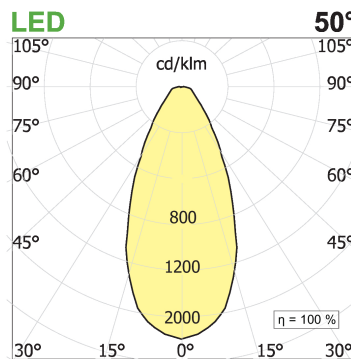

File Flex Circle Spot Ceiling 48V

code FXC02.930WD/01