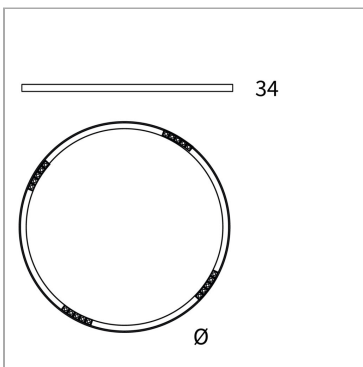

**File Flex Circle Spot Ceiling 48V**

code FXC02.930WD/01

**PRODUCT DESCRIPTION**

File Flex is a patented products of Lucifero's made of versatile extruded aluminium profile, which can design infinite shapes. Its asymmetrical section is designed to realize unique lighting effects meanwhile ensuring optimal illumination levels. The linear LED source screened by a flexible opal extruded silicone diffuser creates seamless lighting effects. The system allows the use of blind modules, multi-optic from Leva series or adjustable spot from Spot Focus series Ø26 and Ø36

**PRODUCT SPECS**

Installation method	Ceiling surface mounted
Light source	LED
Absorbed power	20x2,2 W
Color temperature	3000K
Color rendering index CRI	>90
Optic	Wide 50°
Finishing	White box - black optic
Luminous flux of the product	3312 lm
Luminous efficiency	75 lm/W
MacAdam color tolerance	3
Life time estimate	60.000H L80 B10
Protocol	Dimmable Dali
Energy efficiency class	D
Weight	3.8 Kg
Dimension	Ø800 mm
IP Grade	IP40
Protection Class	Class III appliance
Product Spec	Circular shape
Power supply/Transformer	Not included
Protocol	See power supply