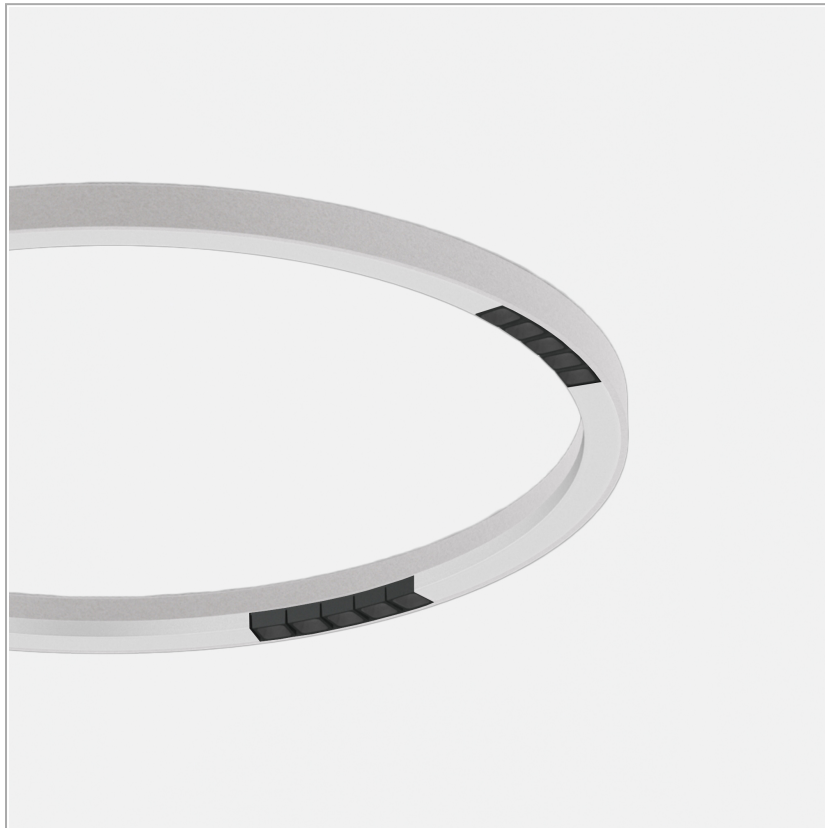

File Flex Circle Spot Ceiling 48V

code FXC04.927FD10/01

PRODUCT DESCRIPTION

File Flex is a patented products of Lucifero's made of versatile extruded aluminium profile, which can design infinite shapes. Its asymmetrical section is designed to realize unique lighting effects meanwhile ensuring optimal illumination levels. The linear LED source screened by a flexible opal extruded silicone diffuser creates seamless lighting effects. The system allows the use of blind modules, multi-optic from Leva series or adjustable spot from Spot Focus series Ø26 and Ø36

PRODUCT SPECS

Installation method	Ceiling surface mounted
Light source	LED
Absorbed power	35x2,2 W
Color temperature	2700K
Color rendering index CRI	>90
Optic	Flood 32°
Finishing	White box - black optic
Luminous flux of the product	6457 lm
Luminous efficiency	84 lm/W
MacAdam color tolerance	3
Life time estimate	60.000H L80 B10
Protocol	Dimmable 1-10V
Energy efficiency class	D
Weight	5.8 Kg
Dimension	Ø1200 mm
IP Grade	IP40
Protection Class	Class III appliance
Product Spec	Circular shape
Power supply/Transformer	Not included
Protocol	See power supply