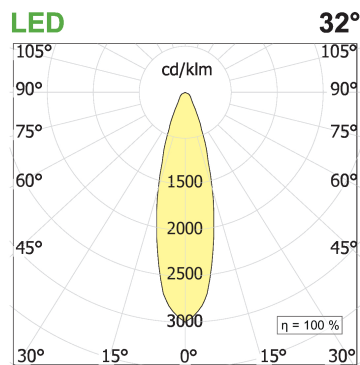

File Flex Circle Spot Ceiling 48V

code FXC04.927FD10/01