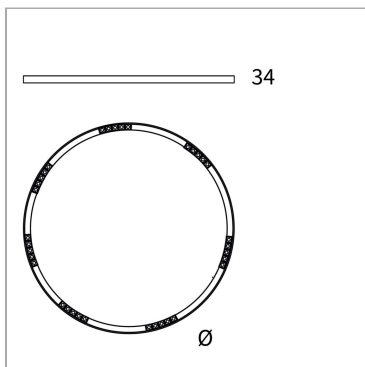

File Flex Circle Spot Ceiling 48V

code FXC04.927FD10/01

PRODUCT DESCRIPTION

File Flex is a patented products of Lucifero's made of versatile extruded aluminium profile, which can design infinite shapes. Its asymmetrical section is designed to realize unique lighting effects meanwhile ensuring optimal illumination levels. The linear LED source screened by a flexible opal extruded silicone diffuser creates seamless lighting effects. The system allows the use of blind modules, multi-optic from Leva series or adjustable spot from Spot Focus series Ø26 and Ø36

PRODUCT SPECS

Installation method	Ceiling surface mounted
Light source	LED
Absorbed power	35x2,2 W
Color temperature	2700K
Color rendering index CRI	>90
Optic	Flood 32°
Finishing	White box - black optic
Luminous flux of the product	6457 lm
Luminous efficiency	84 lm/W
MacAdam color tolerance	3
Life time estimate	60.000H L80 B10
Protocol	Dimmable 1-10V
Energy efficiency class	D
Weight	5.8 Kg
Dimension	Ø1200 mm
IP Grade	IP40
Protection Class	Class III appliance
Product Spec	Circular shape
Power supply/Transformer	Not included
Protocol	See power supply