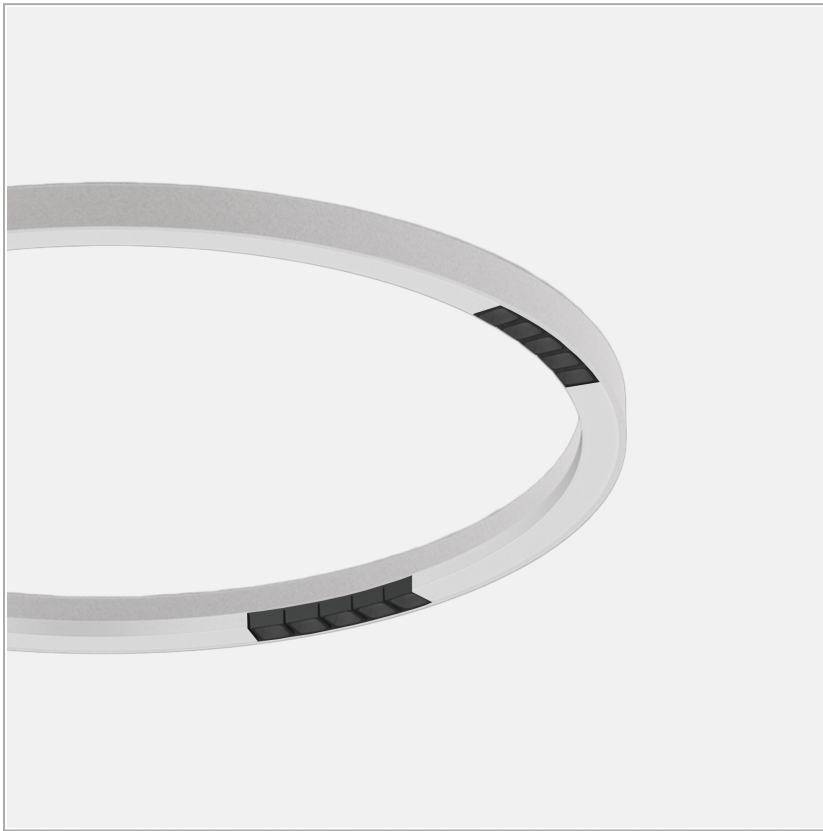

**File Flex Circle Spot Ceiling 48V**

code FXC04.927SD10/01

**PRODUCT DESCRIPTION**

File Flex is a patented products of Lucifero's made of versatile extruded aluminium profile, which can design infinite shapes. Its asymmetrical section is designed to realize unique lighting effects meanwhile ensuring optimal illumination levels. The linear LED source screened by a flexible opal extruded silicone diffuser creates seamless lighting effects. The system allows the use of blind modules, multi-optic from Leva series or adjustable spot from Spot Focus series Ø26 and Ø36

**PRODUCT SPECS**

Installation method	Ceiling surface mounted
Light source	LED
Absorbed power	35x2,2 W
Color temperature	2700K
Color rendering index CRI	>90
Optic	Spot 20°
Finishing	White box - black optic
Luminous flux of the product	6936 lm
Luminous efficiency	90 lm/W
MacAdam color tolerance	3
Durata media stimata	60.000H L80 B10
Power supply/transformer	Not included
Protocol	See power supply
Energy efficiency class	D
Weight	5.8 Kg
Dimension	Ø1200 mm
IP Grade	IP40
Protection Class	Class III appliance
Product Spec	Circular shape