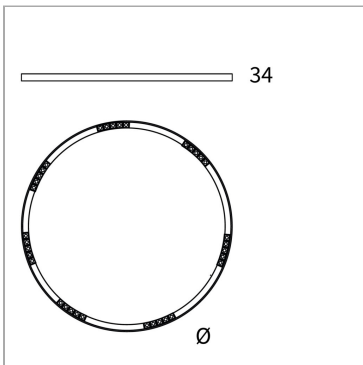

**File Flex Circle Spot Ceiling 48V**

code FXC04.927SD10/01

**PRODUCT DESCRIPTION**

File Flex is a patented products of Lucifero's made of versatile extruded aluminium profile, which can design infinite shapes. Its asymmetrical section is designed to realize unique lighting effects meanwhile ensuring optimal illumination levels. The linear LED source screened by a flexible opal extruded silicone diffuser creates seamless lighting effects. The system allows the use of blind modules, multi-optic from Leva series or adjustable spot from Spot Focus series Ø26 and Ø36

**PRODUCT SPECS**

Installation method	Ceiling surface mounted
Light source	LED
Absorbed power	35x2,2 W
Color temperature	2700K
Color rendering index CRI	>90
Optic	Spot 20°
Finishing	White box - black optic
Luminous flux of the product	6936 lm
Luminous efficiency	90 lm/W
MacAdam color tolerance	3
Durata media stimata	60.000H L80 B10
Power supply/transformer	Not included
Protocol	See power supply
Energy efficiency class	D
Weight	5.8 Kg
Dimension	Ø1200 mm
IP Grade	IP40
Protection Class	Class III appliance
Product Spec	Circular shape