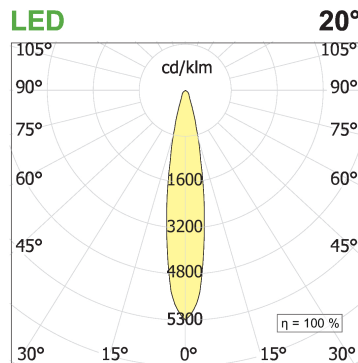

**File Flex Circle Spot Ceiling 48V**

code FXC04.927SD10/01

**PRODUCT DESCRIPTION**

File Flex is a patented products of Lucifero's made of versatile extruded aluminium profile, which can design infinite shapes. Its asymmetrical section is designed to realize unique lighting effects meanwhile ensuring optimal illumination levels. The linear LED source screened by a flexible opal extruded silicone diffuser creates seamless lighting effects. The system allows the use of blind modules, multi-optic from Leva series or adjustable spot from Spot Focus series Ø26 and Ø36

**PRODUCT SPECS**

Installation method	Ceiling surface mounted
Light source	LED
Absorbed power	35x2,2 W
Color temperature	2700K
Color rendering index CRI	>90
Optic	Spot 20°
Finishing	White box - black optic
Luminous flux of the product	6936 lm
Luminous efficiency	90 lm/W
MacAdam color tolerance	3
Durata media stimata	60.000H L80 B10
Power supply/transformer	Not included
Protocol	See power supply
Energy efficiency class	D
Weight	5.8 Kg
Dimension	Ø1200 mm
IP Grade	IP40
Protection Class	Class III appliance
Product Spec	Circular shape