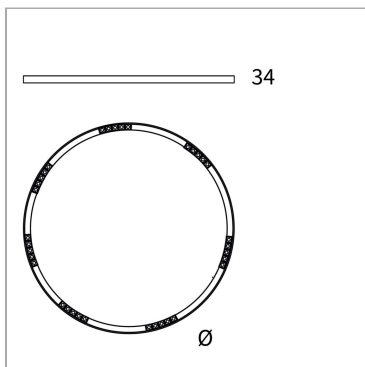

File Flex Circle Spot Ceiling 48V

code FXC04.930F/01

PRODUCT DESCRIPTION

File Flex is a patented products of Lucifero's made of versatile extruded aluminium profile, which can design infinite shapes. Its asymmetrical section is designed to realize unique lighting effects meanwhile ensuring optimal illumination levels. The linear LED source screened by a flexible opal extruded silicone diffuser creates seamless lighting effects. The system allows the use of blind modules, multi-optic from Leva series or adjustable spot from Spot Focus series Ø26 and Ø36

PRODUCT SPECS

Installation method	Ceiling surface mounted
Light source	LED
Absorbed power	35x2,2 W
Color temperature	3000K
Color rendering index CRI	>90
Optic	Flood 32°
Finishing	White box - black optic
Luminous flux of the product	6517 lm
Luminous efficiency	85 lm/W
MacAdam color tolerance	3
Life time estimate	60.000H L80 B10
Protocol	On/Off
Energy efficiency class	D
Weight	5.8 Kg
Dimension	Ø1200 mm
IP Grade	IP40
Protection Class	Class III appliance
Product Spec	Circular shape
Power supply/Transformer	Not included
Protocol	See power supply