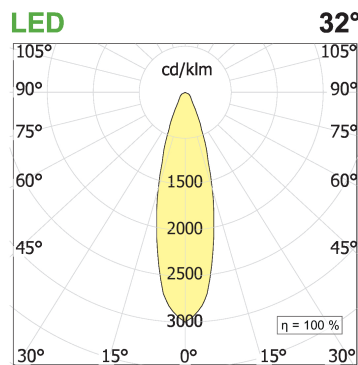

File Flex Circle Spot Ceiling 48V

code FXC04.930F/01