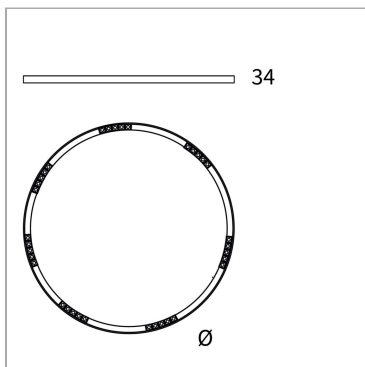

**File Flex Circle Spot Ceiling 48V**

code FXC04.930FD10/01

**PRODUCT DESCRIPTION**

File Flex is a patented products of Lucifero's made of versatile extruded aluminium profile, which can design infinite shapes. Its asymmetrical section is designed to realize unique lighting effects meanwhile ensuring optimal illumination levels. The linear LED source screened by a flexible opal extruded silicone diffuser creates seamless lighting effects. The system allows the use of blind modules, multi-optic from Leva series or adjustable spot from Spot Focus series Ø26 and Ø36

**PRODUCT SPECS**

Installation method	Ceiling surface mounted
Light source	LED
Absorbed power	35x2,2 W
Color temperature	3000K
Color rendering index CRI	>90
Optic	Flood 32°
Finishing	White box - black optic
Luminous flux of the product	6517 lm
Luminous efficiency	85 lm/W
MacAdam color tolerance	3
Life time estimate	60.000H L80 B10
Protocol	Dimmable 1-10V
Energy efficiency class	D
Weight	5.8 Kg
Dimension	Ø1200 mm
IP Grade	IP40
Protection Class	Class III appliance
Product Spec	Circular shape
Power supply/Transformer	Not included
Protocol	See power supply