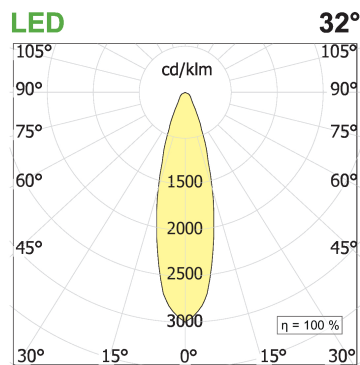

File Flex Circle Spot Ceiling 48V

code FXC04.930FD10/01