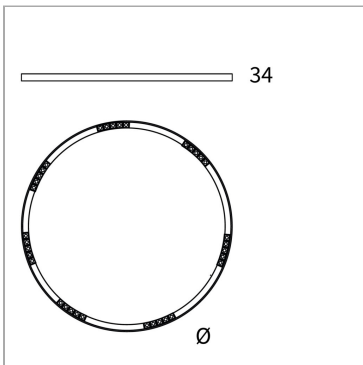

File Flex Circle Spot Ceiling 48V

code FXC04.930WD/01

PRODUCT DESCRIPTION

File Flex is a patented products of Lucifero's made of versatile extruded aluminium profile, which can design infinite shapes. Its asymmetrical section is designed to realize unique lighting effects meanwhile ensuring optimal illumination levels. The linear LED source screened by a flexible opal extruded silicone diffuser creates seamless lighting effects. The system allows the use of blind modules, multi-optic from Leva series or adjustable spot from Spot Focus series Ø26 and Ø36

PRODUCT SPECS

Installation method	Ceiling surface mounted
Light source	LED
Absorbed power	35x2,2 W
Color temperature	3000K
Color rendering index CRI	>90
Optic	Wide 50°
Finishing	White box - black optic
Luminous flux of the product	5796 lm
Luminous efficiency	75 lm/W
MacAdam color tolerance	3
Life time estimate	60.000H L80 B10
Protocol	Dimmable Dali
Energy efficiency class	D
Weight	5.8 Kg
Dimension	Ø1200 mm
IP Grade	IP40
Protection Class	Class III appliance
Product Spec	Circular shape
Power supply/Transformer	Not included
Protocol	See power supply