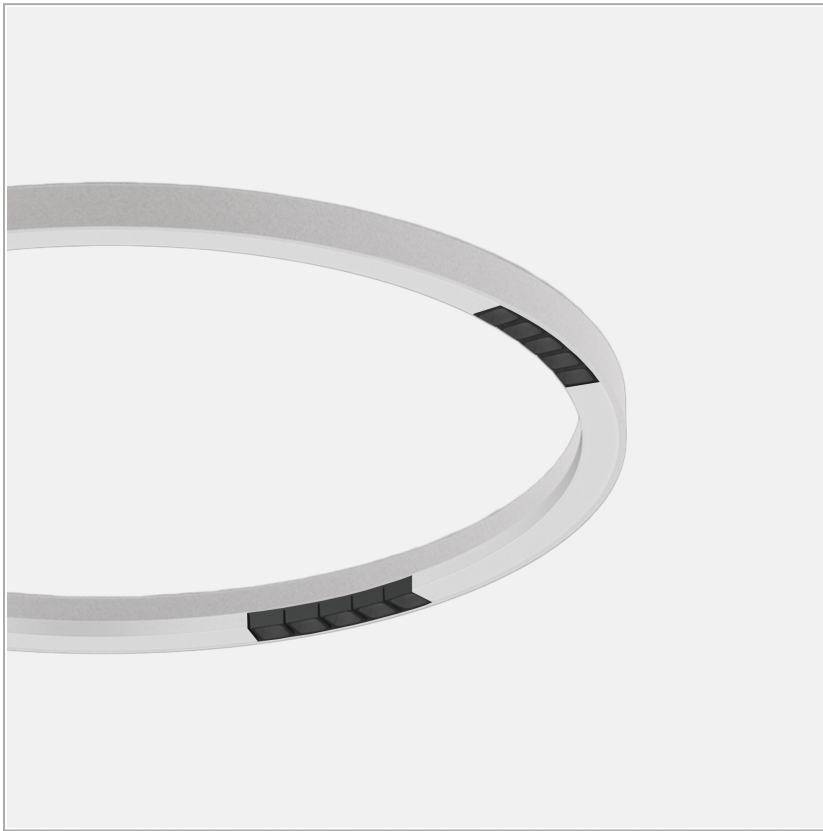

File Flex Circle Spot Ceiling 48V

code FXC04.930WD/01

PRODUCT DESCRIPTION

File Flex is a patented products of Lucifero's made of versatile extruded aluminium profile, which can design infinite shapes. Its asymmetrical section is designed to realize unique lighting effects meanwhile ensuring optimal illumination levels. The linear LED source screened by a flexible opal extruded silicone diffuser creates seamless lighting effects. The system allows the use of blind modules, multi-optic from Leva series or adjustable spot from Spot Focus series Ø26 and Ø36

PRODUCT SPECS

Installation method	Ceiling surface mounted
Light source	LED
Absorbed power	35x2,2 W
Color temperature	3000K
Color rendering index CRI	>90
Optic	Wide 50°
Finishing	White box - black optic
Luminous flux of the product	5796 lm
Luminous efficiency	75 lm/W
MacAdam color tolerance	3
Life time estimate	60.000H L80 B10
Protocol	Dimmable Dali
Energy efficiency class	D
Weight	5.8 Kg
Dimension	Ø1200 mm
IP Grade	IP40
Protection Class	Class III appliance
Product Spec	Circular shape
Power supply/Transformer	Not included
Protocol	See power supply