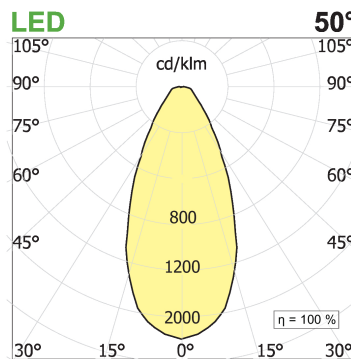

File Flex Circle Spot Ceiling 48V

code FXC04.930WD/01