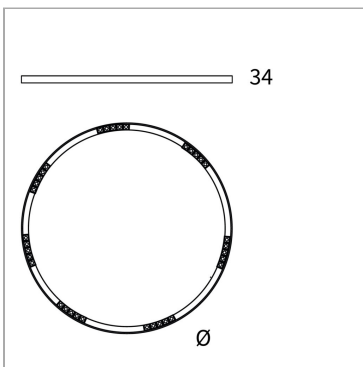

**File Flex Circle Spot Ceiling 48V**

code FXC04.940S/01

**PRODUCT DESCRIPTION**

File Flex is a patented products of Lucifero's made of versatile extruded aluminium profile, which can design infinite shapes. Its asymmetrical section is designed to realize unique lighting effects meanwhile ensuring optimal illumination levels. The linear LED source screened by a flexible opal extruded silicone diffuser creates seamless lighting effects. The system allows the use of blind modules, multi-optic from Leva series or adjustable spot from Spot Focus series Ø26 and Ø36

**PRODUCT SPECS**

Installation method	Ceiling surface mounted
Light source	LED
Absorbed power	35x2,2 W
Color temperature	4000K
Color rendering index CRI	>90
Optic	Spot 20°
Finishing	White box - black optic
Luminous flux of the product	7162 lm
Luminous efficiency	93 lm/W
MacAdam color tolerance	3
Life time estimate	60.000H L80 B10
Protocol	On/Off
Energy efficiency class	D
Weight	5.8 Kg
Dimension	Ø1200 mm
IP Grade	IP40
Protection Class	Class III appliance
Product Spec	Circular shape
Power supply/Transformer	Not included
Protocol	See power supply