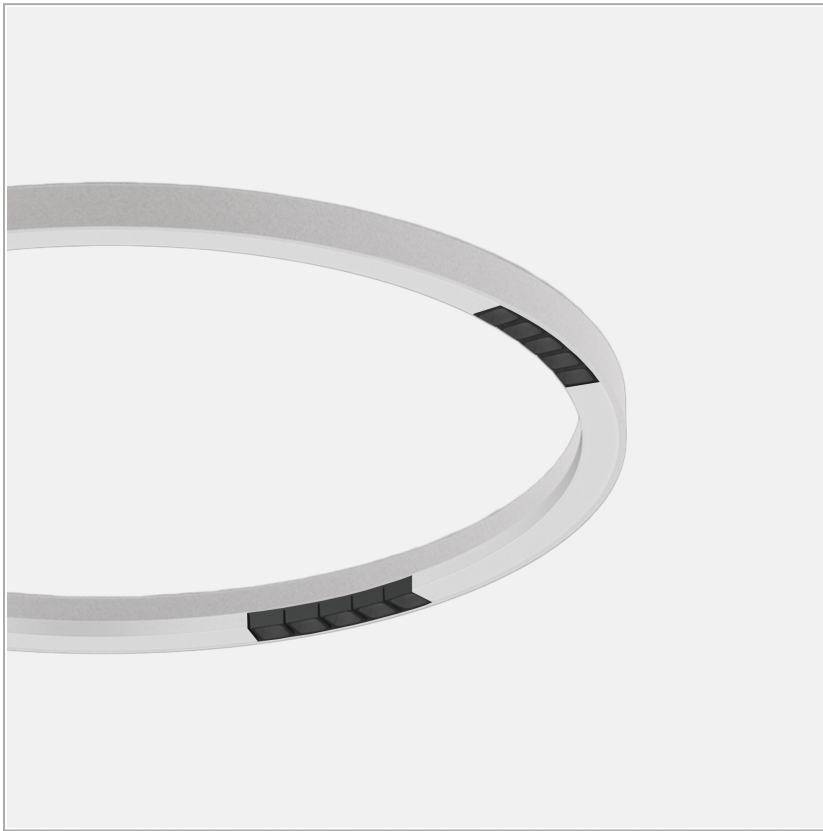

**File Flex Circle Spot Ceiling 48V**

code FXC04.940S/01

**PRODUCT DESCRIPTION**

File Flex is a patented products of Lucifero's made of versatile extruded aluminium profile, which can design infinite shapes. Its asymmetrical section is designed to realize unique lighting effects meanwhile ensuring optimal illumination levels. The linear LED source screened by a flexible opal extruded silicone diffuser creates seamless lighting effects. The system allows the use of blind modules, multi-optic from Leva series or adjustable spot from Spot Focus series Ø26 and Ø36

**PRODUCT SPECS**

Installation method	Ceiling surface mounted
Light source	LED
Absorbed power	35x2,2 W
Color temperature	4000K
Color rendering index CRI	>90
Optic	Spot 20°
Finishing	White box - black optic
Luminous flux of the product	7162 lm
Luminous efficiency	93 lm/W
MacAdam color tolerance	3
Life time estimate	60.000H L80 B10
Protocol	On/Off
Energy efficiency class	D
Weight	5.8 Kg
Dimension	Ø1200 mm
IP Grade	IP40
Protection Class	Class III appliance
Product Spec	Circular shape
Power supply/Transformer	Not included
Protocol	See power supply