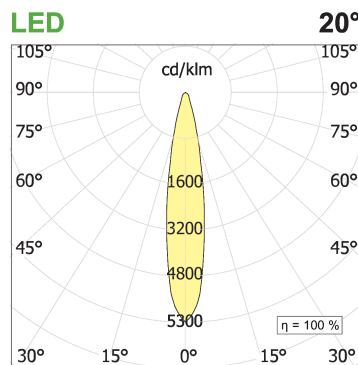

File Flex Circle Spot Ceiling 48V

code FXC04.940S/01