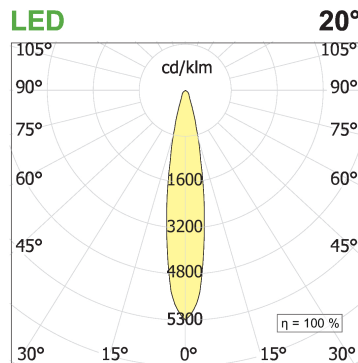

File Flex Circle Spot Ceiling 48V

code FXC04.940SD/01

PRODUCT DESCRIPTION

File Flex is a patented products of Lucifero's made of versatile extruded aluminium profile, which can design infinite shapes. Its asymmetrical section is designed to realize unique lighting effects meanwhile ensuring optimal illumination levels. The linear LED source screened by a flexible opal extruded silicone diffuser creates seamless lighting effects. The system allows the use of blind modules, multi-optic from Leva series or adjustable spot from Spot Focus series Ø26 and Ø36

PRODUCT SPECS

Installation method	Ceiling surface mounted
Light source	LED
Absorbed power	35x2,2 W
Color temperature	4000K
Color rendering index CRI	>90
Optic	Spot 20°
Finishing	White box - black optic
Luminous flux of the product	7162 lm
Luminous efficiency	93 lm/W
MacAdam color tolerance	3
Life time estimate	60.000H L80 B10
Protocol	Dimmable Dali
Energy efficiency class	D
Weight	5.8 Kg
Dimension	Ø1200 mm
IP Grade	IP40
Protection Class	Class III appliance
Product Spec	Circular shape
Power supply/Transformer	Not included
Protocol	See power supply