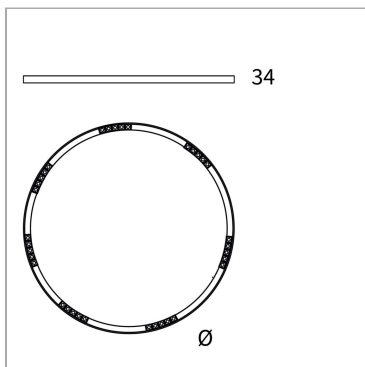

File Flex Circle Spot Ceiling 48V

code FXC04.940SD/01

PRODUCT DESCRIPTION

File Flex is a patented products of Lucifero's made of versatile extruded aluminium profile, which can design infinite shapes. Its asymmetrical section is designed to realize unique lighting effects meanwhile ensuring optimal illumination levels. The linear LED source screened by a flexible opal extruded silicone diffuser creates seamless lighting effects. The system allows the use of blind modules, multi-optic from Leva series or adjustable spot from Spot Focus series Ø26 and Ø36

PRODUCT SPECS

Installation method	Ceiling surface mounted
Light source	LED
Absorbed power	35x2,2 W
Color temperature	4000K
Color rendering index CRI	>90
Optic	Spot 20°
Finishing	White box - black optic
Luminous flux of the product	7162 lm
Luminous efficiency	93 lm/W
MacAdam color tolerance	3
Life time estimate	60.000H L80 B10
Protocol	Dimmable Dali
Energy efficiency class	D
Weight	5.8 Kg
Dimension	Ø1200 mm
IP Grade	IP40
Protection Class	Class III appliance
Product Spec	Circular shape
Power supply/Transformer	Not included
Protocol	See power supply