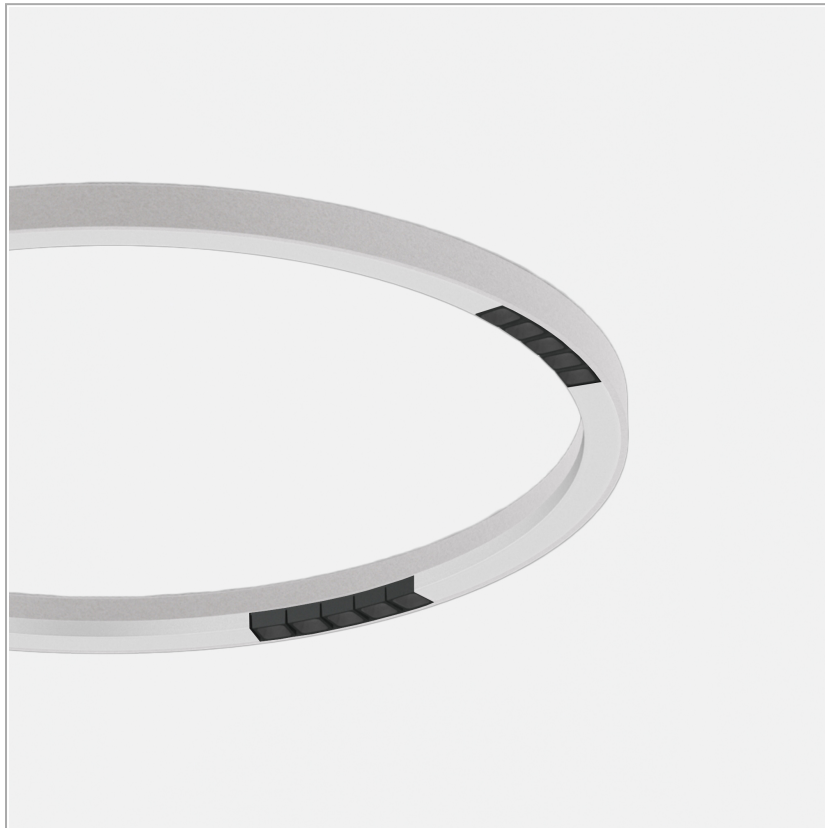

File Flex Circle Spot Ceiling 48V

code FXC04.940W/01

PRODUCT DESCRIPTION

File Flex is a patented products of Lucifero's made of versatile extruded aluminium profile, which can design infinite shapes. Its asymmetrical section is designed to realize unique lighting effects meanwhile ensuring optimal illumination levels. The linear LED source screened by a flexible opal extruded silicone diffuser creates seamless lighting effects. The system allows the use of blind modules, multi-optic from Leva series or adjustable spot from Spot Focus series Ø26 and Ø36

PRODUCT SPECS

Installation method	Ceiling surface mounted
Light source	LED
Absorbed power	35x2,2 W
Color temperature	4000K
Color rendering index CRI	>90
Optic	Wide 50°
Finishing	White box - black optic
Luminous flux of the product	5929 lm
Luminous efficiency	77 lm/W
MacAdam color tolerance	3
Life time estimate	60.000H L80 B10
Protocol	On/Off
Energy efficiency class	D
Weight	5.8 Kg
Dimension	Ø1200 mm
IP Grade	IP40
Protection Class	Class III appliance
Product Spec	Circular shape
Power supply/Transformer	Not included
Protocol	See power supply