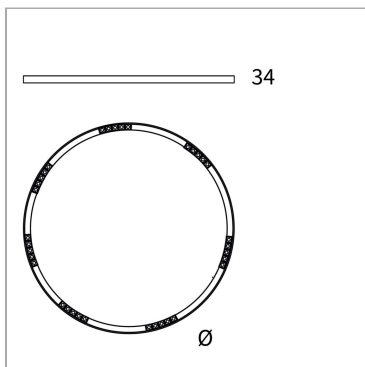

File Flex Circle Spot Ceiling 48V

code FXC04.940W/01

PRODUCT DESCRIPTION

File Flex is a patented products of Lucifero's made of versatile extruded aluminium profile, which can design infinite shapes. Its asymmetrical section is designed to realize unique lighting effects meanwhile ensuring optimal illumination levels. The linear LED source screened by a flexible opal extruded silicone diffuser creates seamless lighting effects. The system allows the use of blind modules, multi-optic from Leva series or adjustable spot from Spot Focus series Ø26 and Ø36

PRODUCT SPECS

Installation method	Ceiling surface mounted
Light source	LED
Absorbed power	35x2,2 W
Color temperature	4000K
Color rendering index CRI	>90
Optic	Wide 50°
Finishing	White box - black optic
Luminous flux of the product	5929 lm
Luminous efficiency	77 lm/W
MacAdam color tolerance	3
Life time estimate	60.000H L80 B10
Protocol	On/Off
Energy efficiency class	D
Weight	5.8 Kg
Dimension	Ø1200 mm
IP Grade	IP40
Protection Class	Class III appliance
Product Spec	Circular shape
Power supply/Transformer	Not included
Protocol	See power supply