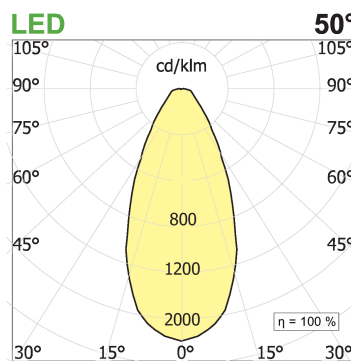

File Flex Circle Spot Ceiling 48V

code FXC04.940W/01