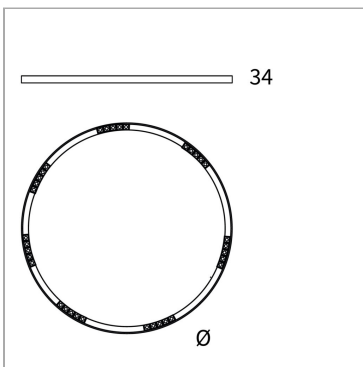

File Flex Circle Spot Ceiling 48V

code FXC04.940WD/01

PRODUCT DESCRIPTION

File Flex is a patented products of Lucifero's made of versatile extruded aluminium profile, which can design infinite shapes. Its asymmetrical section is designed to realize unique lighting effects meanwhile ensuring optimal illumination levels. The linear LED source screened by a flexible opal extruded silicone diffuser creates seamless lighting effects. The system allows the use of blind modules, multi-optic from Leva series or adjustable spot from Spot Focus series Ø26 and Ø36

PRODUCT SPECS

Installation method	Ceiling surface mounted
Light source	LED
Absorbed power	35x2,2 W
Color temperature	4000K
Color rendering index CRI	>90
Optic	Wide 50°
Finishing	White box - black optic
Luminous flux of the product	5929 lm
Luminous efficiency	77 lm/W
MacAdam color tolerance	3
Life time estimate	60.000H L80 B10
Protocol	Dimmable Dali
Energy efficiency class	D
Weight	5.8 Kg
Dimension	Ø1200 mm
IP Grade	IP40
Protection Class	Class III appliance
Product Spec	Circular shape
Power supply/Transformer	Not included
Protocol	See power supply