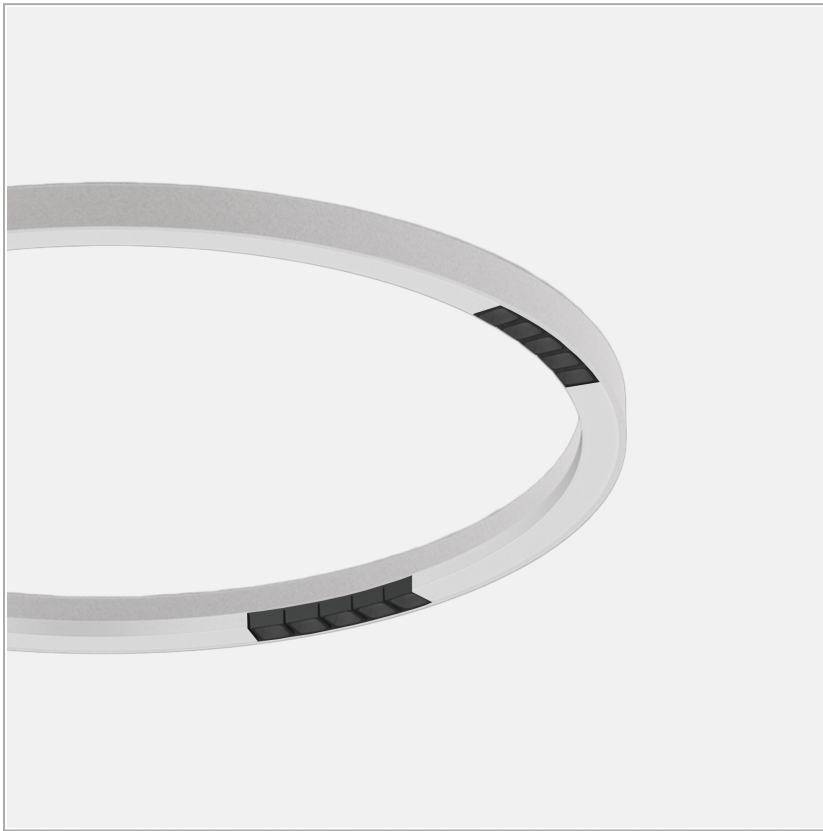

File Flex Circle Spot Ceiling 48V

code FXC04.940WD/01

PRODUCT DESCRIPTION

File Flex is a patented products of Lucifero's made of versatile extruded aluminium profile, which can design infinite shapes. Its asymmetrical section is designed to realize unique lighting effects meanwhile ensuring optimal illumination levels. The linear LED source screened by a flexible opal extruded silicone diffuser creates seamless lighting effects. The system allows the use of blind modules, multi-optic from Leva series or adjustable spot from Spot Focus series Ø26 and Ø36

PRODUCT SPECS

Installation method	Ceiling surface mounted
Light source	LED
Absorbed power	35x2,2 W
Color temperature	4000K
Color rendering index CRI	>90
Optic	Wide 50°
Finishing	White box - black optic
Luminous flux of the product	5929 lm
Luminous efficiency	77 lm/W
MacAdam color tolerance	3
Life time estimate	60.000H L80 B10
Protocol	Dimmable Dali
Energy efficiency class	D
Weight	5.8 Kg
Dimension	Ø1200 mm
IP Grade	IP40
Protection Class	Class III appliance
Product Spec	Circular shape
Power supply/Transformer	Not included
Protocol	See power supply