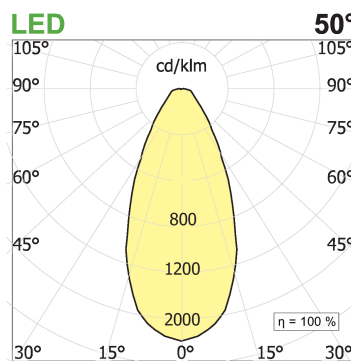

File Flex Circle Spot Ceiling 48V

code FXC04.940WD/01