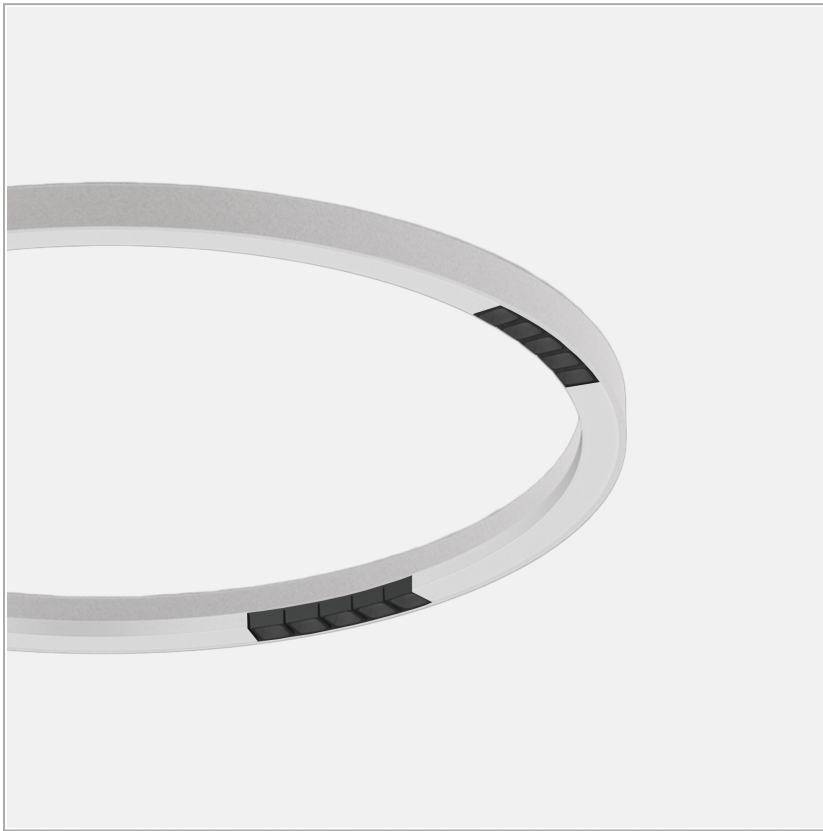

File Flex Circle Spot Ceiling 48V

code FXC04.940WD10/01

PRODUCT DESCRIPTION

File Flex is a patented products of Lucifero's made of versatile extruded aluminium profile, which can design infinite shapes. Its asymmetrical section is designed to realize unique lighting effects meanwhile ensuring optimal illumination levels. The linear LED source screened by a flexible opal extruded silicone diffuser creates seamless lighting effects. The system allows the use of blind modules, multi-optic from Leva series or adjustable spot from Spot Focus series Ø26 and Ø36

PRODUCT SPECS

Installation method	Ceiling surface mounted
Light source	LED
Absorbed power	35x2,2 W
Color temperature	4000K
Color rendering index CRI	>90
Optic	Wide 50°
Finishing	White box - black optic
Luminous flux of the product	5929 lm
Luminous efficiency	77 lm/W
MacAdam color tolerance	3
Life time estimate	60.000H L80 B10
Protocol	Dimmable 1-10V
Energy efficiency class	D
Weight	5.8 Kg
Dimension	Ø1200 mm
IP Grade	IP40
Protection Class	Class III appliance
Product Spec	Circular shape
Power supply/Transformer	Not included
Protocol	See power supply