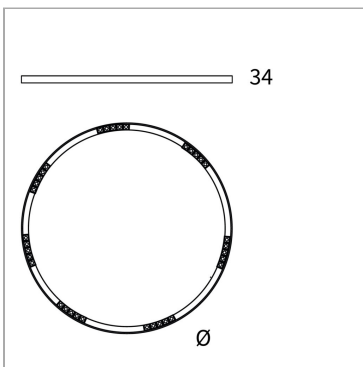

File Flex Circle Spot Ceiling 48V

code FXC04.940WD10/01

PRODUCT DESCRIPTION

File Flex is a patented products of Lucifero's made of versatile extruded aluminium profile, which can design infinite shapes. Its asymmetrical section is designed to realize unique lighting effects meanwhile ensuring optimal illumination levels. The linear LED source screened by a flexible opal extruded silicone diffuser creates seamless lighting effects. The system allows the use of blind modules, multi-optic from Leva series or adjustable spot from Spot Focus series Ø26 and Ø36

PRODUCT SPECS

Installation method	Ceiling surface mounted
Light source	LED
Absorbed power	35x2,2 W
Color temperature	4000K
Color rendering index CRI	>90
Optic	Wide 50°
Finishing	White box - black optic
Luminous flux of the product	5929 lm
Luminous efficiency	77 lm/W
MacAdam color tolerance	3
Life time estimate	60.000H L80 B10
Protocol	Dimmable 1-10V
Energy efficiency class	D
Weight	5.8 Kg
Dimension	Ø1200 mm
IP Grade	IP40
Protection Class	Class III appliance
Product Spec	Circular shape
Power supply/Transformer	Not included
Protocol	See power supply