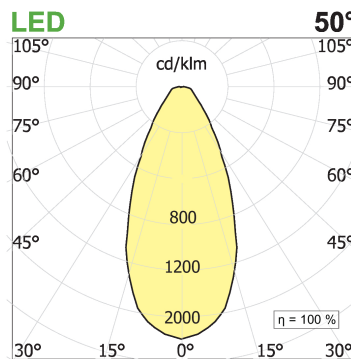

File Flex Circle Spot Ceiling 48V

code FXC04.940WD10/01