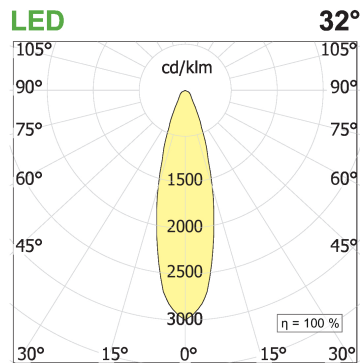

File Flex Circle Spot Ceiling 48V

code FXC05.927FD/01