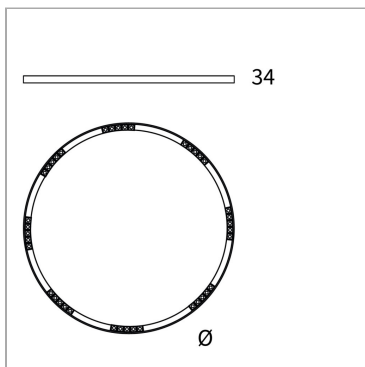

**File Flex Circle Spot Ceiling 48V**

code FXC05.927FD/01

**PRODUCT DESCRIPTION**

File Flex is a patented products of Lucifero's made of versatile extruded aluminium profile, which can design infinite shapes. Its asymmetrical section is designed to realize unique lighting effects meanwhile ensuring optimal illumination levels. The linear LED source screened by a flexible opal extruded silicone diffuser creates seamless lighting effects. The system allows the use of blind modules, multi-optic from Leva series or adjustable spot from Spot Focus series Ø26 and Ø36

**PRODUCT SPECS**

Installation method	Ceiling surface mounted
Light source	LED
Absorbed power	40x2,2 W
Color temperature	2700K
Color rendering index CRI	>90
Optic	Flood 32°
Finishing	White box - black optic
Luminous flux of the product	7380 lm
Luminous efficiency	84 lm/W
MacAdam color tolerance	3
Life time estimate	60.000H L80 B10
Protocol	Dimmable Dali
Energy efficiency class	D
Weight	7.9 Kg
Dimension	Ø1500 mm
IP Grade	IP40
Protection Class	Class III appliance
Product Spec	Circular shape
Power supply/Transformer	Not included
Protocol	See power supply