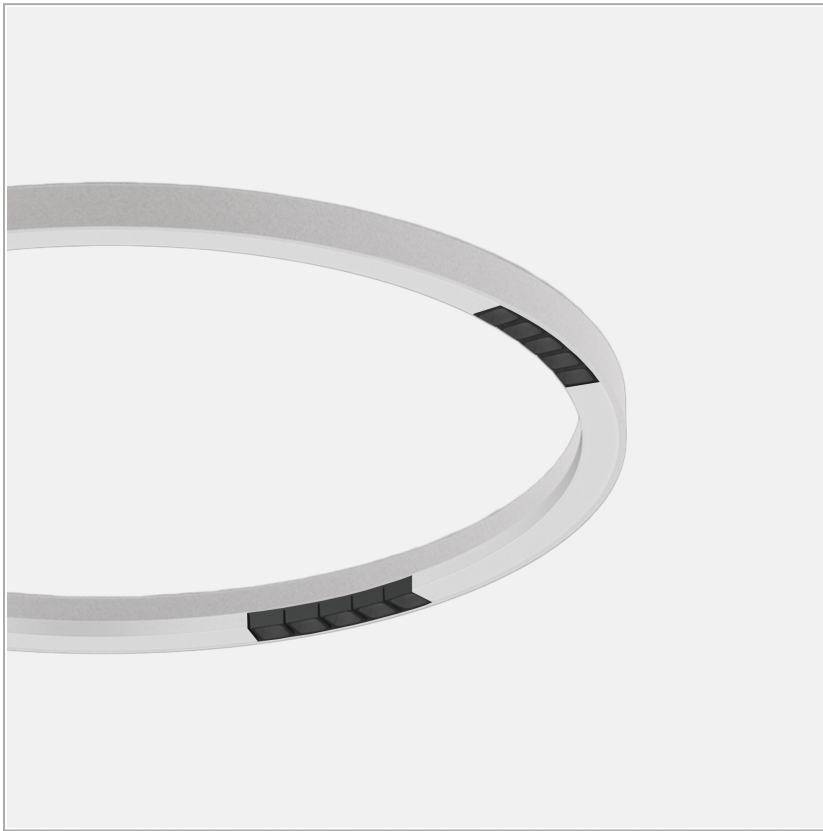

File Flex Circle Spot Ceiling 48V

code FXC05.927S/01

PRODUCT DESCRIPTION

File Flex is a patented products of Lucifero's made of versatile extruded aluminium profile, which can design infinite shapes. Its asymmetrical section is designed to realize unique lighting effects meanwhile ensuring optimal illumination levels. The linear LED source screened by a flexible opal extruded silicone diffuser creates seamless lighting effects. The system allows the use of blind modules, multi-optic from Leva series or adjustable spot from Spot Focus series Ø26 and Ø36

PRODUCT SPECS

Installation method	Ceiling surface mounted
Light source	LED
Absorbed power	40x2,2 W
Color temperature	2700K
Color rendering index CRI	>90
Optic	Spot 20°
Finishing	White box - black optic
Luminous flux of the product	7927 lm
Luminous efficiency	90 lm/W
MacAdam color tolerance	3
Life time estimate	60.000H L80 B10
Protocol	On/Off
Energy efficiency class	D
Weight	7.9 Kg
Dimension	Ø1500 mm
IP Grade	IP40
Protection Class	Class III appliance
Product Spec	Circular shape
Power supply/Transformer	Not included
Protocol	See power supply