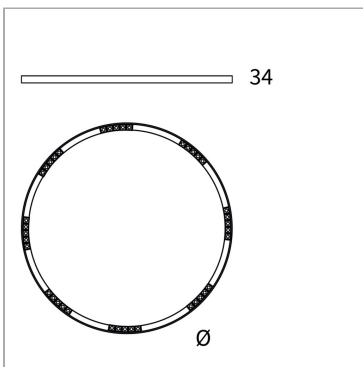

File Flex Circle Spot Ceiling 48V

code FXC05.927S/01

PRODUCT DESCRIPTION

File Flex is a patented products of Lucifero's made of versatile extruded aluminium profile, which can design infinite shapes. Its asymmetrical section is designed to realize unique lighting effects meanwhile ensuring optimal illumination levels. The linear LED source screened by a flexible opal extruded silicone diffuser creates seamless lighting effects. The system allows the use of blind modules, multi-optic from Leva series or adjustable spot from Spot Focus series Ø26 and Ø36

PRODUCT SPECS

Installation method	Ceiling surface mounted
Light source	LED
Absorbed power	40x2,2 W
Color temperature	2700K
Color rendering index CRI	>90
Optic	Spot 20°
Finishing	White box - black optic
Luminous flux of the product	7927 lm
Luminous efficiency	90 lm/W
MacAdam color tolerance	3
Life time estimate	60.000H L80 B10
Protocol	On/Off
Energy efficiency class	D
Weight	7.9 Kg
Dimension	Ø1500 mm
IP Grade	IP40
Protection Class	Class III appliance
Product Spec	Circular shape
Power supply/Transformer	Not included
Protocol	See power supply