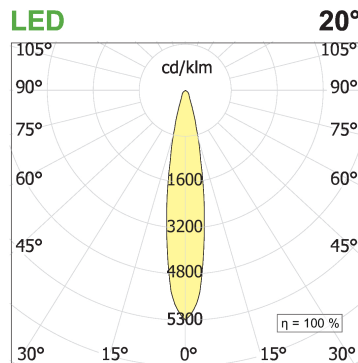

File Flex Circle Spot Ceiling 48V

code FXC05.927S/01

PRODUCT DESCRIPTION

File Flex is a patented products of Lucifero's made of versatile extruded aluminium profile, which can design infinite shapes. Its asymmetrical section is designed to realize unique lighting effects meanwhile ensuring optimal illumination levels. The linear LED source screened by a flexible opal extruded silicone diffuser creates seamless lighting effects. The system allows the use of blind modules, multi-optic from Leva series or adjustable spot from Spot Focus series Ø26 and Ø36

PRODUCT SPECS

Installation method	Ceiling surface mounted
Light source	LED
Absorbed power	40x2,2 W
Color temperature	2700K
Color rendering index CRI	>90
Optic	Spot 20°
Finishing	White box - black optic
Luminous flux of the product	7927 lm
Luminous efficiency	90 lm/W
MacAdam color tolerance	3
Life time estimate	60.000H L80 B10
Protocol	On/Off
Energy efficiency class	D
Weight	7.9 Kg
Dimension	Ø1500 mm
IP Grade	IP40
Protection Class	Class III appliance
Product Spec	Circular shape
Power supply/Transformer	Not included
Protocol	See power supply