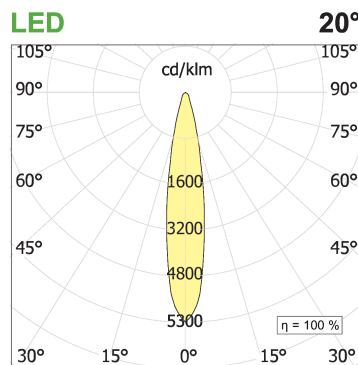

File Flex Circle Spot Ceiling 48V

code FXC05.927SD/01

PRODUCT DESCRIPTION

File Flex is a patented products of Lucifero's made of versatile extruded aluminium profile, which can design infinite shapes. Its asymmetrical section is designed to realize unique lighting effects meanwhile ensuring optimal illumination levels. The linear LED source screened by a flexible opal extruded silicone diffuser creates seamless lighting effects. The system allows the use of blind modules, multi-optic from Leva series or adjustable spot from Spot Focus series Ø26 and Ø36

PRODUCT SPECS

Installation method	Ceiling surface mounted
Light source	LED
Absorbed power	40x2,2 W
Color temperature	2700K
Color rendering index CRI	>90
Optic	Spot 20°
Finishing	White box - black optic
Luminous flux of the product	7927 lm
Luminous efficiency	90 lm/W
MacAdam color tolerance	3
Life time estimate	60.000H L80 B10
Protocol	Dimmable Dali
Energy efficiency class	D
Weight	7.9 Kg
Dimension	Ø1500 mm
IP Grade	IP40
Protection Class	Class III appliance
Product Spec	Circular shape
Power supply/Transformer	Not included
Protocol	See power supply