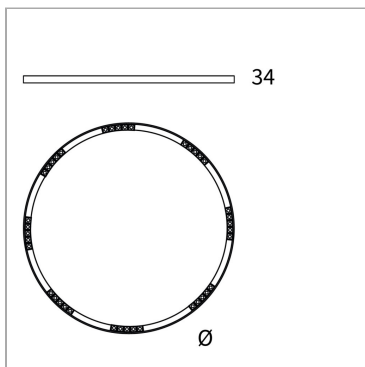

File Flex Circle Spot Ceiling 48V

code FXC05.927SD/01

PRODUCT DESCRIPTION

File Flex is a patented products of Lucifero's made of versatile extruded aluminium profile, which can design infinite shapes. Its asymmetrical section is designed to realize unique lighting effects meanwhile ensuring optimal illumination levels. The linear LED source screened by a flexible opal extruded silicone diffuser creates seamless lighting effects. The system allows the use of blind modules, multi-optic from Leva series or adjustable spot from Spot Focus series Ø26 and Ø36

PRODUCT SPECS

Installation method	Ceiling surface mounted
Light source	LED
Absorbed power	40x2,2 W
Color temperature	2700K
Color rendering index CRI	>90
Optic	Spot 20°
Finishing	White box - black optic
Luminous flux of the product	7927 lm
Luminous efficiency	90 lm/W
MacAdam color tolerance	3
Life time estimate	60.000H L80 B10
Protocol	Dimmable Dali
Energy efficiency class	D
Weight	7.9 Kg
Dimension	Ø1500 mm
IP Grade	IP40
Protection Class	Class III appliance
Product Spec	Circular shape
Power supply/Transformer	Not included
Protocol	See power supply