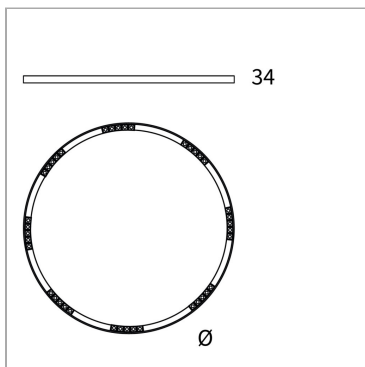

File Flex Circle Spot Ceiling 48V

code FXC05.927W/01

PRODUCT DESCRIPTION

File Flex is a patented products of Lucifero's made of versatile extruded aluminium profile, which can design infinite shapes. Its asymmetrical section is designed to realize unique lighting effects meanwhile ensuring optimal illumination levels. The linear LED source screened by a flexible opal extruded silicone diffuser creates seamless lighting effects. The system allows the use of blind modules, multi-optic from Leva series or adjustable spot from Spot Focus series Ø26 and Ø36

PRODUCT SPECS

Installation method	Ceiling surface mounted
Light source	LED
Absorbed power	40x2,2 W
Color temperature	2700K
Color rendering index CRI	>90
Optic	Wide 50°
Finishing	White box - black optic
Luminous flux of the product	6563 lm
Luminous efficiency	75 lm/W
MacAdam color tolerance	3
Life time estimate	60.000H L80 B10
Protocol	On/Off
Energy efficiency class	D
Weight	7.9 Kg
Dimension	Ø1500 mm
IP Grade	IP40
Protection Class	Class III appliance
Product Spec	Circular shape
Power supply/Transformer	Not included
Protocol	See power supply