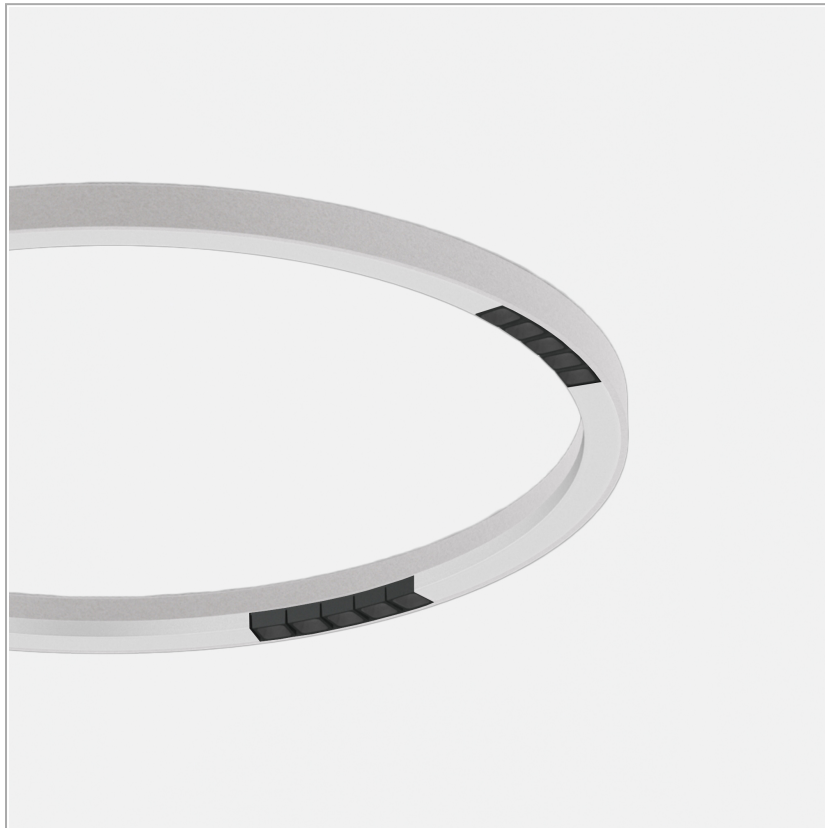

File Flex Circle Spot Ceiling 48V

code FXC05.927W/01

PRODUCT DESCRIPTION

File Flex is a patented products of Lucifero's made of versatile extruded aluminium profile, which can design infinite shapes. Its asymmetrical section is designed to realize unique lighting effects meanwhile ensuring optimal illumination levels. The linear LED source screened by a flexible opal extruded silicone diffuser creates seamless lighting effects. The system allows the use of blind modules, multi-optic from Leva series or adjustable spot from Spot Focus series Ø26 and Ø36

PRODUCT SPECS

Installation method	Ceiling surface mounted
Light source	LED
Absorbed power	40x2,2 W
Color temperature	2700K
Color rendering index CRI	>90
Optic	Wide 50°
Finishing	White box - black optic
Luminous flux of the product	6563 lm
Luminous efficiency	75 lm/W
MacAdam color tolerance	3
Life time estimate	60.000H L80 B10
Protocol	On/Off
Energy efficiency class	D
Weight	7.9 Kg
Dimension	Ø1500 mm
IP Grade	IP40
Protection Class	Class III appliance
Product Spec	Circular shape
Power supply/Transformer	Not included
Protocol	See power supply