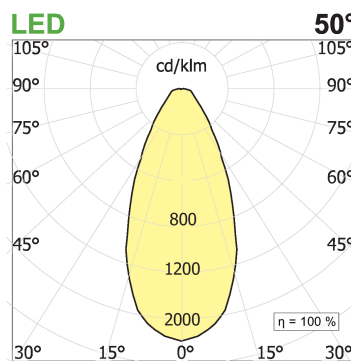

File Flex Circle Spot Ceiling 48V

code FXC05.927W/01