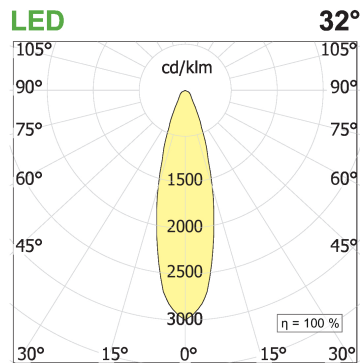

File Flex Circle Spot Ceiling 48V

code FXC05.930FD/01