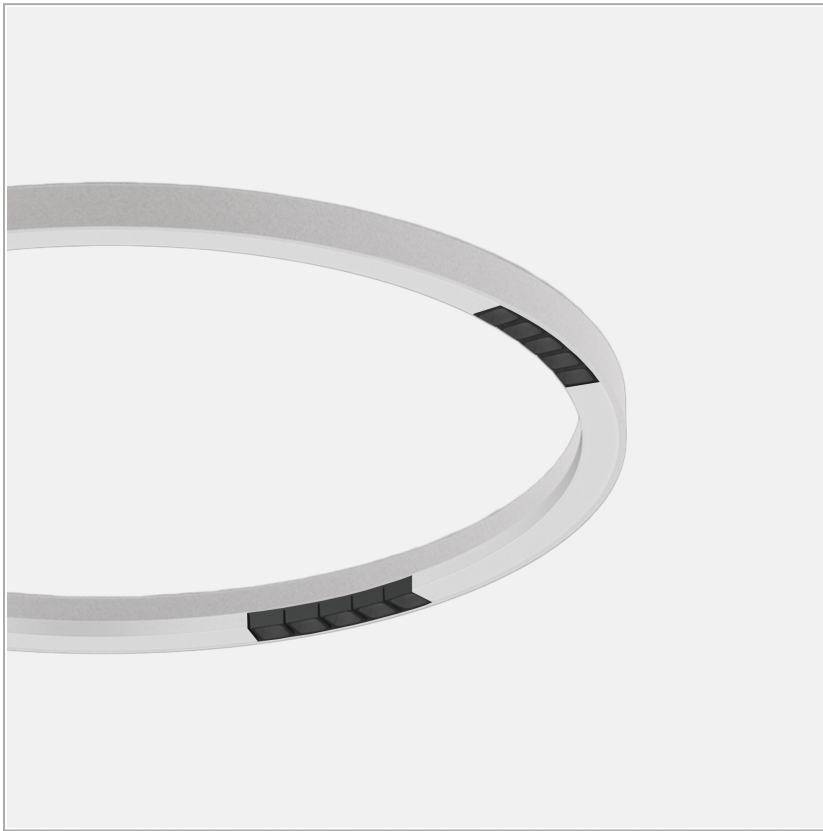

File Flex Circle Spot Ceiling 48V

code FXC05.930FD/01

PRODUCT DESCRIPTION

File Flex is a patented products of Lucifero's made of versatile extruded aluminium profile, which can design infinite shapes. Its asymmetrical section is designed to realize unique lighting effects meanwhile ensuring optimal illumination levels. The linear LED source screened by a flexible opal extruded silicone diffuser creates seamless lighting effects. The system allows the use of blind modules, multi-optic from Leva series or adjustable spot from Spot Focus series Ø26 and Ø36

PRODUCT SPECS

| | |
|------------------------------|-------------------------|
| Installation method | Ceiling surface mounted |
| Light source | LED |
| Absorbed power | 40x2,2 W |
| Color temperature | 3000K |
| Color rendering index CRI | >90 |
| Optic | Flood 32° |
| Finishing | White box - black optic |
| Luminous flux of the product | 7448 lm |
| Luminous efficiency | 85 lm/W |
| MacAdam color tolerance | 3 |
| Life time estimate | 60.000H L80 B10 |
| Protocol | Dimmable Dali |
| Energy efficiency class | D |
| Weight | 7.9 Kg |
| Dimension | Ø1500 mm |
| IP Grade | IP40 |
| Protection Class | Class III appliance |
| Product Spec | Circular shape |
| Power supply/Transformer | Not included |
| Protocol | See power supply |