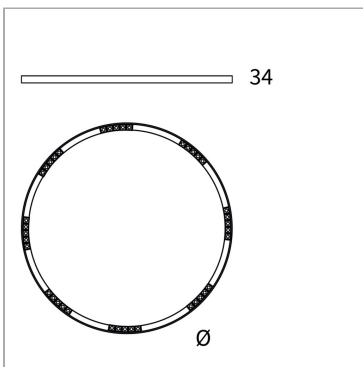

File Flex Circle Spot Ceiling 48V

code FXC05.930FD/01

PRODUCT DESCRIPTION

File Flex is a patented products of Lucifero's made of versatile extruded aluminium profile, which can design infinite shapes. Its asymmetrical section is designed to realize unique lighting effects meanwhile ensuring optimal illumination levels. The linear LED source screened by a flexible opal extruded silicone diffuser creates seamless lighting effects. The system allows the use of blind modules, multi-optic from Leva series or adjustable spot from Spot Focus series Ø26 and Ø36

PRODUCT SPECS

| | |
|------------------------------|-------------------------|
| Installation method | Ceiling surface mounted |
| Light source | LED |
| Absorbed power | 40x2,2 W |
| Color temperature | 3000K |
| Color rendering index CRI | >90 |
| Optic | Flood 32° |
| Finishing | White box - black optic |
| Luminous flux of the product | 7448 lm |
| Luminous efficiency | 85 lm/W |
| MacAdam color tolerance | 3 |
| Life time estimate | 60.000H L80 B10 |
| Protocol | Dimmable Dali |
| Energy efficiency class | D |
| Weight | 7.9 Kg |
| Dimension | Ø1500 mm |
| IP Grade | IP40 |
| Protection Class | Class III appliance |
| Product Spec | Circular shape |
| Power supply/Transformer | Not included |
| Protocol | See power supply |