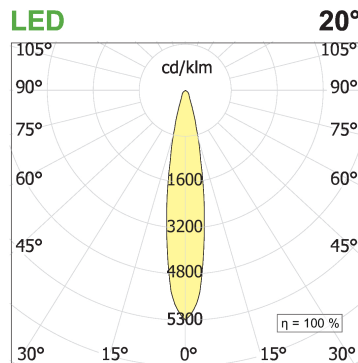

**File Flex Circle Spot Ceiling 48V**

code FXC05.930S/01

**PRODUCT DESCRIPTION**

File Flex is a patented products of Lucifero's made of versatile extruded aluminium profile, which can design infinite shapes. Its asymmetrical section is designed to realize unique lighting effects meanwhile ensuring optimal illumination levels. The linear LED source screened by a flexible opal extruded silicone diffuser creates seamless lighting effects. The system allows the use of blind modules, multi-optic from Leva series or adjustable spot from Spot Focus series Ø26 and Ø36

**PRODUCT SPECS**

Installation method	Ceiling surface mounted
Light source	LED
Absorbed power	40x2,2 W
Color temperature	3000K
Color rendering index CRI	>90
Optic	Spot 20°
Finishing	White box - black optic
Luminous flux of the product	8000 lm
Luminous efficiency	91 lm/W
MacAdam color tolerance	3
Life time estimate	60.000H L80 B10
Protocol	On/Off
Energy efficiency class	D
Weight	7.9 Kg
Dimension	Ø1500 mm
IP Grade	IP40
Protection Class	Class III appliance
Product Spec	Circular shape
Power supply/Transformer	Not included
Protocol	See power supply