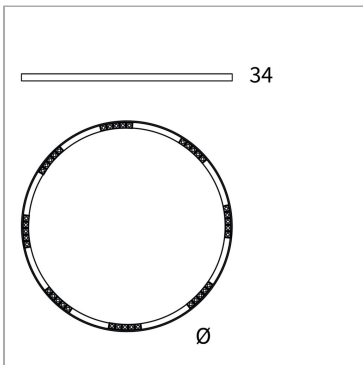

**File Flex Circle Spot Ceiling 48V**

code FXC05.930S/01

**PRODUCT DESCRIPTION**

File Flex is a patented products of Lucifero's made of versatile extruded aluminium profile, which can design infinite shapes. Its asymmetrical section is designed to realize unique lighting effects meanwhile ensuring optimal illumination levels. The linear LED source screened by a flexible opal extruded silicone diffuser creates seamless lighting effects. The system allows the use of blind modules, multi-optic from Leva series or adjustable spot from Spot Focus series Ø26 and Ø36

**PRODUCT SPECS**

Installation method	Ceiling surface mounted
Light source	LED
Absorbed power	40x2,2 W
Color temperature	3000K
Color rendering index CRI	>90
Optic	Spot 20°
Finishing	White box - black optic
Luminous flux of the product	8000 lm
Luminous efficiency	91 lm/W
MacAdam color tolerance	3
Life time estimate	60.000H L80 B10
Protocol	On/Off
Energy efficiency class	D
Weight	7.9 Kg
Dimension	Ø1500 mm
IP Grade	IP40
Protection Class	Class III appliance
Product Spec	Circular shape
Power supply/Transformer	Not included
Protocol	See power supply