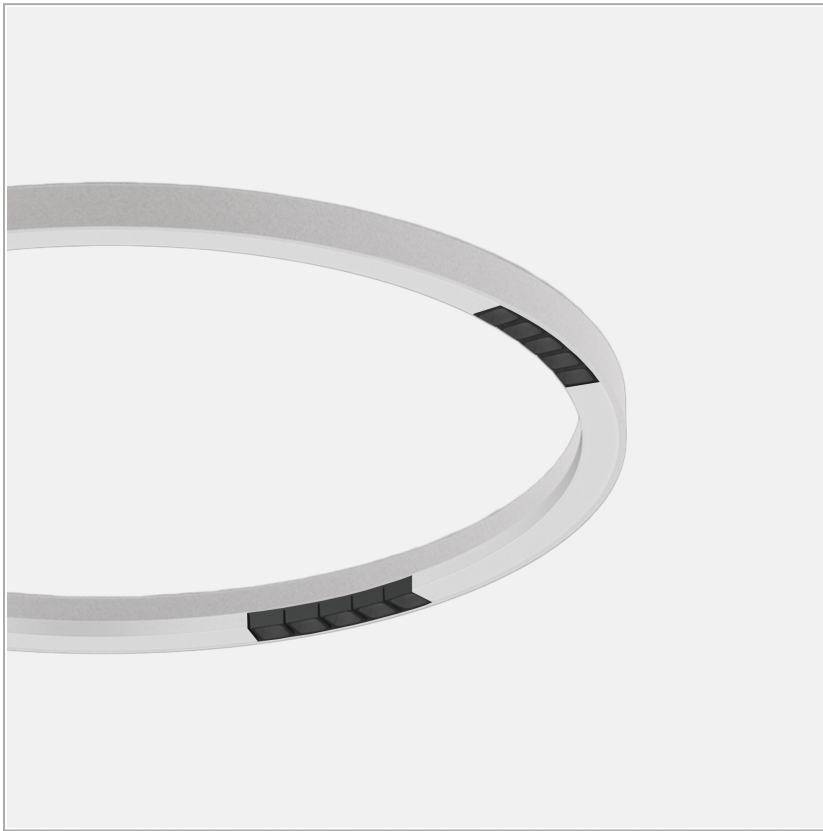

**File Flex Circle Spot Ceiling 48V**

code FXC05.930S/01

**PRODUCT DESCRIPTION**

File Flex is a patented products of Lucifero's made of versatile extruded aluminium profile, which can design infinite shapes. Its asymmetrical section is designed to realize unique lighting effects meanwhile ensuring optimal illumination levels. The linear LED source screened by a flexible opal extruded silicone diffuser creates seamless lighting effects. The system allows the use of blind modules, multi-optic from Leva series or adjustable spot from Spot Focus series Ø26 and Ø36

**PRODUCT SPECS**

Installation method	Ceiling surface mounted
Light source	LED
Absorbed power	40x2,2 W
Color temperature	3000K
Color rendering index CRI	>90
Optic	Spot 20°
Finishing	White box - black optic
Luminous flux of the product	8000 lm
Luminous efficiency	91 lm/W
MacAdam color tolerance	3
Life time estimate	60.000H L80 B10
Protocol	On/Off
Energy efficiency class	D
Weight	7.9 Kg
Dimension	Ø1500 mm
IP Grade	IP40
Protection Class	Class III appliance
Product Spec	Circular shape
Power supply/Transformer	Not included
Protocol	See power supply