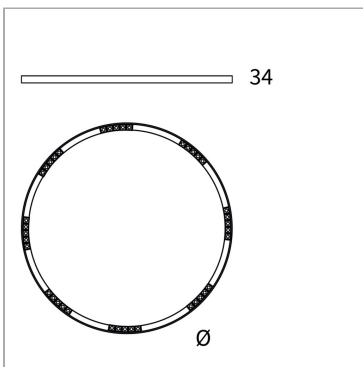

File Flex Circle Spot Ceiling 48V

code FXC05.930W/01

PRODUCT DESCRIPTION

File Flex is a patented products of Lucifero's made of versatile extruded aluminium profile, which can design infinite shapes. Its asymmetrical section is designed to realize unique lighting effects meanwhile ensuring optimal illumination levels. The linear LED source screened by a flexible opal extruded silicone diffuser creates seamless lighting effects. The system allows the use of blind modules, multi-optic from Leva series or adjustable spot from Spot Focus series Ø26 and Ø36

PRODUCT SPECS

Installation method	Ceiling surface mounted
Light source	LED
Absorbed power	40x2,2 W
Color temperature	3000K
Color rendering index CRI	>90
Optic	Wide 50°
Finishing	White box - black optic
Luminous flux of the product	6624 lm
Luminous efficiency	75 lm/W
MacAdam color tolerance	3
Life time estimate	60.000H L80 B10
Protocol	On/Off
Energy efficiency class	D
Weight	7.9 Kg
Dimension	Ø1500 mm
IP Grade	IP40
Protection Class	Class III appliance
Product Spec	Circular shape
Power supply/Transformer	Not included
Protocol	See power supply