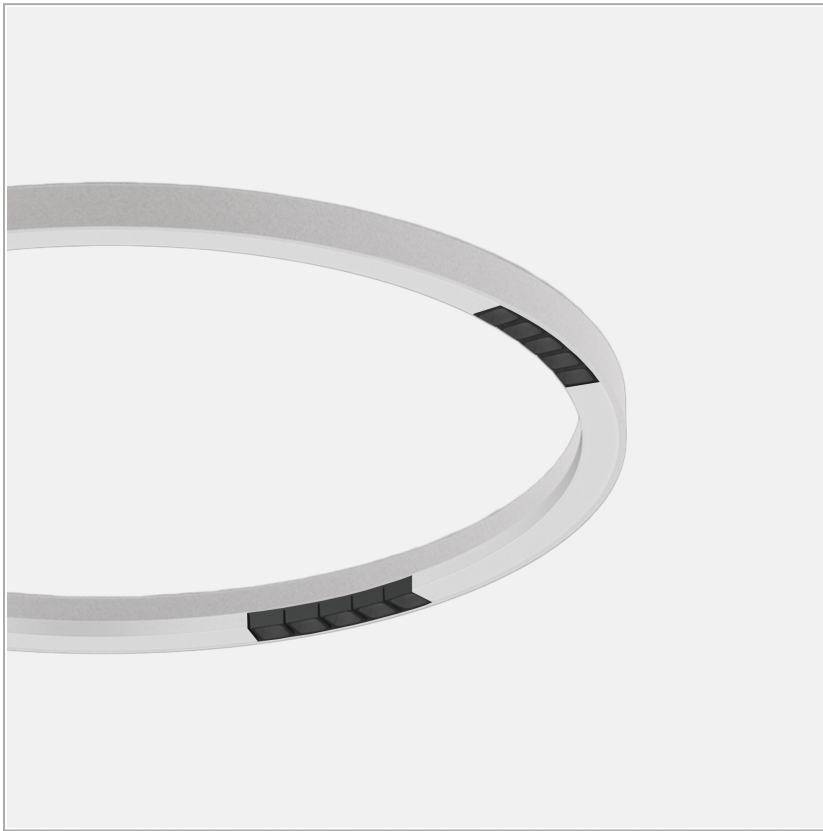

File Flex Circle Spot Ceiling 48V

code FXC05.930W/01

PRODUCT DESCRIPTION

File Flex is a patented products of Lucifero's made of versatile extruded aluminium profile, which can design infinite shapes. Its asymmetrical section is designed to realize unique lighting effects meanwhile ensuring optimal illumination levels. The linear LED source screened by a flexible opal extruded silicone diffuser creates seamless lighting effects. The system allows the use of blind modules, multi-optic from Leva series or adjustable spot from Spot Focus series Ø26 and Ø36

PRODUCT SPECS

Installation method	Ceiling surface mounted
Light source	LED
Absorbed power	40x2,2 W
Color temperature	3000K
Color rendering index CRI	>90
Optic	Wide 50°
Finishing	White box - black optic
Luminous flux of the product	6624 lm
Luminous efficiency	75 lm/W
MacAdam color tolerance	3
Life time estimate	60.000H L80 B10
Protocol	On/Off
Energy efficiency class	D
Weight	7.9 Kg
Dimension	Ø1500 mm
IP Grade	IP40
Protection Class	Class III appliance
Product Spec	Circular shape
Power supply/Transformer	Not included
Protocol	See power supply