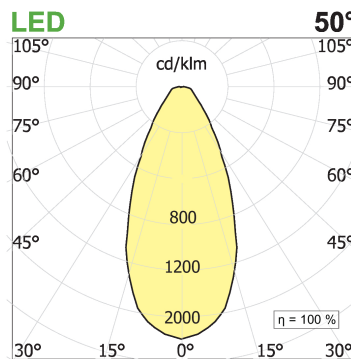

File Flex Circle Spot Ceiling 48V

code FXC05.930W/01