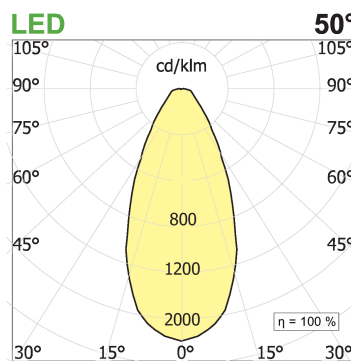

File Flex Circle Spot Ceiling 48V

code FXC05.930WD/01