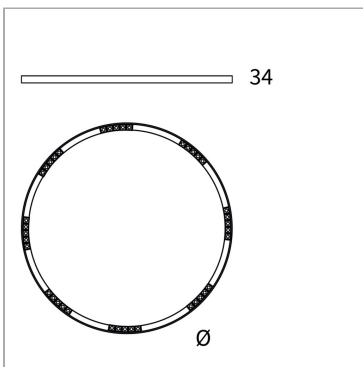

File Flex Circle Spot Ceiling 48V

code FXC05.930WD/01

PRODUCT DESCRIPTION

File Flex is a patented products of Lucifero's made of versatile extruded aluminium profile, which can design infinite shapes. Its asymmetrical section is designed to realize unique lighting effects meanwhile ensuring optimal illumination levels. The linear LED source screened by a flexible opal extruded silicone diffuser creates seamless lighting effects. The system allows the use of blind modules, multi-optic from Leva series or adjustable spot from Spot Focus series Ø26 and Ø36

PRODUCT SPECS

Installation method	Ceiling surface mounted
Light source	LED
Absorbed power	40x2,2 W
Color temperature	3000K
Color rendering index CRI	>90
Optic	Wide 50°
Finishing	White box - black optic
Luminous flux of the product	6624 lm
Luminous efficiency	75 lm/W
MacAdam color tolerance	3
Life time estimate	60.000H L80 B10
Protocol	Dimmable Dali
Energy efficiency class	D
Weight	7.9 Kg
Dimension	Ø1500 mm
IP Grade	IP40
Protection Class	Class III appliance
Product Spec	Circular shape
Power supply/Transformer	Not included
Protocol	See power supply