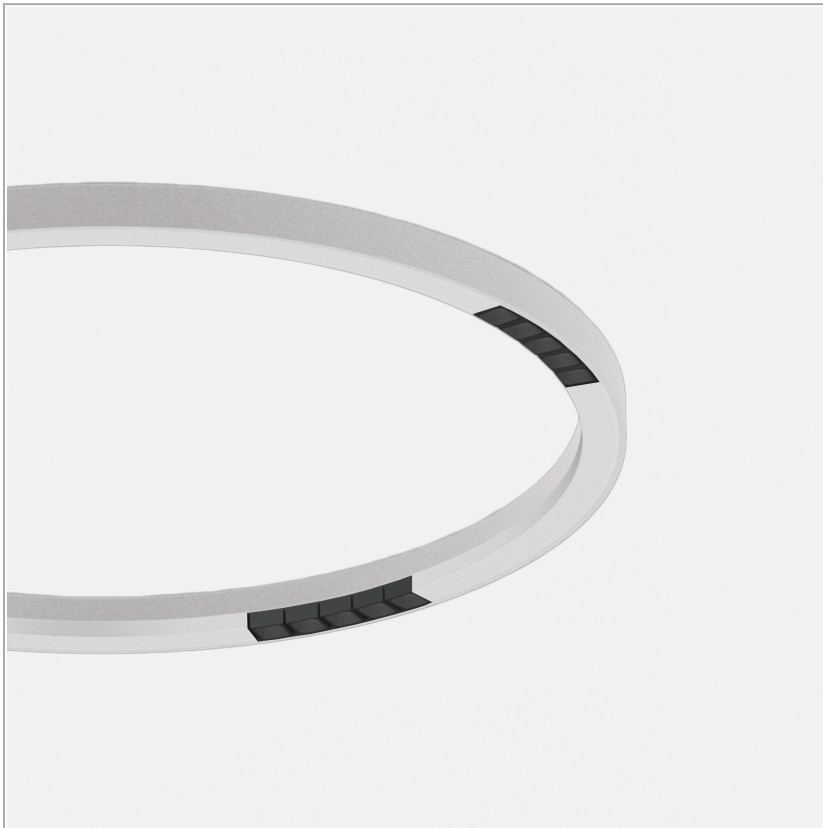

File Flex Circle Spot Ceiling 48V

code FXC05.930WD/01

PRODUCT DESCRIPTION

File Flex is a patented products of Lucifero's made of versatile extruded aluminium profile, which can design infinite shapes. Its asymmetrical section is designed to realize unique lighting effects meanwhile ensuring optimal illumination levels. The linear LED source screened by a flexible opal extruded silicone diffuser creates seamless lighting effects. The system allows the use of blind modules, multi-optic from Leva series or adjustable spot from Spot Focus series Ø26 and Ø36

PRODUCT SPECS

Installation method	Ceiling surface mounted
Light source	LED
Absorbed power	40x2,2 W
Color temperature	3000K
Color rendering index CRI	>90
Optic	Wide 50°
Finishing	White box - black optic
Luminous flux of the product	6624 lm
Luminous efficiency	75 lm/W
MacAdam color tolerance	3
Life time estimate	60.000H L80 B10
Protocol	Dimmable Dali
Energy efficiency class	D
Weight	7.9 Kg
Dimension	Ø1500 mm
IP Grade	IP40
Protection Class	Class III appliance
Product Spec	Circular shape
Power supply/Transformer	Not included
Protocol	See power supply