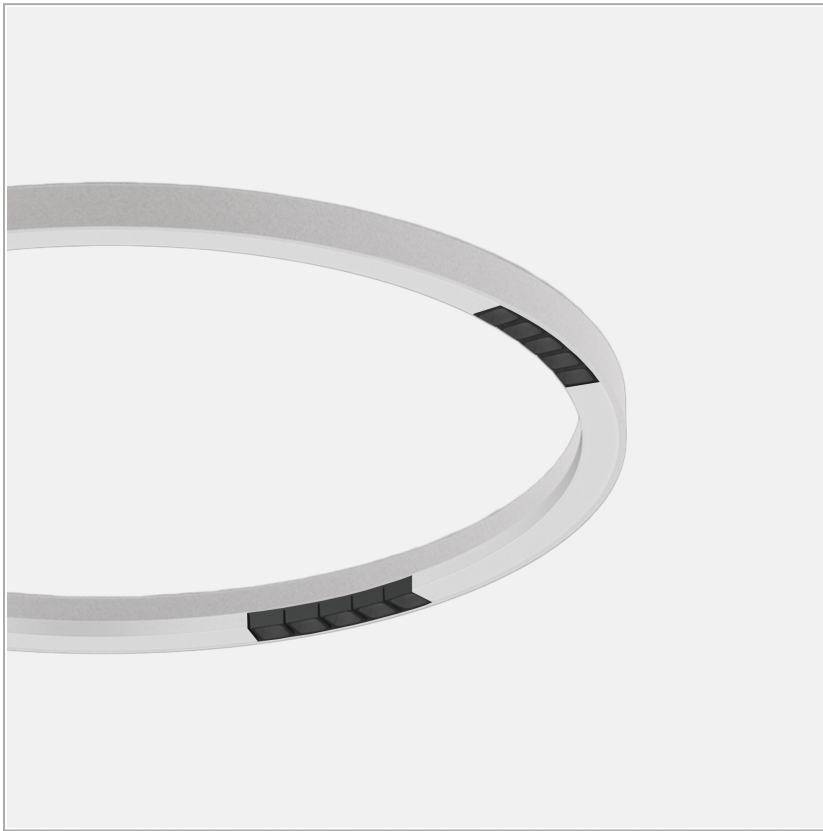

**File Flex Circle Spot Ceiling 48V**

code FXC05.940FD/01

**PRODUCT DESCRIPTION**

File Flex is a patented products of Lucifero's made of versatile extruded aluminium profile, which can design infinite shapes. Its asymmetrical section is designed to realize unique lighting effects meanwhile ensuring optimal illumination levels. The linear LED source screened by a flexible opal extruded silicone diffuser creates seamless lighting effects. The system allows the use of blind modules, multi-optic from Leva series or adjustable spot from Spot Focus series Ø26 and Ø36

**PRODUCT SPECS**

|                              |                         |
|------------------------------|-------------------------|
| Installation method          | Ceiling surface mounted |
| Light source                 | LED                     |
| Absorbed power               | 40x2,2 W                |
| Color temperature            | 4000K                   |
| Color rendering index CRI    | >90                     |
| Optic                        | Flood 32°               |
| Finishing                    | White box - black optic |
| Luminous flux of the product | 7620 lm                 |
| Luminous efficiency          | 87 lm/W                 |
| MacAdam color tolerance      | 3                       |
| Life time estimate           | 60.000H L80 B10         |
| Protocol                     | Dimmable Dali           |
| Energy efficiency class      | D                       |
| Weight                       | 7.9 Kg                  |
| Dimension                    | Ø1500 mm                |
| IP Grade                     | IP40                    |
| Protection Class             | Class III appliance     |
| Product Spec                 | Circular shape          |
| Power supply/Transformer     | Not included            |
| Protocol                     | See power supply        |