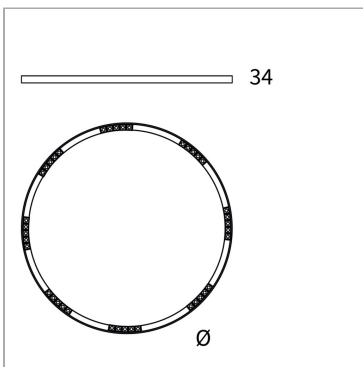

**File Flex Circle Spot Ceiling 48V**

code FXC05.940FD/01

**PRODUCT DESCRIPTION**

File Flex is a patented products of Lucifero's made of versatile extruded aluminium profile, which can design infinite shapes. Its asymmetrical section is designed to realize unique lighting effects meanwhile ensuring optimal illumination levels. The linear LED source screened by a flexible opal extruded silicone diffuser creates seamless lighting effects. The system allows the use of blind modules, multi-optic from Leva series or adjustable spot from Spot Focus series Ø26 and Ø36

**PRODUCT SPECS**

|                              |                         |
|------------------------------|-------------------------|
| Installation method          | Ceiling surface mounted |
| Light source                 | LED                     |
| Absorbed power               | 40x2,2 W                |
| Color temperature            | 4000K                   |
| Color rendering index CRI    | >90                     |
| Optic                        | Flood 32°               |
| Finishing                    | White box - black optic |
| Luminous flux of the product | 7620 lm                 |
| Luminous efficiency          | 87 lm/W                 |
| MacAdam color tolerance      | 3                       |
| Life time estimate           | 60.000H L80 B10         |
| Protocol                     | Dimmable Dali           |
| Energy efficiency class      | D                       |
| Weight                       | 7.9 Kg                  |
| Dimension                    | Ø1500 mm                |
| IP Grade                     | IP40                    |
| Protection Class             | Class III appliance     |
| Product Spec                 | Circular shape          |
| Power supply/Transformer     | Not included            |
| Protocol                     | See power supply        |