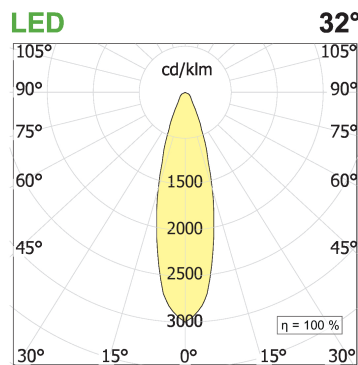

File Flex Circle Spot Ceiling 48V

code FXC05.940FD/01