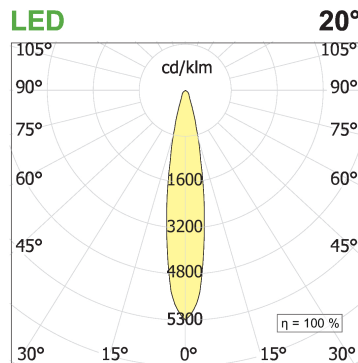

File Flex Circle Spot Ceiling 48V

code FXC05.940S/01

PRODUCT DESCRIPTION

File Flex is a patented products of Lucifero's made of versatile extruded aluminium profile, which can design infinite shapes. Its asymmetrical section is designed to realize unique lighting effects meanwhile ensuring optimal illumination levels. The linear LED source screened by a flexible opal extruded silicone diffuser creates seamless lighting effects. The system allows the use of blind modules, multi-optic from Leva series or adjustable spot from Spot Focus series Ø26 and Ø36

PRODUCT SPECS

Installation method	Ceiling surface mounted
Light source	LED
Absorbed power	40x2,2 W
Color temperature	4000K
Color rendering index CRI	>90
Optic	Spot 20°
Finishing	White box - black optic
Luminous flux of the product	8185 lm
Luminous efficiency	93 lm/W
MacAdam color tolerance	3
Life time estimate	60.000H L80 B10
Protocol	On/Off
Energy efficiency class	D
Weight	7.9 Kg
Dimension	Ø1500 mm
IP Grade	IP40
Protection Class	Class III appliance
Product Spec	Circular shape
Power supply/Transformer	Not included
Protocol	See power supply