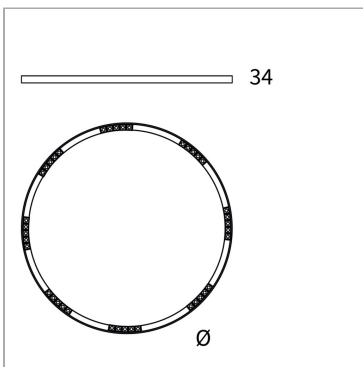

File Flex Circle Spot Ceiling 48V

code FXC05.940S/01

PRODUCT DESCRIPTION

File Flex is a patented products of Lucifero's made of versatile extruded aluminium profile, which can design infinite shapes. Its asymmetrical section is designed to realize unique lighting effects meanwhile ensuring optimal illumination levels. The linear LED source screened by a flexible opal extruded silicone diffuser creates seamless lighting effects. The system allows the use of blind modules, multi-optic from Leva series or adjustable spot from Spot Focus series Ø26 and Ø36

PRODUCT SPECS

Installation method	Ceiling surface mounted
Light source	LED
Absorbed power	40x2,2 W
Color temperature	4000K
Color rendering index CRI	>90
Optic	Spot 20°
Finishing	White box - black optic
Luminous flux of the product	8185 lm
Luminous efficiency	93 lm/W
MacAdam color tolerance	3
Life time estimate	60.000H L80 B10
Protocol	On/Off
Energy efficiency class	D
Weight	7.9 Kg
Dimension	Ø1500 mm
IP Grade	IP40
Protection Class	Class III appliance
Product Spec	Circular shape
Power supply/Transformer	Not included
Protocol	See power supply