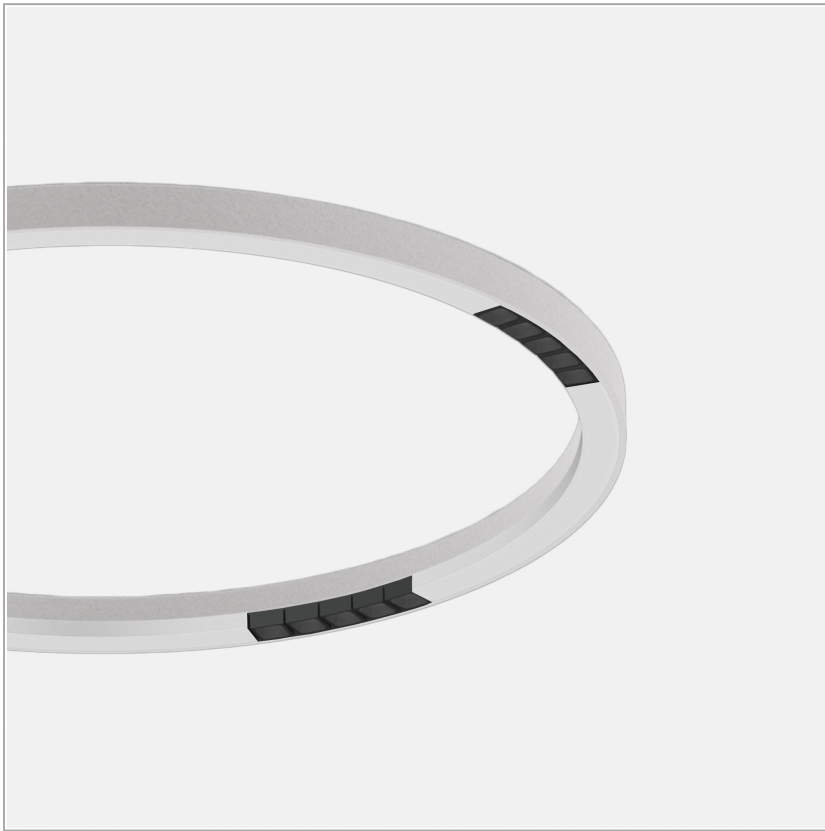

File Flex Circle Spot Ceiling 48V

code FXC05.940S/01

PRODUCT DESCRIPTION

File Flex is a patented products of Lucifero's made of versatile extruded aluminium profile, which can design infinite shapes. Its asymmetrical section is designed to realize unique lighting effects meanwhile ensuring optimal illumination levels. The linear LED source screened by a flexible opal extruded silicone diffuser creates seamless lighting effects. The system allows the use of blind modules, multi-optic from Leva series or adjustable spot from Spot Focus series Ø26 and Ø36

PRODUCT SPECS

Installation method	Ceiling surface mounted
Light source	LED
Absorbed power	40x2,2 W
Color temperature	4000K
Color rendering index CRI	>90
Optic	Spot 20°
Finishing	White box - black optic
Luminous flux of the product	8185 lm
Luminous efficiency	93 lm/W
MacAdam color tolerance	3
Life time estimate	60.000H L80 B10
Protocol	On/Off
Energy efficiency class	D
Weight	7.9 Kg
Dimension	Ø1500 mm
IP Grade	IP40
Protection Class	Class III appliance
Product Spec	Circular shape
Power supply/Transformer	Not included
Protocol	See power supply