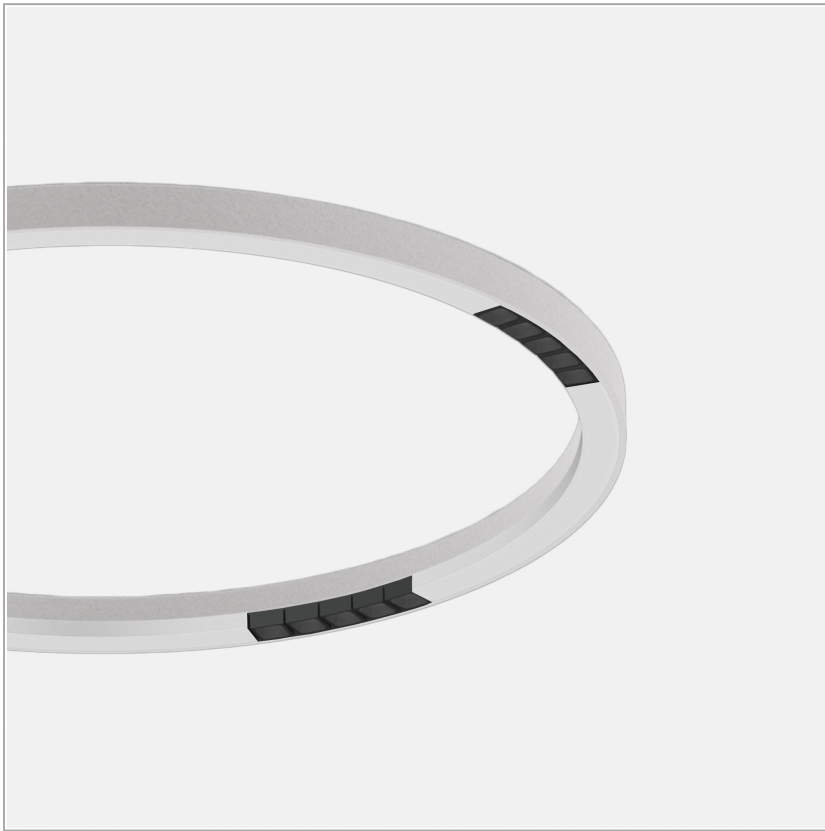

File Flex Circle Spot Ceiling 48V

code FXC05.940W/01

PRODUCT DESCRIPTION

File Flex is a patented products of Lucifero's made of versatile extruded aluminium profile, which can design infinite shapes. Its asymmetrical section is designed to realize unique lighting effects meanwhile ensuring optimal illumination levels. The linear LED source screened by a flexible opal extruded silicone diffuser creates seamless lighting effects. The system allows the use of blind modules, multi-optic from Leva series or adjustable spot from Spot Focus series Ø26 and Ø36

PRODUCT SPECS

Installation method	Ceiling surface mounted
Light source	LED
Absorbed power	40x2,2 W
Color temperature	4000K
Color rendering index CRI	>90
Optic	Wide 50°
Finishing	White box - black optic
Luminous flux of the product	6776 lm
Luminous efficiency	77 lm/W
MacAdam color tolerance	3
Life time estimate	60.000H L80 B10
Protocol	On/Off
Energy efficiency class	D
Weight	7.9 Kg
Dimension	Ø1500 mm
IP Grade	IP40
Protection Class	Class III appliance
Product Spec	Circular shape
Power supply/Transformer	Not included
Protocol	See power supply