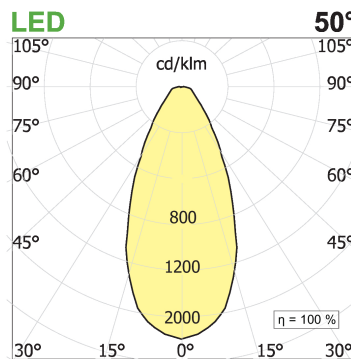

File Flex Circle Spot Ceiling 48V

code FXC05.940W/01