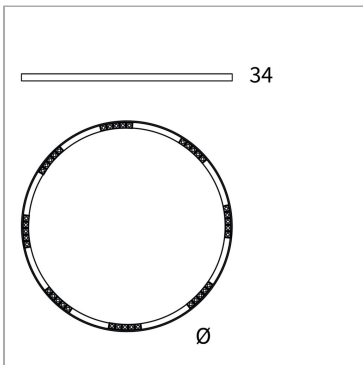

File Flex Circle Spot Ceiling 48V

code FXC05.940W/01

PRODUCT DESCRIPTION

File Flex is a patented products of Lucifero's made of versatile extruded aluminium profile, which can design infinite shapes. Its asymmetrical section is designed to realize unique lighting effects meanwhile ensuring optimal illumination levels. The linear LED source screened by a flexible opal extruded silicone diffuser creates seamless lighting effects. The system allows the use of blind modules, multi-optic from Leva series or adjustable spot from Spot Focus series Ø26 and Ø36

PRODUCT SPECS

Installation method	Ceiling surface mounted
Light source	LED
Absorbed power	40x2,2 W
Color temperature	4000K
Color rendering index CRI	>90
Optic	Wide 50°
Finishing	White box - black optic
Luminous flux of the product	6776 lm
Luminous efficiency	77 lm/W
MacAdam color tolerance	3
Life time estimate	60.000H L80 B10
Protocol	On/Off
Energy efficiency class	D
Weight	7.9 Kg
Dimension	Ø1500 mm
IP Grade	IP40
Protection Class	Class III appliance
Product Spec	Circular shape
Power supply/Transformer	Not included
Protocol	See power supply