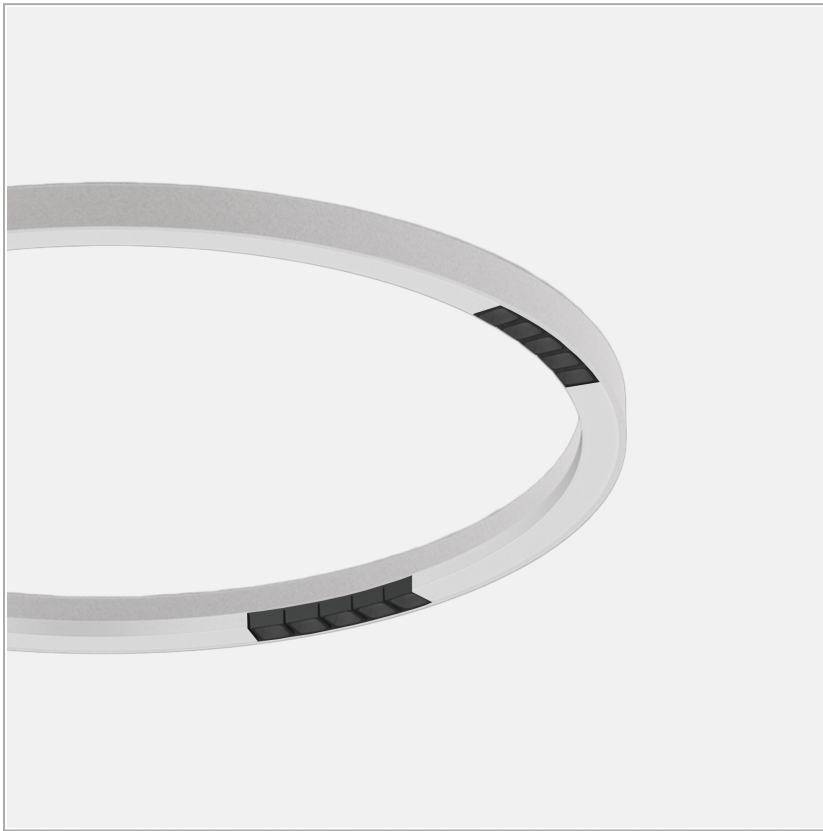

File Flex Circle Spot Ceiling 48V

code FXC05.940WD10/01

PRODUCT DESCRIPTION

File Flex is a patented products of Lucifero's made of versatile extruded aluminium profile, which can design infinite shapes. Its asymmetrical section is designed to realize unique lighting effects meanwhile ensuring optimal illumination levels. The linear LED source screened by a flexible opal extruded silicone diffuser creates seamless lighting effects. The system allows the use of blind modules, multi-optic from Leva series or adjustable spot from Spot Focus series Ø26 and Ø36

PRODUCT SPECS

Installation method	Ceiling surface mounted
Light source	LED
Absorbed power	40x2,2 W
Color temperature	4000K
Color rendering index CRI	>90
Optic	Wide 50°
Finishing	White box - black optic
Luminous flux of the product	6776 lm
Luminous efficiency	77 lm/W
MacAdam color tolerance	3
Life time estimate	60.000H L80 B10
Protocol	Dimmable 1-10V
Energy efficiency class	D
Weight	7.9 Kg
Dimension	Ø1500 mm
IP Grade	IP40
Protection Class	Class III appliance
Product Spec	Circular shape
Power supply/Transformer	Not included
Protocol	See power supply