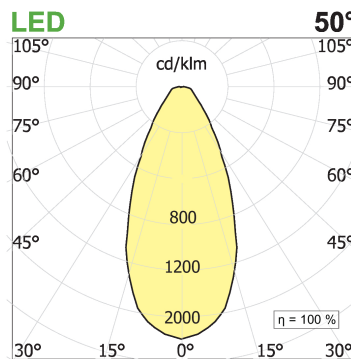

File Flex Circle Spot Ceiling 48V

code FXC05.940WD10/01