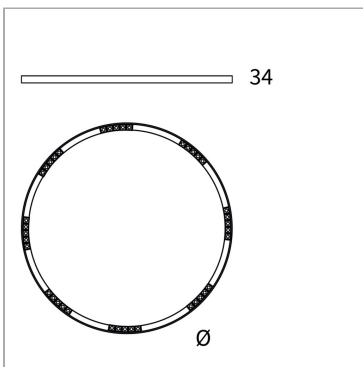

File Flex Circle Spot Ceiling 48V

code FXC05.940WD10/01

PRODUCT DESCRIPTION

File Flex is a patented products of Lucifero's made of versatile extruded aluminium profile, which can design infinite shapes. Its asymmetrical section is designed to realize unique lighting effects meanwhile ensuring optimal illumination levels. The linear LED source screened by a flexible opal extruded silicone diffuser creates seamless lighting effects. The system allows the use of blind modules, multi-optic from Leva series or adjustable spot from Spot Focus series Ø26 and Ø36

PRODUCT SPECS

Installation method	Ceiling surface mounted
Light source	LED
Absorbed power	40x2,2 W
Color temperature	4000K
Color rendering index CRI	>90
Optic	Wide 50°
Finishing	White box - black optic
Luminous flux of the product	6776 lm
Luminous efficiency	77 lm/W
MacAdam color tolerance	3
Life time estimate	60.000H L80 B10
Protocol	Dimmable 1-10V
Energy efficiency class	D
Weight	7.9 Kg
Dimension	Ø1500 mm
IP Grade	IP40
Protection Class	Class III appliance
Product Spec	Circular shape
Power supply/Transformer	Not included
Protocol	See power supply