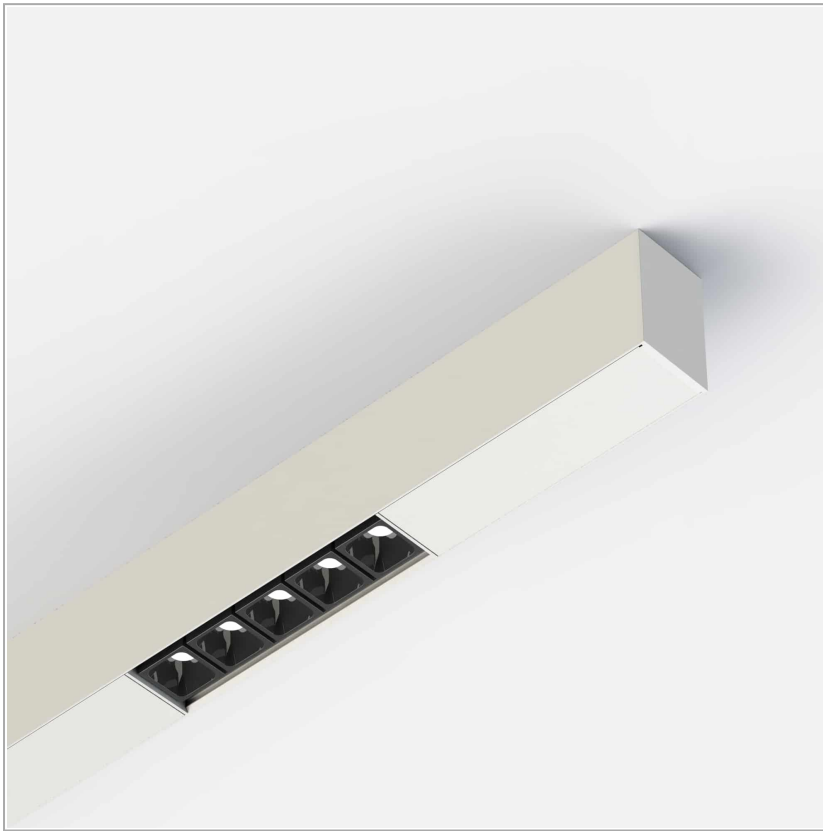

Ceiling File profile with Leva modules

code F1223.940SD/01

PRODUCT DESCRIPTION

Direct light indoor ceiling lamp made of extruded aluminum 6060, color rendering index CRI >90. Equipped with 2 groups Lever 5 spot series with high color rendering LED sources; temperature 4000K; fixed optics with aperture Spot 20°; protocol Dimmable Dali. Lamp with finish: white box - black optic. Degree of protection IP20.

PRODUCT SPECS

Installation method	Ceiling surface mounted
Light source	LED
Absorbed power	10x2,2 W
Color temperature	4000K
Color rendering index CRI	>90
Optic	Spot 20°
Finishing	White box - black optic
Luminous flux of the product	2220 lm
Luminous efficiency	101 lm/W
MacAdam color tolerance	2
Durata media stimata	50000h Ta 25° L90B10
Protocol	Dimmable Dali
Energy efficiency class	E
Weight	3.00 Kg
Dimension	L1420 mm
IP Grade	IP20