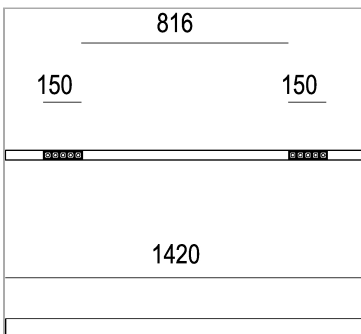

Ceiling File profile with Leva modules

code F1223.940SD/01

PRODUCT DESCRIPTION

Direct light indoor ceiling lamp made of extruded aluminum 6060, color rendering index CRI >90. Equipped with 2 groups Lever 5 spot series with high color rendering LED sources; temperature 4000K; fixed optics with aperture Spot 20°; protocol Dimmable Dali. Lamp with finish: white box - black optic. Degree of protection IP20.

PRODUCT SPECS

Installation method	Ceiling surface mounted
Light source	LED
Absorbed power	10x2,2 W
Color temperature	4000K
Color rendering index CRI	>90
Optic	Spot 20°
Finishing	White box - black optic
Luminous flux of the product	2220 lm
Luminous efficiency	101 lm/W
MacAdam color tolerance	2
Durata media stimata	50000h Ta 25° L90B10
Protocol	Dimmable Dali
Energy efficiency class	E
Weight	3.00 Kg
Dimension	L1420 mm
IP Grade	IP20