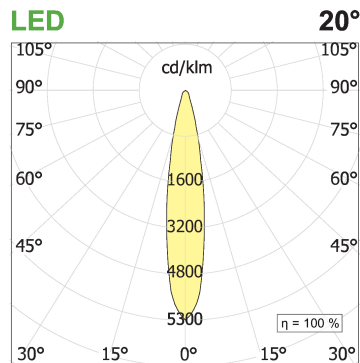

Ceiling File profile with Leva modules

code F1223.940SD/01

PRODUCT DESCRIPTION

Direct light indoor ceiling lamp made of extruded aluminum 6060, color rendering index CRI >90. Equipped with 2 groups Lever 5 spot series with high color rendering LED sources; temperature 4000K; fixed optics with aperture Spot 20°; protocol Dimmable Dali. Lamp with finish: white box - black optic. Degree of protection IP20.

PRODUCT SPECS

Installation method	Ceiling surface mounted
Light source	LED
Absorbed power	10x2,2 W
Color temperature	4000K
Color rendering index CRI	>90
Optic	Spot 20°
Finishing	White box - black optic
Luminous flux of the product	2220 lm
Luminous efficiency	101 lm/W
MacAdam color tolerance	2
Durata media stimata	50000h Ta 25° L90B10
Protocol	Dimmable Dali
Energy efficiency class	E
Weight	3.00 Kg
Dimension	L1420 mm
IP Grade	IP20