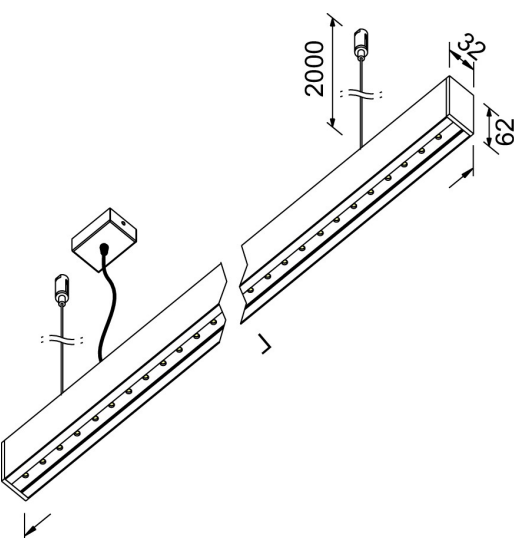

MINIFILE Suspension LED with diffuser

code LTML35

PRODUCT DESCRIPTION

Suspension indoor direct emission lamp, complete of linear led 24w/mt 3100lm/mt cri>80 3000k 57,6W, color rendering index CRI >80, opal polycarbonate diffuser included. White/black/oxidised aluminium finishing direct emission lamp. On request available version 4000°K

PRODUCT FEATURES

Mounting method	suspension
Lamps	linear LED
Wattage	1x57,6W
Color temperature	3000K
Color rendering index	>80
Finishing	white / black / oxidised aluminium
Source luminous flux	7812lm
Diffuser	opal polycarbonate
Luminous flux	3283 lm
Fitting efficiency	57 lm/W
Chromaticity tolerance (initial 3 MacAdam)	
Estimated average life expectancy	50000h Ta 25° L70B10
Ballast	included
Energy efficiency class	A+
Dimension	L 2545 mm
Protection degree	IP40
Adjustable	No
Drive-over	No
Walk-over	No
Circular shape	No
Oval shape	No
Soft-rotate & slide mechanism	No
Square shape	No

MINIFILE opal LED

All the dimensions are detailed in millimeters: if not different stated

EN605981 compliant

Ci riserviamo la possibilità di apportare modifiche ai nostri prodotti in qualsiasi momento - We reserve the right to change our products at any time - En tous moment nous reservons le droit de modifier notre produits - Wir behalten uns vor, jederzeit Änderungen an unserem Produkten vorzunehmen - Nos reservamos en todo momento el derecho de realizar cambios en nuestros productos