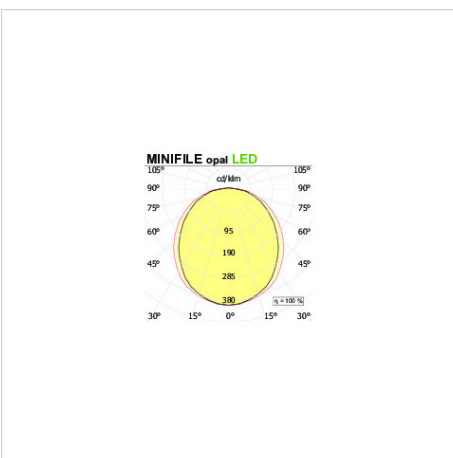

MINIFILE Recessed LED with diffuser

code ML005.840D

PRODUCT DESCRIPTION

Recessed with frame indoor direct emission lamp, complete of led 44,8W, color rendering index CRI >80, opal polycarbonate diffuser included. White/black/oxidised aluminium finishing direct emission lamp

PRODUCT FEATURES

Mounting method	recessed with frame
Lamps	linear LED
Wattage	44,8W
Color temperature	4000K
Color rendering index	>80
Finishing	white / black / oxidised aluminium
Source luminous flux	7152 lm
Diffuser	opal polycarbonate
Luminous flux	2599 lm
Fitting efficiency	58 lm/W
Chromaticity tolerance (initial 3 MacAdam)	
Estimated average life expectancy	50000h Ta 25° L70B10
Ballast	included
Protocol	dali
Mains voltage	220-240V / 50-60Hz
Energy efficiency class	A++
Dimension	L 1985 mm
Installation hole	mm 34xL+2
Class of protection	Class I appliance