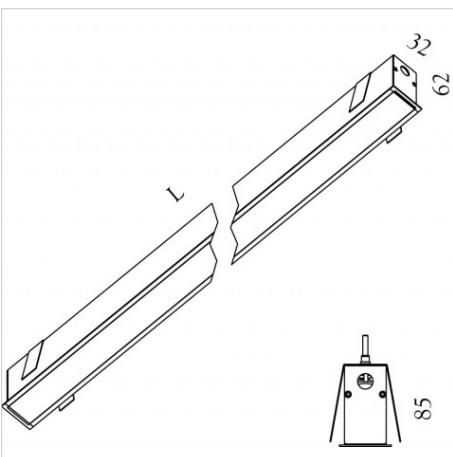

MINIFILE Recessed LED with diffuser

code ML005.840D

PRODUCT DESCRIPTION

Recessed with frame indoor direct emission lamp, complete of led 44,8W, color rendering index CRI >80, opal polycarbonate diffuser included. White/black/oxidised aluminium finishing direct emission lamp

PRODUCT FEATURES

Mounting method	recessed with frame
Lamps	linear LED
Wattage	44,8W
Color temperature	4000K
Color rendering index	>80
Finishing	white / black / oxidised aluminium
Source luminous flux	7152 lm
Diffuser	opal polycarbonate
Luminous flux	2599 lm
Fitting efficiency	58 lm/W
Chromaticity tolerance (initial 3 MacAdam)	
Estimated average life expectancy	50000h Ta 25° L70B10
Ballast	included
Protocol	dali
Mains voltage	220-240V / 50-60Hz
Energy efficiency class	A++
Dimension	L 1985 mm
Installation hole	mm 34xL+2
Class of protection	Class I appliance